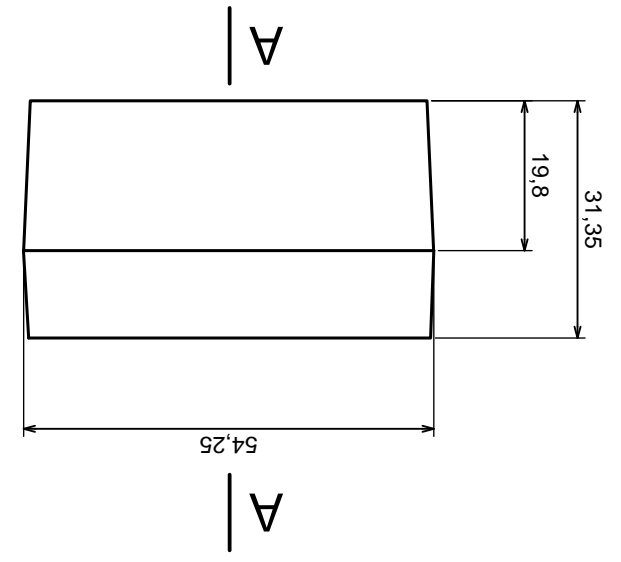

Tolerance: +/- 0.5

Material: PS, ABS

Scale 1:1

Format: A3

Product model
Enclosure Z7A - assembly

All rights reserved, Copyright Kradex 2016

Tolerance: +/- 0,5

Material: PS, ABS

Scale 1:1

Format: A3

Product model
Enclosure Z7A - base

All rights reserved, Copyright Kradex 2016

All rights reserved, Copyright Kradex 2016		Product model	Enclosure Z7A - cover
Format: A3	Material: PS, ABS	Scale 1:1	Tolerance: +/- 0.5