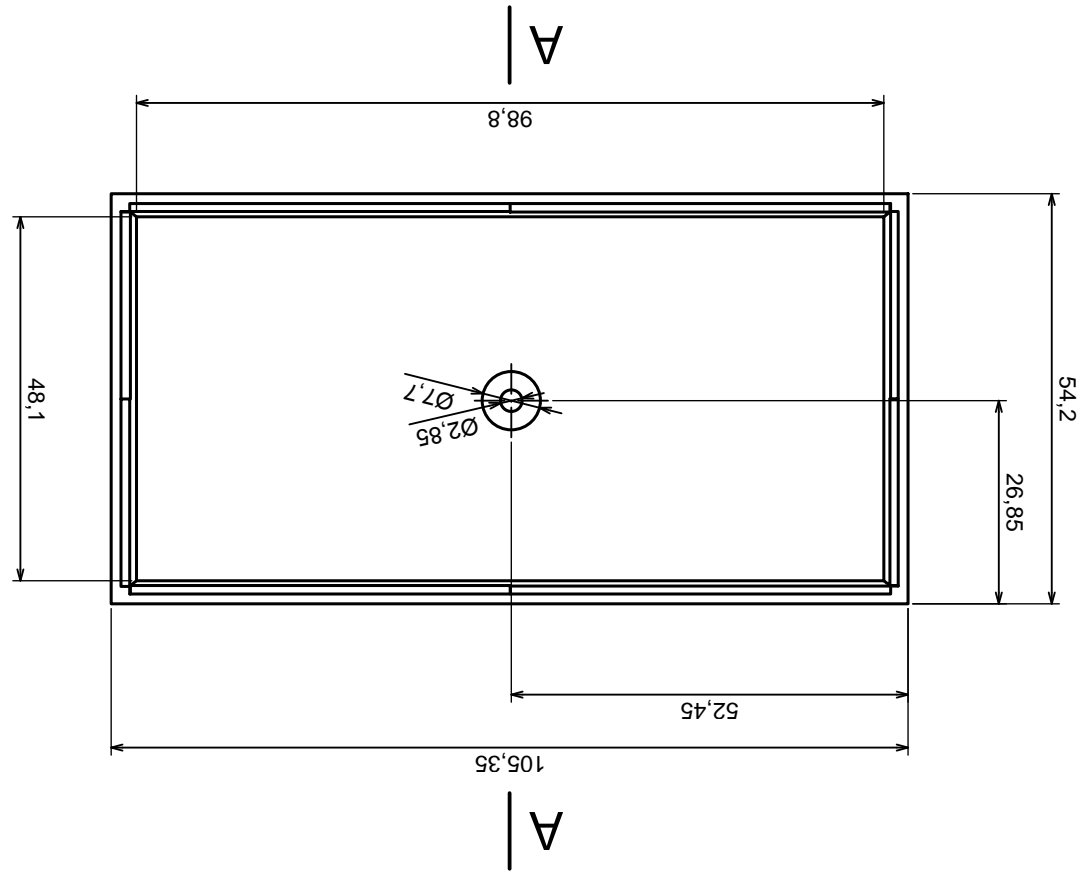

Tolerance: +/- 0.5

Material: PS, ABS

Scale 1:1

Format: A3

Product model
Enclosure Z7A - assembly

All rights reserved, Copyright Kradex 2016

Tolerance: +/- 0,5

Material: PS, ABS

Scale 1:1

Format: A3

Product model
Enclosure Z7A - base

All rights reserved, Copyright Kradex 2016

All rights reserved, Copyright Kradex 2016		Product model	Enclosure Z7A - cover
Format: A3	Material: PS, ABS	Scale 1:1	Tolerance: +/- 0.5