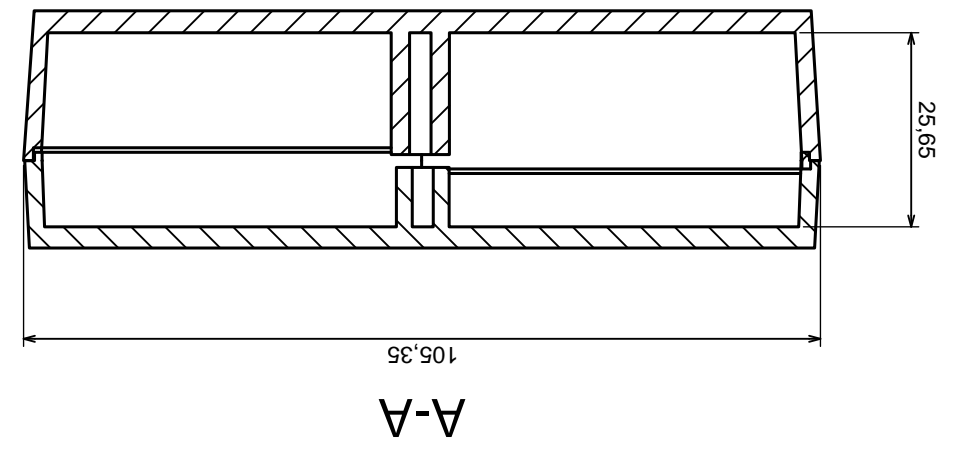

Tolerance: +/- 0.5

Material: PS, ABS

Scale 1:1

Format: A3

Product model
Enclosure Z7A - assembly

All rights reserved, Copyright Kradex 2016

Tolerance: +/- 0,5

Material: PS, ABS

Scale 1:1

Format: A3

Product model
Enclosure Z7A - base

All rights reserved, Copyright Kradex 2016

All rights reserved, Copyright Kradex 2016		Product model	Enclosure Z7A - cover
Format: A3	Material: PS, ABS	Scale 1:1	Tolerance: +/- 0.5