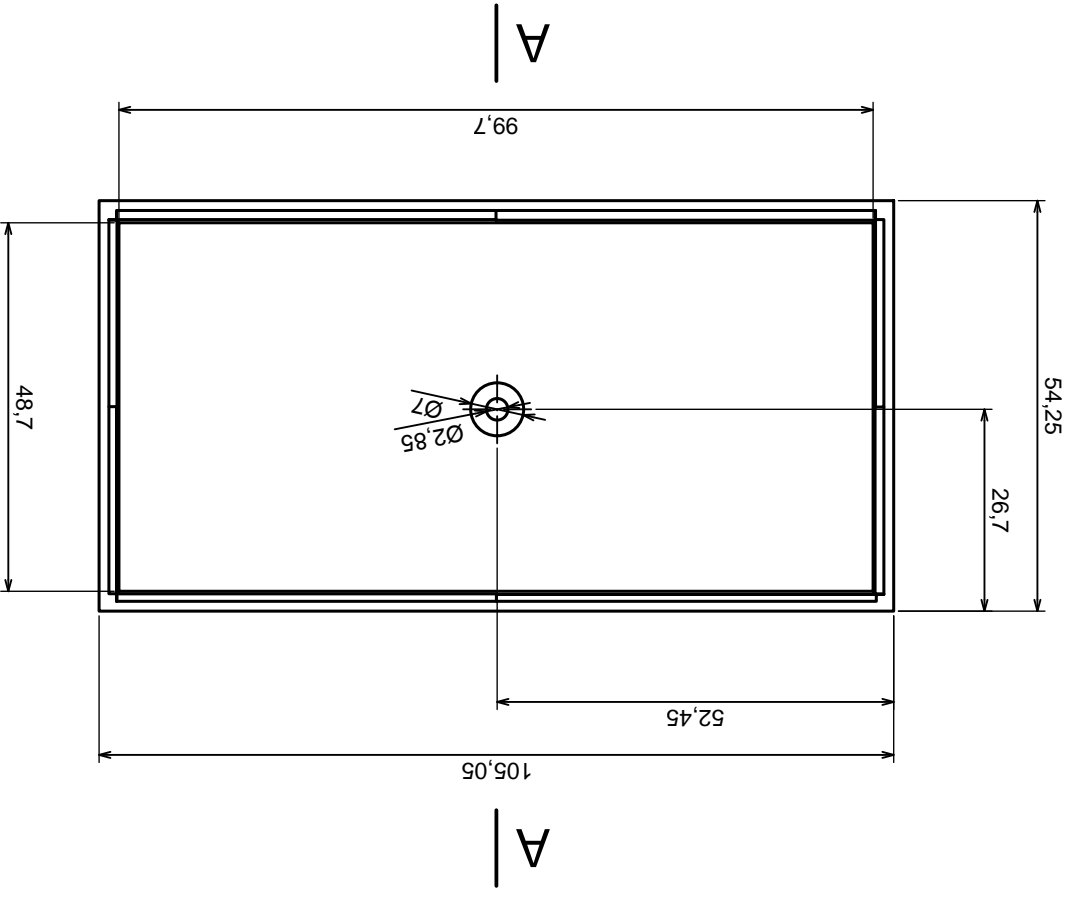

Tolerance: +/- 0.5

Material: PS, ABS

Scale 1:1

Format: A3

Product model
Enclosure Z7A - assembly

All rights reserved, Copyright Kradex 2016

Tolerance: +/- 0,5

Material: PS, ABS

Scale 1:1

Format: A3

Product model
Enclosure Z7A - base

All rights reserved, Copyright Kradex 2016

All rights reserved, Copyright Kradex 2016		Product model	Enclosure Z7A - cover
Format: A3	Material: PS, ABS	Scale 1:1	Tolerance: +/- 0.5