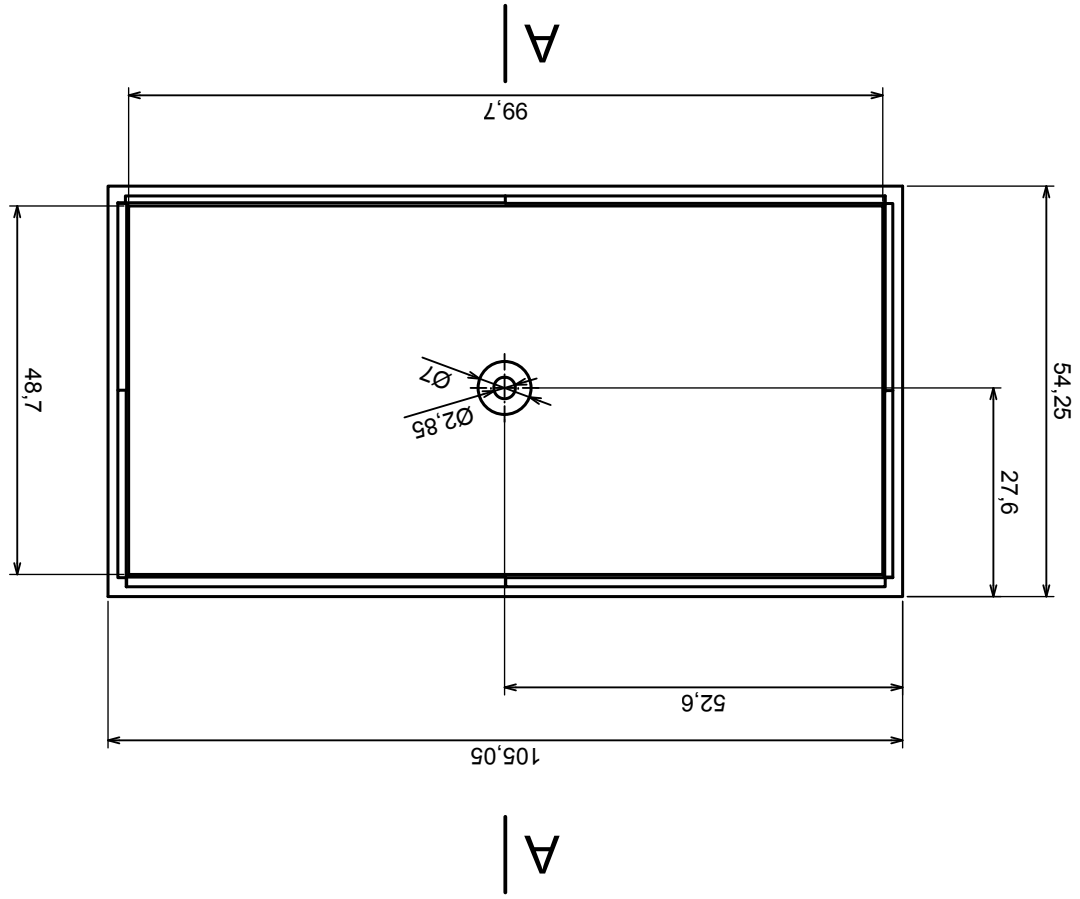

Tolerance: +/- 0.5

Material: PS, ABS

Scale 1:1

Format: A3

Product model
Enclosure Z7B - base / cover

All rights reserved, Copyright Kradex 2016