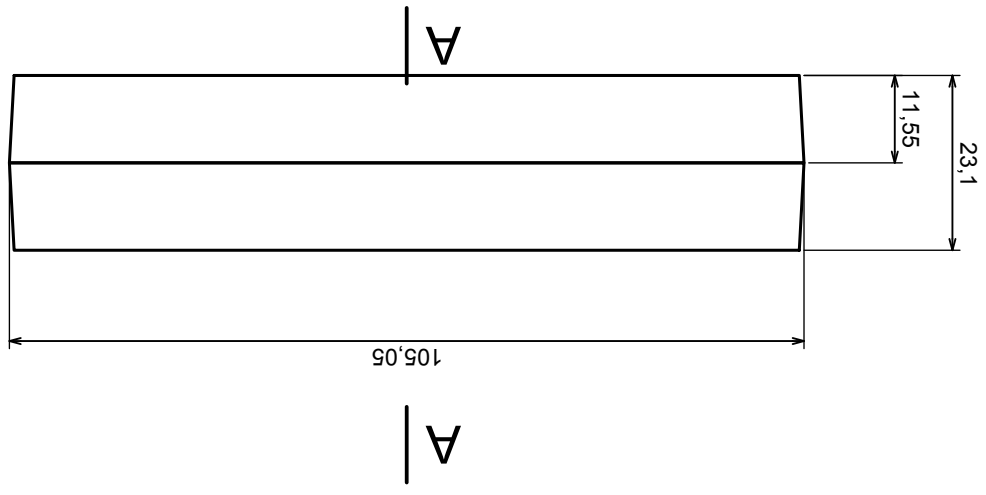

	Tolerance: +/- 0.5	Scale 1:1
	Material: PS, ABS	Format: A3
Product model		Enclosure Z7B - assembly
All rights reserved, Copyright Kradex 2016		

Tolerance: +/- 0.5

Material: PS, ABS

Scale 1:1

Format: A3

Product model
Enclosure Z7B - base / cover