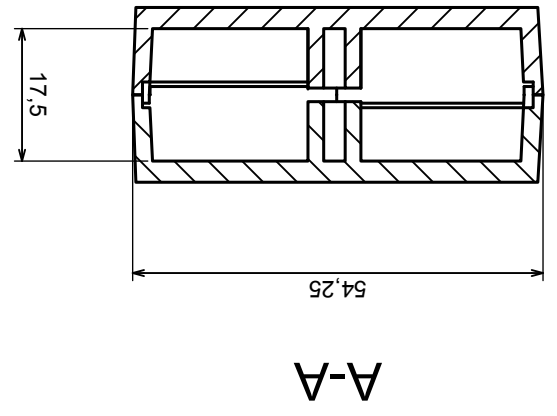

	Tolerance: +/- 0.5	Scale 1:1
	Material: PS, ABS	Format: A3
Product model		Enclosure Z7B - assembly
All rights reserved, Copyright Kradex 2016		

Tolerance: +/- 0.5

Material: PS, ABS

Scale 1:1

Format: A3

Product model
Enclosure Z7B - base / cover