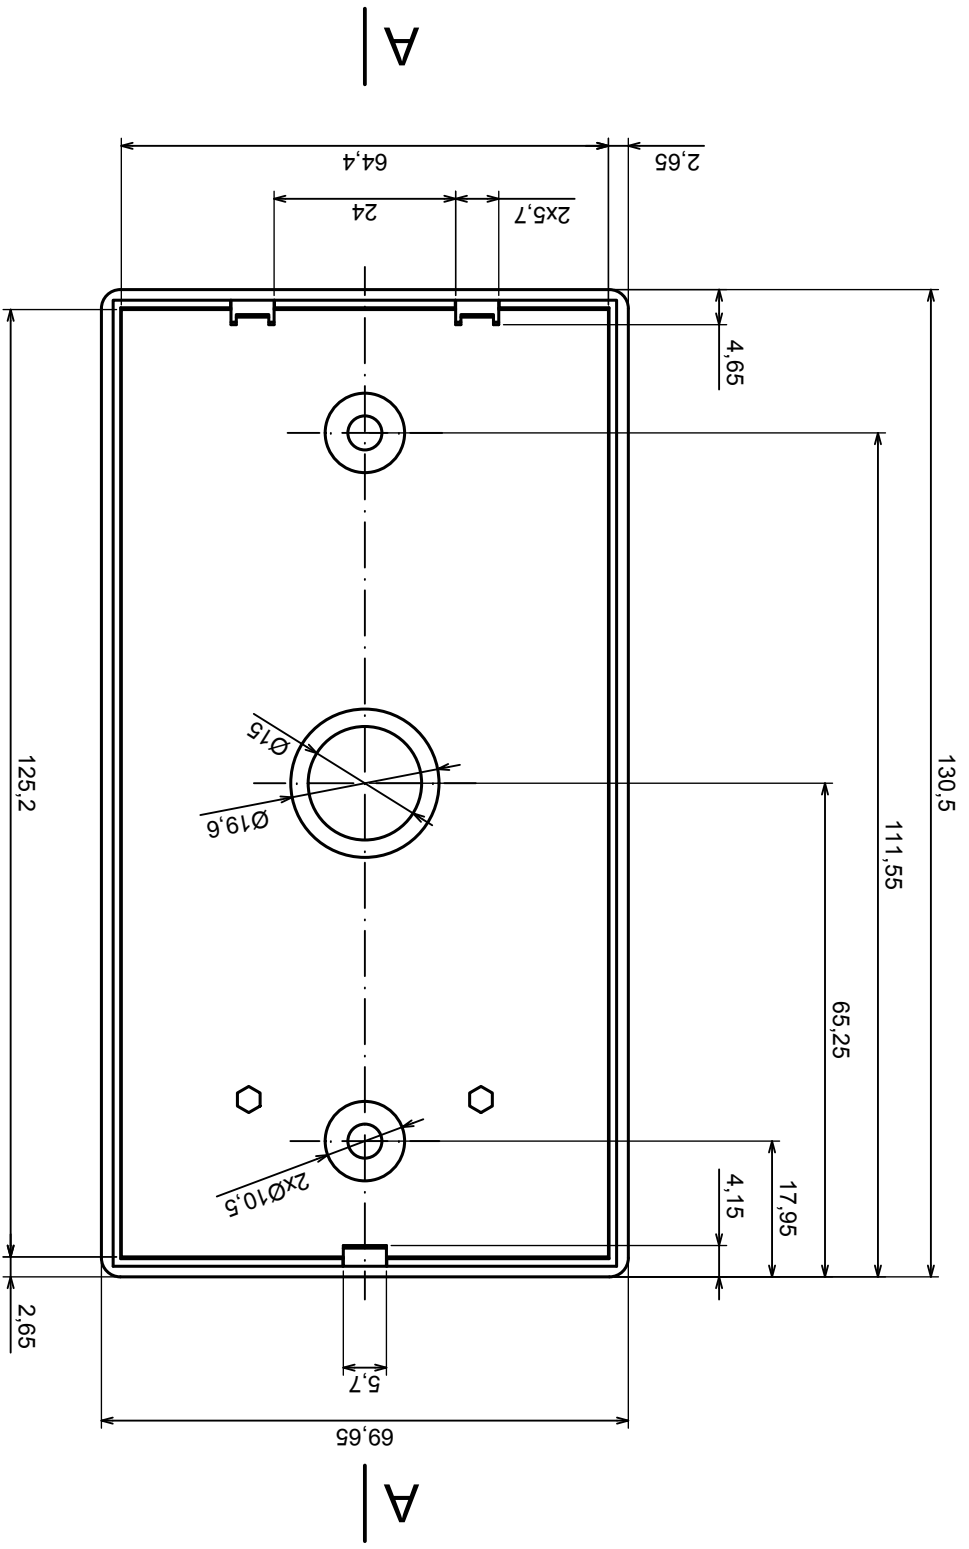

	Scale 1:1	Tolerance: +/- 0,5
	Format: A3	Material: PS, ABS
Product model		Enclosure Z93 - assembly
All rights reserved, Copyright Kradex 2016		

All rights reserved, Copyright Kradex 2016

Product model Enclosure Z93 - Base

Format: A3

Material: PS, ABS

Tolerance: +/- 0,5

All rights reserved, Copyright Kradex 2016		Product model	Enclosure Z93 - Cover
Format: A3		Material: PS, ABS	
Scale 1:1		Tolerance: +/- 0,5	