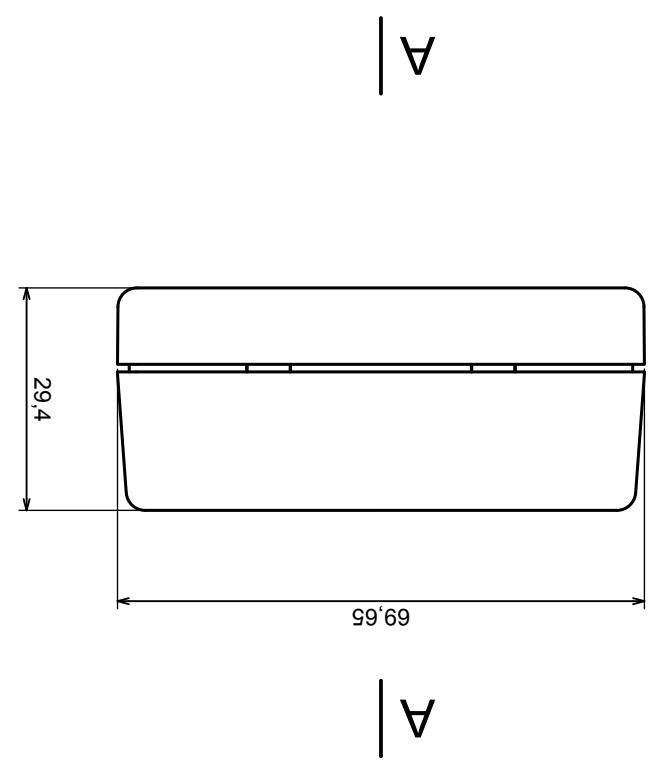

	Scale 1:1	Tolerance: +/- 0,5
	Format: A3	Material: PS, ABS
Product model		Enclosure Z93 - assembly
All rights reserved, Copyright Kradex 2016		

All rights reserved, Copyright Kradex 2016

Product model Enclosure Z93 - Base

Format: A3

Material: PS, ABS

Tolerance: +/- 0,5

All rights reserved, Copyright Kradex 2016		Product model	Enclosure Z93 - Cover
Format: A3		Material: PS, ABS	
Scale 1:1		Tolerance: +/- 0,5	