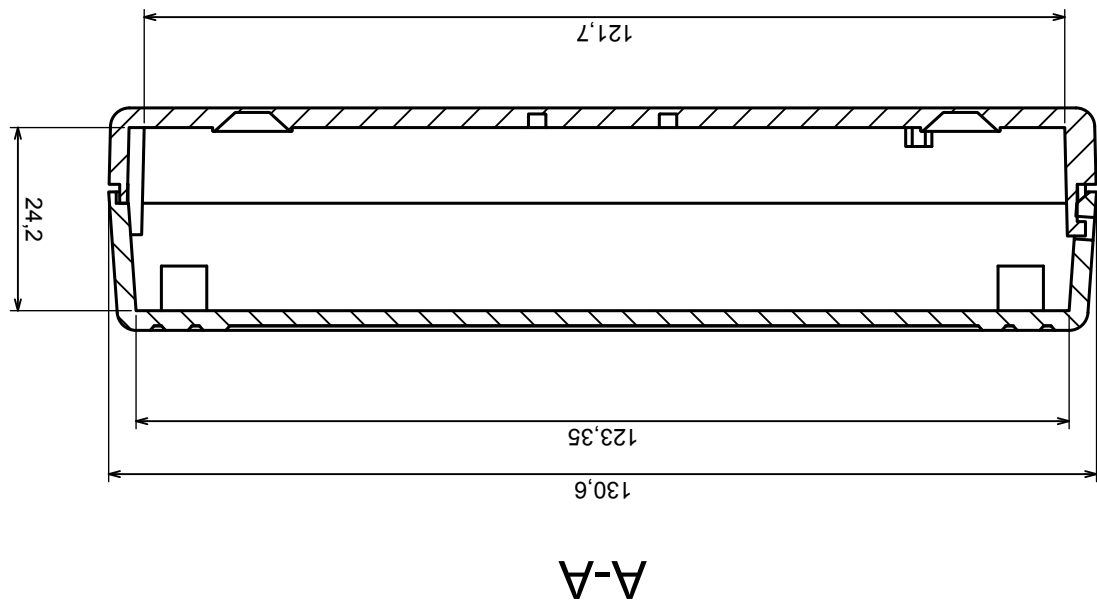

	Scale 1:1	Tolerance: +/- 0,5
	Format: A3	Material: PS, ABS
Product model		Enclosure Z93 - assembly
All rights reserved, Copyright Kradex 2016		

All rights reserved, Copyright Kradex 2016

Product model Enclosure Z93 - Base

Format: A3

Material: PS, ABS

Tolerance: +/- 0,5

All rights reserved, Copyright Kradex 2016		Product model	Enclosure Z93 - Cover
Format: A3		Material: PS, ABS	
Scale 1:1		Tolerance: +/- 0,5	