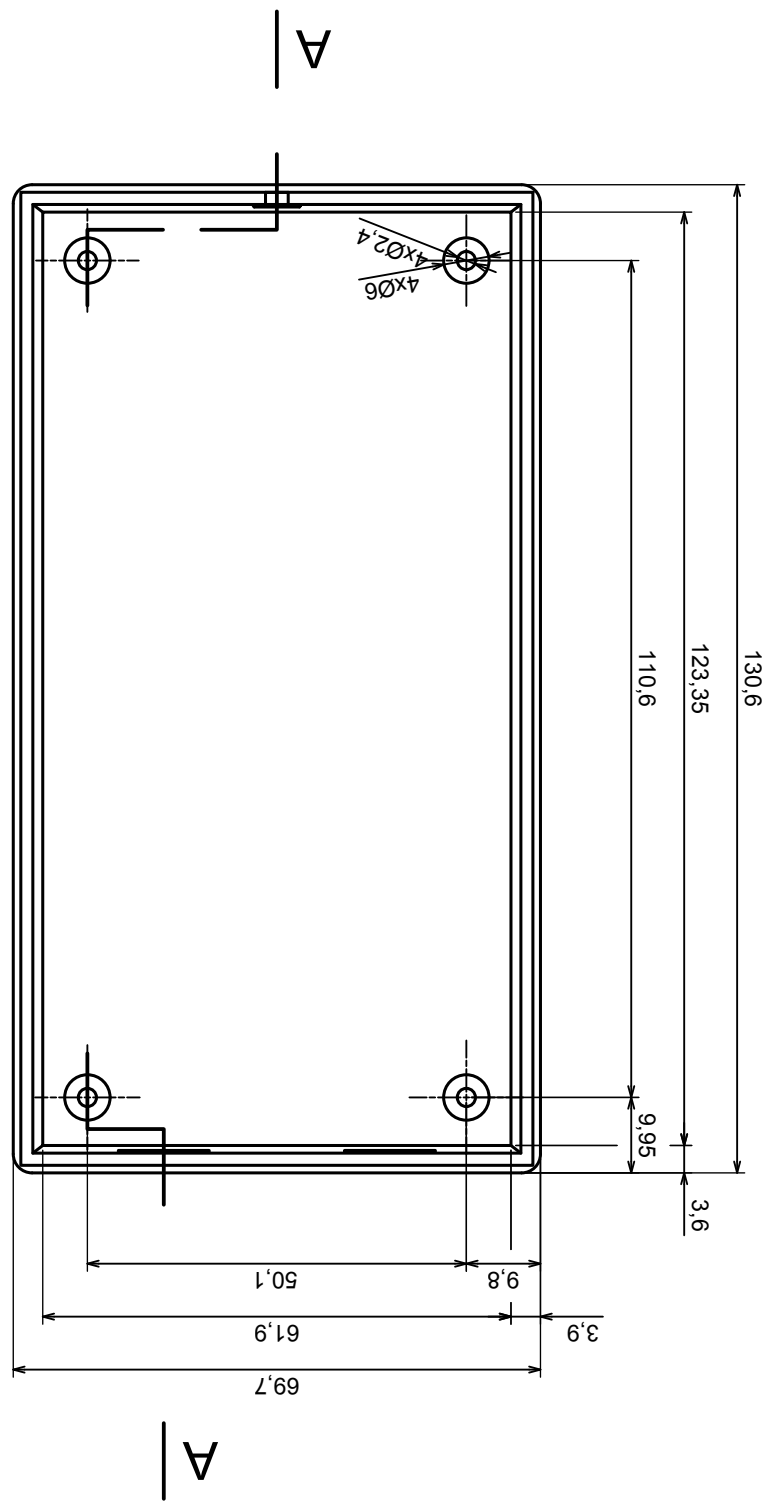

	Scale 1:1	Tolerance: +/- 0,5
	Format: A3	Material: PS, ABS
Product model		Enclosure Z93 - assembly
All rights reserved, Copyright Kradex 2016		

All rights reserved, Copyright Kradex 2016

Product model Enclosure Z93 - Base

Format: A3

Material: PS, ABS

Tolerance: +/- 0,5

All rights reserved, Copyright Kradex 2016		Product model	Enclosure Z93 - Cover
Format: A3		Material: PS, ABS	
Scale 1:1		Tolerance: +/- 0,5	