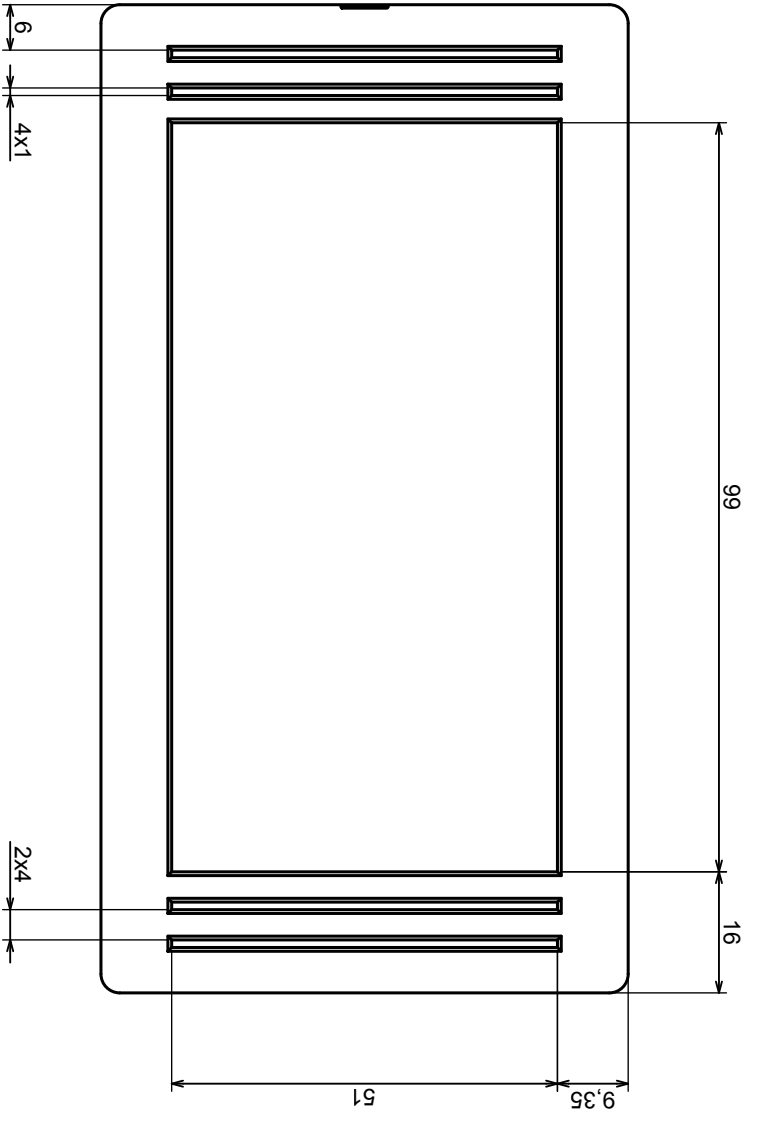

	Scale 1:1	Tolerance: +/- 0,5
	Format: A3	Material: PS, ABS
Product model		Enclosure Z93 - assembly
All rights reserved, Copyright Kradex 2016		

All rights reserved, Copyright Kradex 2016

Product model Enclosure Z93 - Base

Format: A3

Material: PS, ABS

Tolerance: +/- 0,5

All rights reserved, Copyright Kradex 2016		Product model	Enclosure Z93 - Cover
Format: A3		Material: PS, ABS	
Scale 1:1		Tolerance: +/- 0,5	