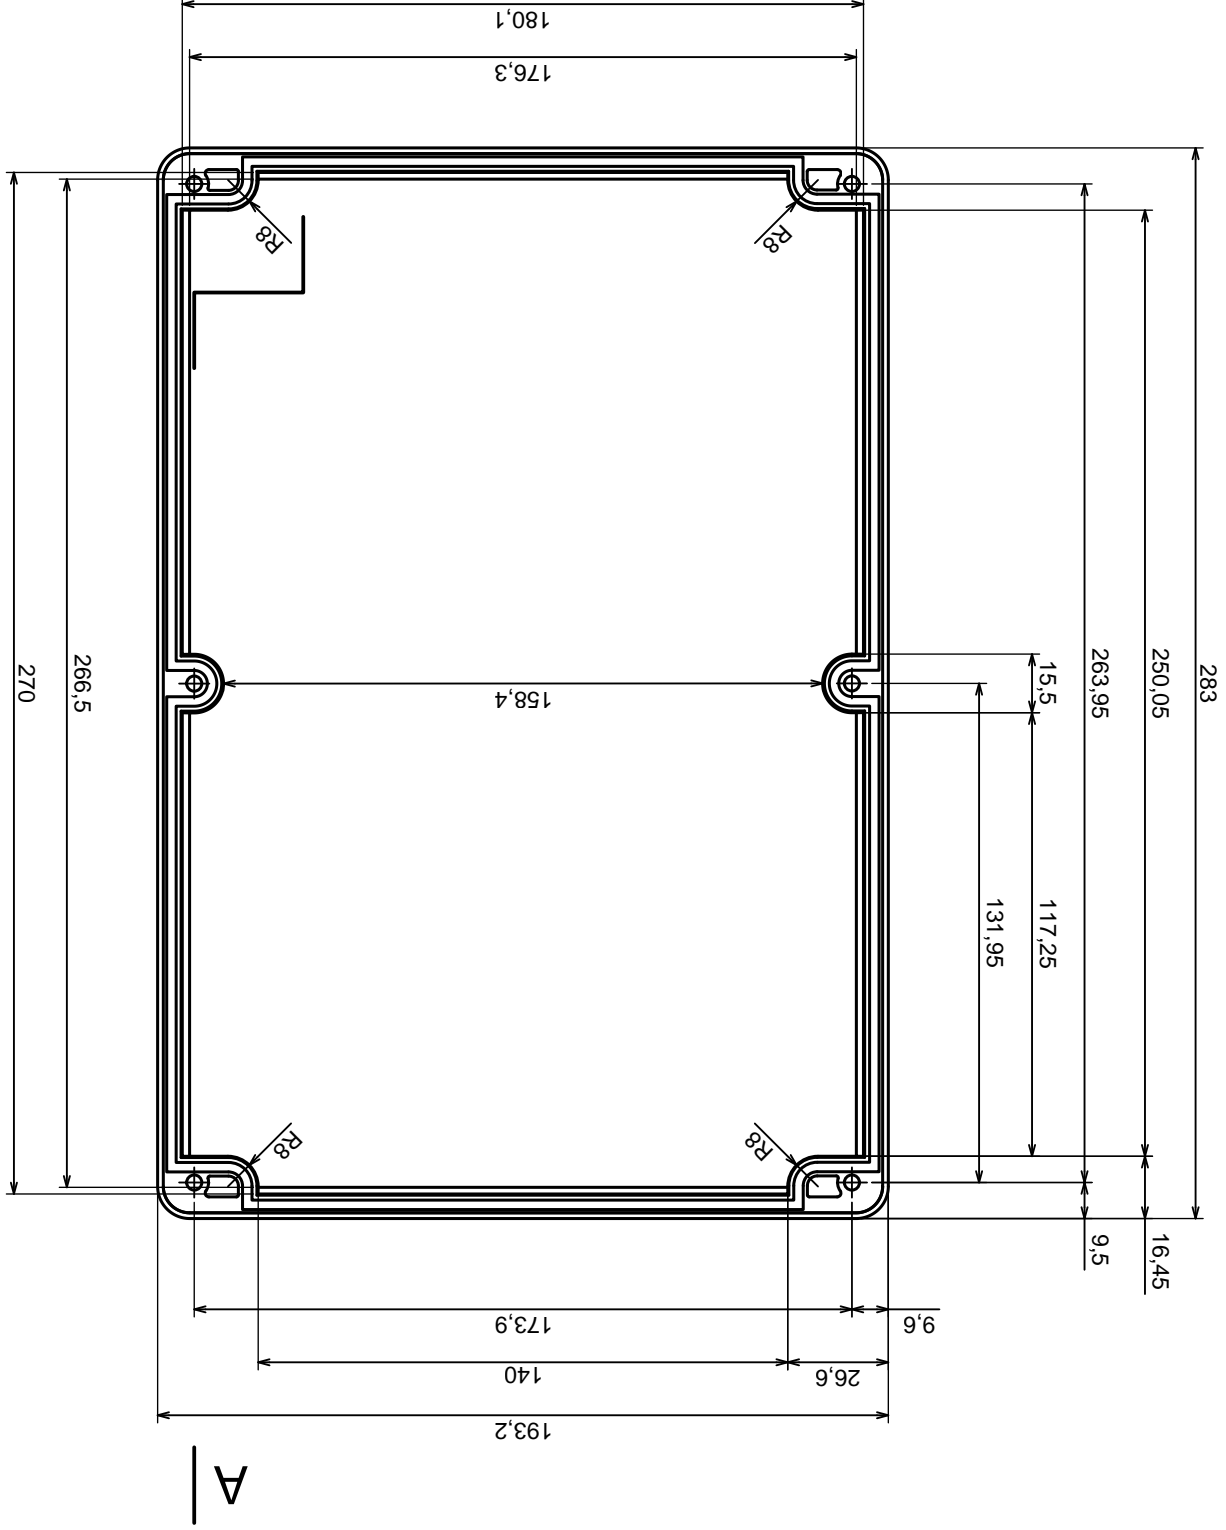

Tolerance: +/- 0.5

Material: PS, ABS

Scale 1:2

Format: A3

Product model
Enclosure Z95 - assembly

All rights reserved, Copyright Kradex 2016

All rights reserved, Copyright Kradex 2016		
Product model	Enclosure Z95 - base	
Format: A3	Material: PS, ABS	Tolerance: +/- 0.5
Scale 1:2		

All rights reserved, Copyright Kradex 2016

Product model Enclosure Z95 - cover

Format: A3

Material: PS, ABS

Tolerance: +/- 0,5

X-ON Electronics

Largest Supplier of Electrical and Electronic Components

Click to view similar products for [Enclosures, Boxes, & Cases](#) category: