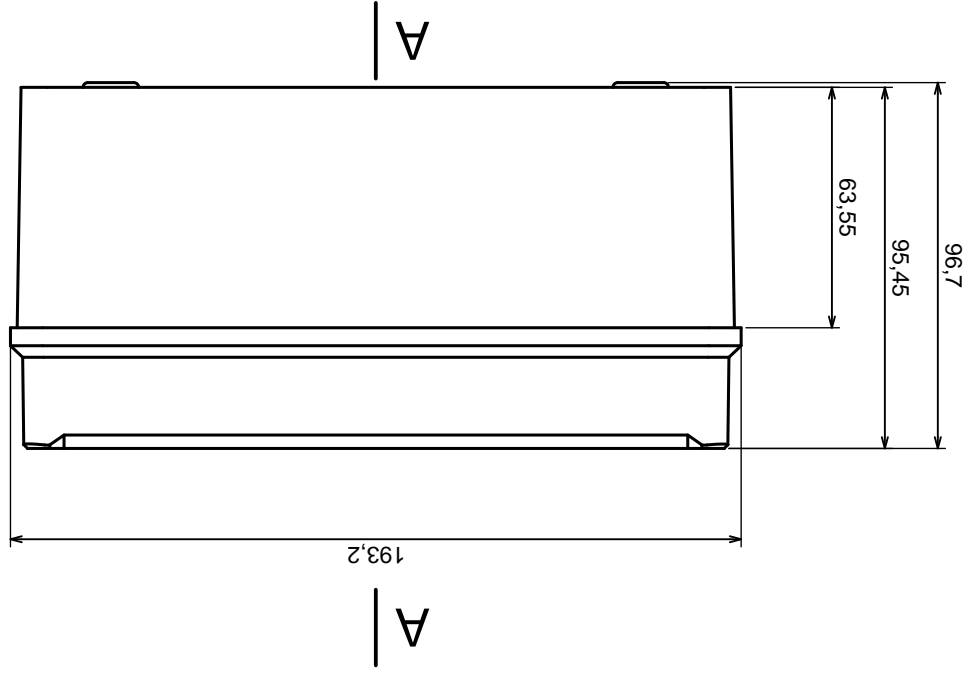

Tolerance: +/- 0.5

Material: PS, ABS

Scale 1:2

Format: A3

Product model
Enclosure Z95 - assembly

All rights reserved, Copyright Kradex 2016

All rights reserved, Copyright Kradex 2016		
Product model	Enclosure Z95 - base	
Format: A3	Material: PS, ABS	Tolerance: +/- 0.5
Scale 1:2		

All rights reserved, Copyright Kradex 2016

Product model Enclosure Z95 - cover

Format: A3

Material: PS, ABS

Tolerance: +/- 0,5

X-ON Electronics

Largest Supplier of Electrical and Electronic Components

Click to view similar products for [Enclosures, Boxes, & Cases](#) category: