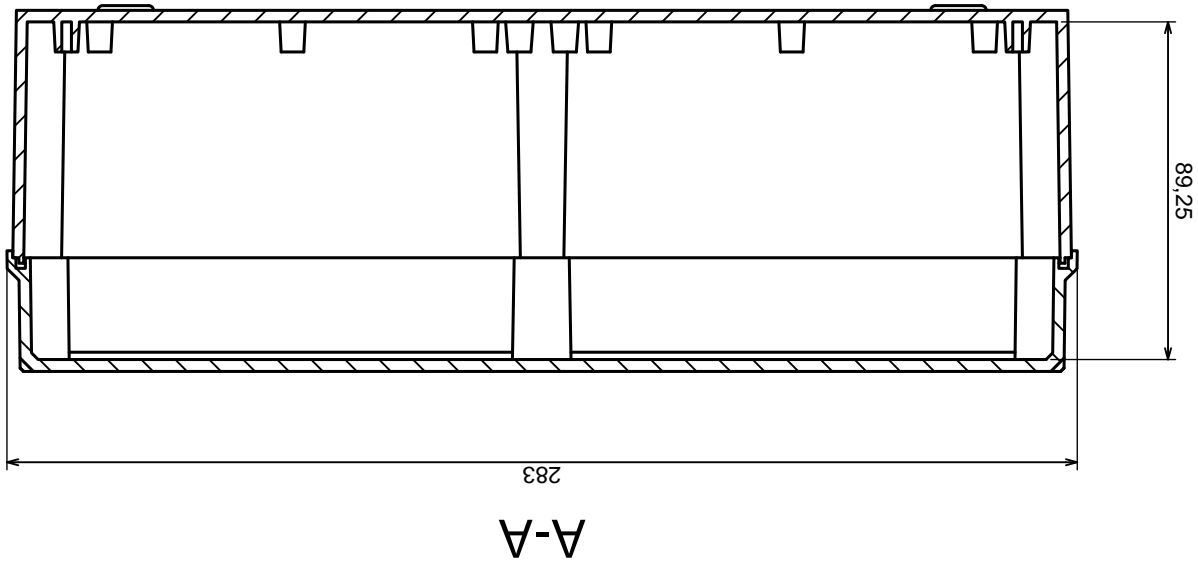

Tolerance: +/- 0.5

Material: PS, ABS

Scale 1:2

Format: A3

Product model
Enclosure Z95 - assembly

All rights reserved, Copyright Kradex 2016

All rights reserved, Copyright Kradex 2016		
Product model	Enclosure Z95 - base	
Format: A3	Material: PS, ABS	Tolerance: +/- 0.5
Scale 1:2		

All rights reserved, Copyright Kradex 2016

Product model Enclosure Z95 - cover

Format: A3

Material: PS, ABS

Tolerance: +/- 0,5

X-ON Electronics

Largest Supplier of Electrical and Electronic Components

Click to view similar products for [Enclosures, Boxes, & Cases](#) category: