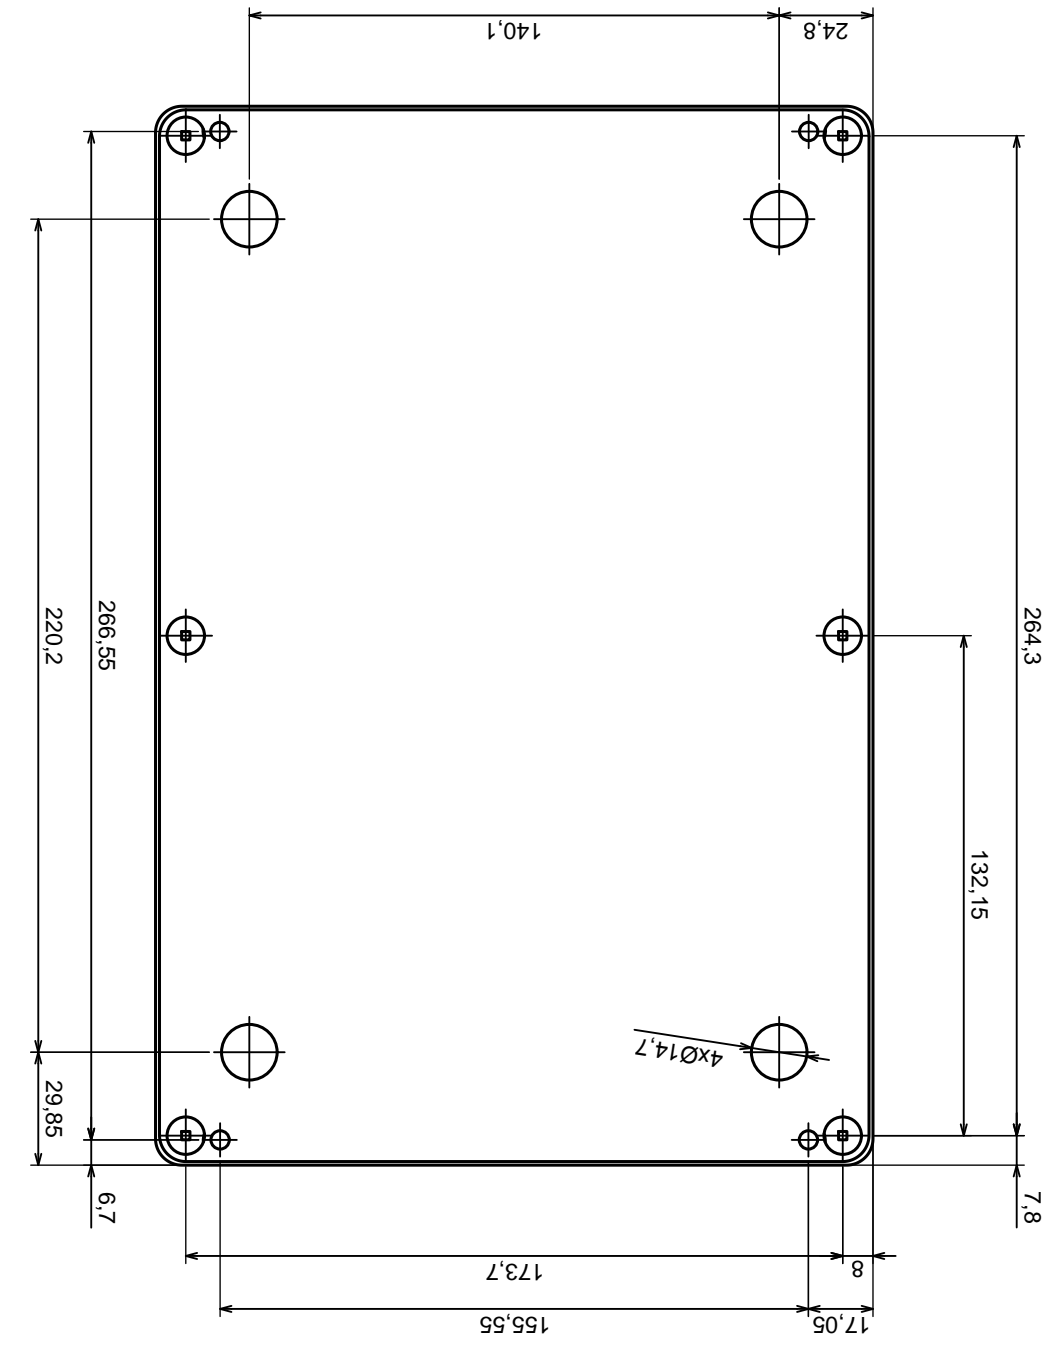

Tolerance: +/- 0.5

Material: PS, ABS

Scale 1:2

Format: A3

Product model
Enclosure Z95 - assembly

All rights reserved, Copyright Kradex 2016

All rights reserved, Copyright Kradex 2016		
Product model	Enclosure Z95 - base	
Format: A3	Material: PS, ABS	Tolerance: +/- 0.5
Scale 1:2		

All rights reserved, Copyright Kradex 2016

Product model Enclosure Z95 - cover

Format: A3

Material: PS, ABS

Tolerance: +/- 0,5

X-ON Electronics

Largest Supplier of Electrical and Electronic Components

Click to view similar products for [Enclosures, Boxes, & Cases](#) category: