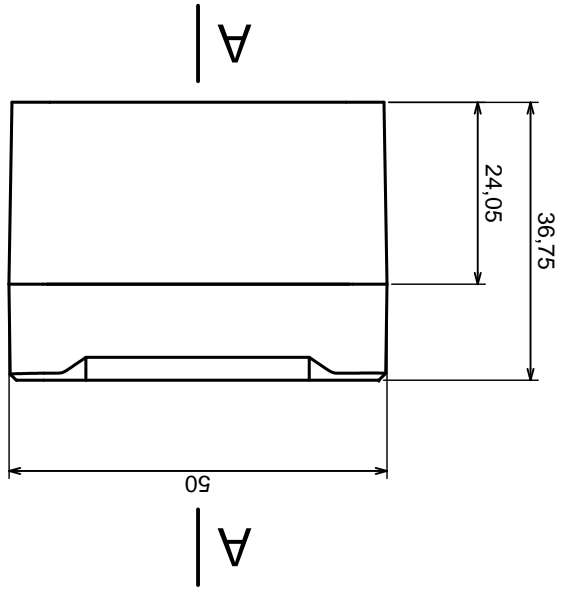

Tolerance: +/- 0.2

Material: PS, ABS

Scale 1:1

Format: A3

Product model
Enclosure Z96 - assembly

All rights reserved, Copyright Kradex 2016

Scale 1:1		Tolerance: +/- 0.2
Format: A3		
Product model		Enclosure Z96 - base
All rights reserved, Copyright Kradex 2016		

All rights reserved, Copyright Kradex 2016

Product model Enclosure Z96 - cover

Format: A3

Material: PS, ABS

Tolerance: +/- 0,2

X-ON Electronics

Largest Supplier of Electrical and Electronic Components

Click to view similar products for [Enclosures, Boxes, & Cases](#) category: