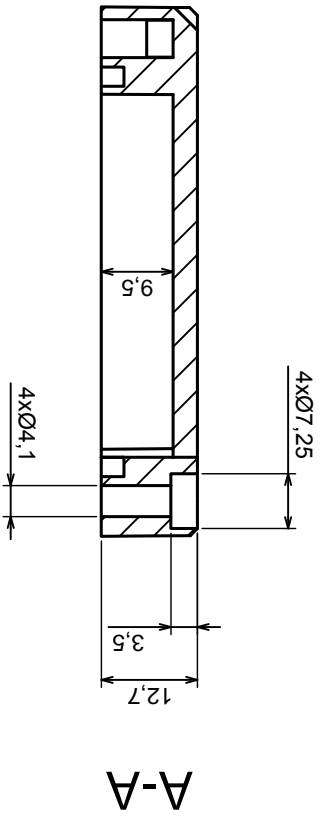

Tolerance: +/- 0.2

Material: PS, ABS

Scale 1:1

Format: A3

Product model
Enclosure Z96 - assembly

All rights reserved, Copyright Kradex 2016

Scale 1:1		Tolerance: +/- 0.2
Format: A3		
Product model		Enclosure Z96 - base
All rights reserved, Copyright Kradex 2016		

All rights reserved, Copyright Kradex 2016

Product model Enclosure Z96 - cover

Format: A3

Material: PS, ABS

Tolerance: +/- 0,2

X-ON Electronics

Largest Supplier of Electrical and Electronic Components

Click to view similar products for [Enclosures, Boxes, & Cases](#) category: