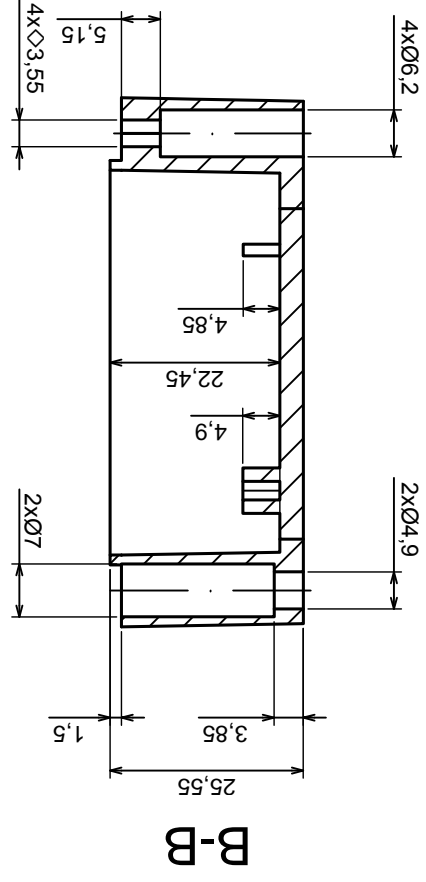

Tolerance: +/- 0.2

Material: PS, ABS

Scale 1:1

Format: A3

Product model
Enclosure Z96 - assembly

All rights reserved, Copyright Kradex 2016

Scale 1:1		Tolerance: +/- 0.2
Format: A3		
Product model		Enclosure Z96 - base
All rights reserved, Copyright Kradex 2016		

All rights reserved, Copyright Kradex 2016

Product model Enclosure Z96 - cover

Format: A3

Material: PS, ABS

Tolerance: +/- 0,2

X-ON Electronics

Largest Supplier of Electrical and Electronic Components

Click to view similar products for [Enclosures, Boxes, & Cases](#) category: