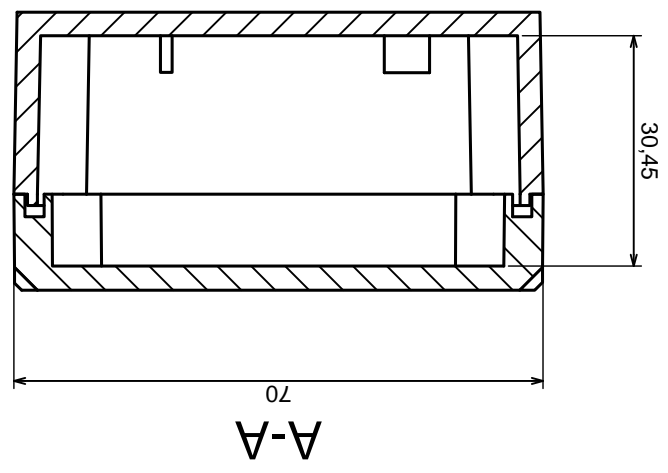

Tolerance: +/- 0.2

Material: PS, ABS

Scale 1:1

Format: A3

Product model
Enclosure Z96 - assembly

All rights reserved, Copyright Kradex 2016

Scale 1:1		Tolerance: +/- 0.2
Format: A3		
Product model		Enclosure Z96 - base
All rights reserved, Copyright Kradex 2016		

All rights reserved, Copyright Kradex 2016

Product model Enclosure Z96 - cover

Format: A3

Material: PS, ABS

Tolerance: +/- 0,2

X-ON Electronics

Largest Supplier of Electrical and Electronic Components

Click to view similar products for [Enclosures, Boxes, & Cases](#) category: