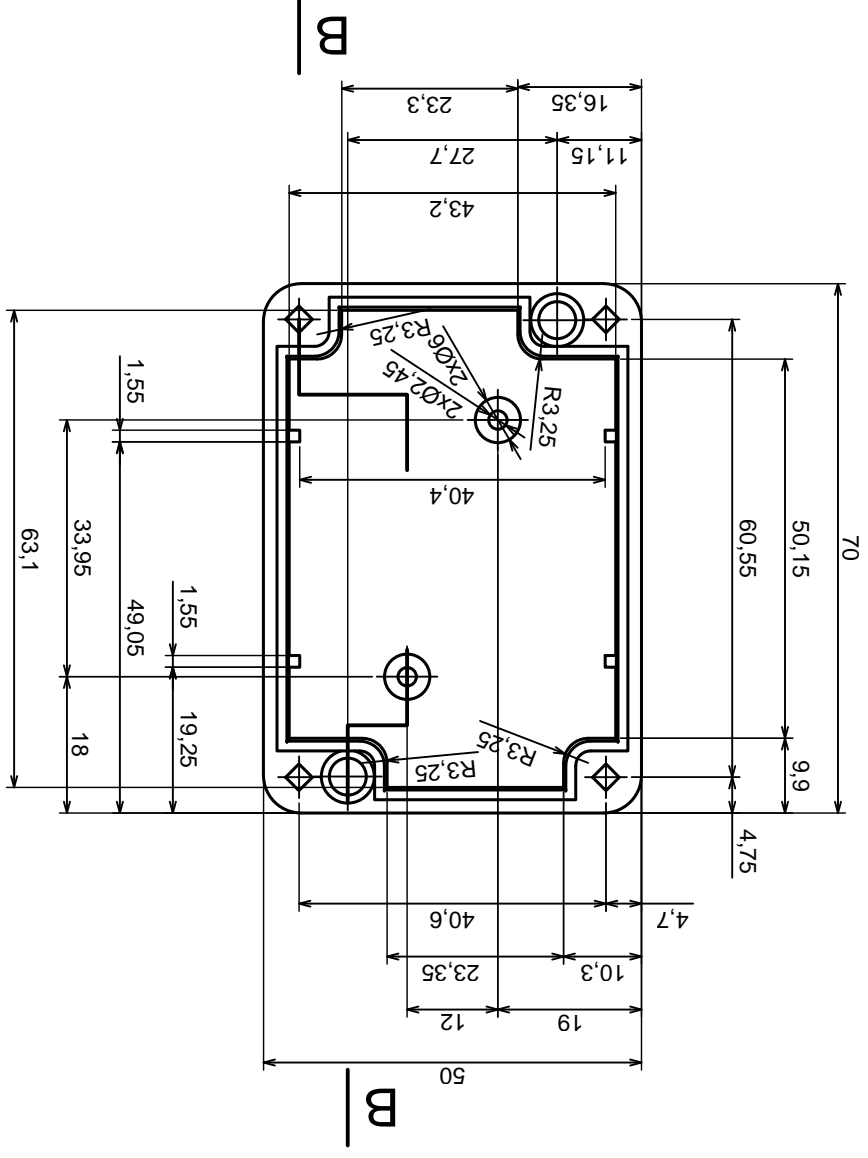

Tolerance: +/- 0.2

Material: PS, ABS

Scale 1:1

Format: A3

Product model
Enclosure Z96 - assembly

All rights reserved, Copyright Kradex 2016

Scale 1:1		Tolerance: +/- 0.2
Format: A3		
Product model		Enclosure Z96 - base
All rights reserved, Copyright Kradex 2016		

All rights reserved, Copyright Kradex 2016

Product model Enclosure Z96 - cover

Format: A3

Material: PS, ABS

Tolerance: +/- 0,2

X-ON Electronics

Largest Supplier of Electrical and Electronic Components

Click to view similar products for [Enclosures, Boxes, & Cases](#) category: