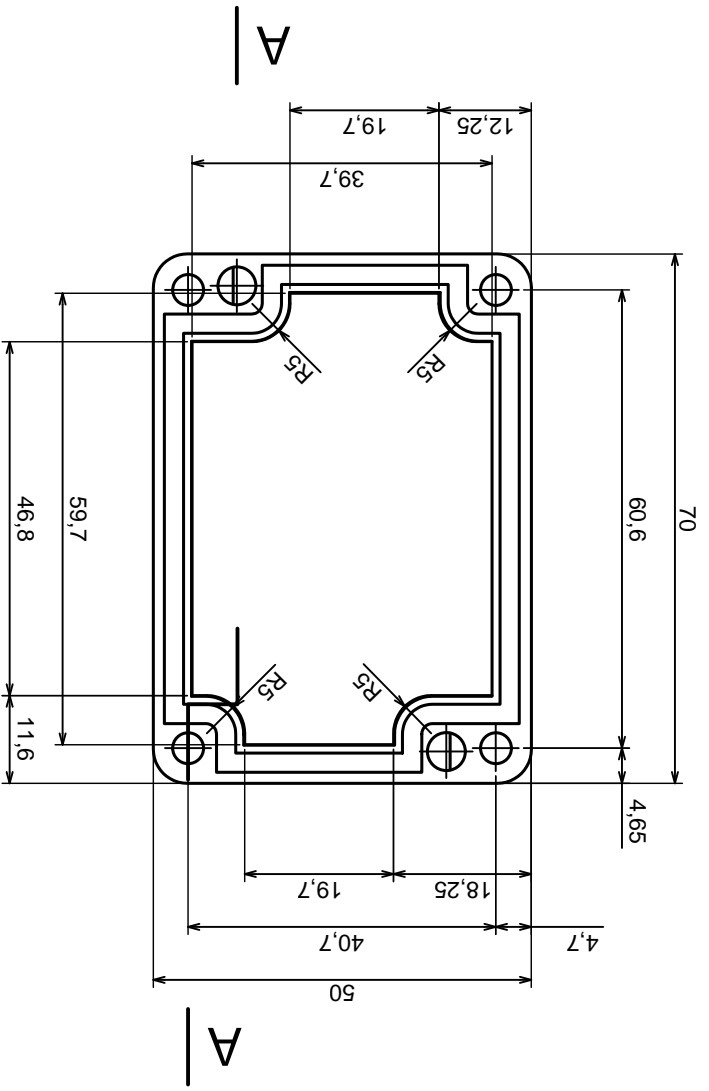

Tolerance: +/- 0.2

Material: PS, ABS

Scale 1:1

Format: A3

Product model
Enclosure Z96 - assembly

All rights reserved, Copyright Kradex 2016

Scale 1:1		Tolerance: +/- 0.2
Format: A3		
Product model		Enclosure Z96 - base
All rights reserved, Copyright Kradex 2016		

All rights reserved, Copyright Kradex 2016

Product model Enclosure Z96 - cover

Format: A3

Material: PS, ABS

Tolerance: +/- 0,2

X-ON Electronics

Largest Supplier of Electrical and Electronic Components

Click to view similar products for [Enclosures, Boxes, & Cases](#) category: