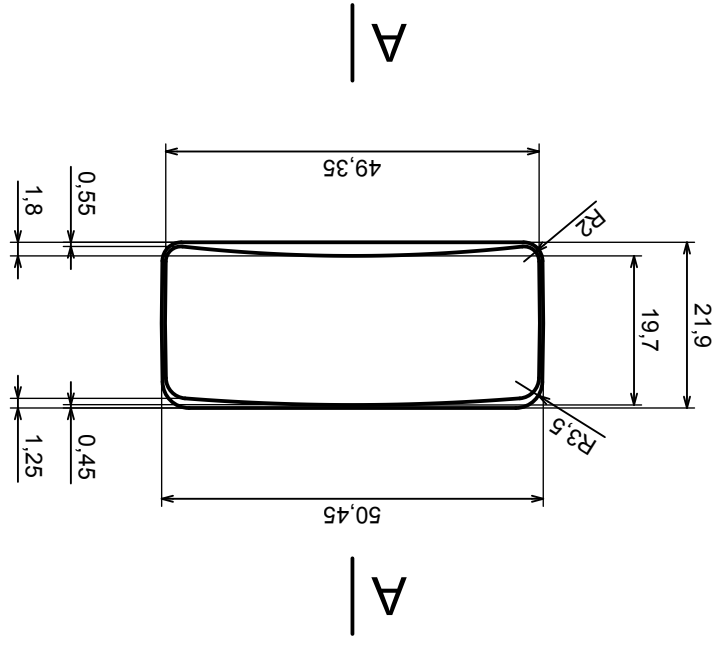

	Scale 1:1	Tolerance: +/- 0.8
	Format: A3	Material: PS, ABS
Product model		Enclosure Z98 - Assembly
All rights reserved, Copyright Kradex 2017		

A-A

Scale 1:1	Tolerance: +/- 0.8
Format: A3	Material: PS, ABS
Product model	Enclosure Z98 - Filter
All rights reserved, Copyright Kradex 2017	