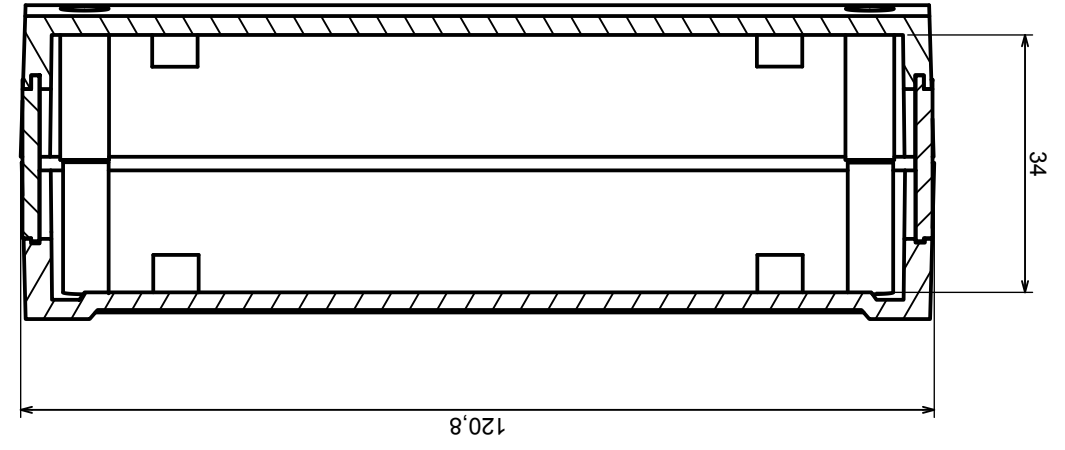

	Scale 1:1	Tolerance: +/- 0.8
	Format: A3	Material: PS, ABS
Product model		Enclosure Z98 - Assembly
All rights reserved, Copyright Kradex 2017		

A-A

Scale 1:1	Tolerance: +/- 0.8
Format: A3	Material: PS, ABS
Product model	Enclosure Z98 - Filter
All rights reserved, Copyright Kradex 2017	