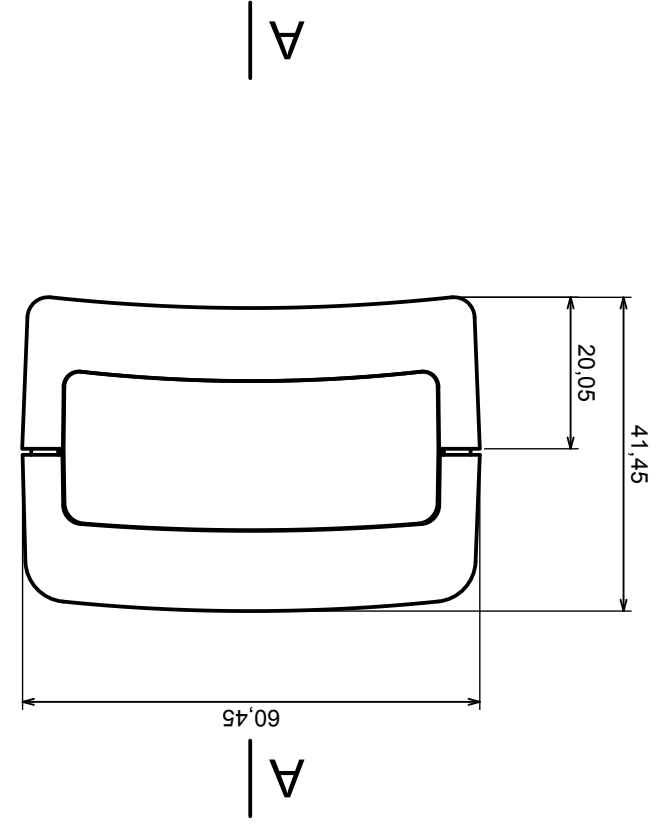

	Scale 1:1	Tolerance: +/- 0.8
	Format: A3	Material: PS, ABS
Product model		Enclosure Z98 - Assembly
All rights reserved, Copyright Kradex 2017		

A-A

Scale 1:1	Tolerance: +/- 0.8
Format: A3	Material: PS, ABS
Product model	Enclosure Z98 - Filter
All rights reserved, Copyright Kradex 2017	