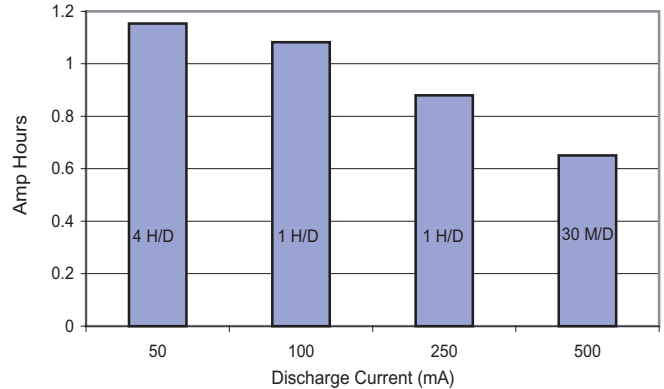

TYPICAL DC RESISTANCE CHARACTERISTICS AT 21°C (70°F)

DURACELL®
BATTERIES

Berkshire Corporate Park
Bethel, CT 06801 U.S.A.
Telephone: Toll-free 1-800-544-5454
Internet: www.duracell.com

* Delivered capacity is dependent on the applied load, operating temperature and cut-off voltage. Please refer to the charts and discharge data shown for examples of the energy / service life that the battery will provide for various load conditions.