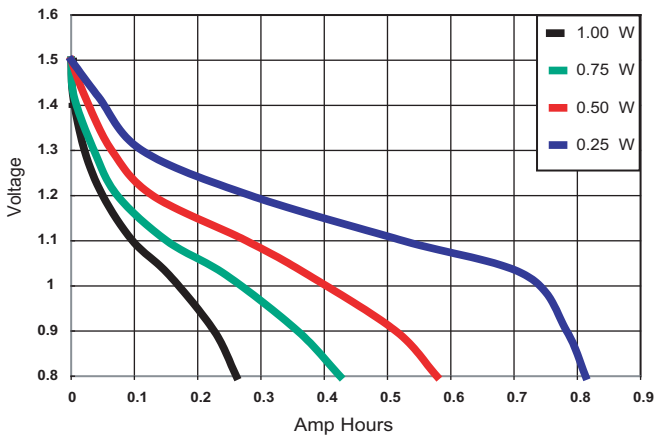

TYPICAL DISCHARGE CHARACTERISTICS AT 21°C (70°F)