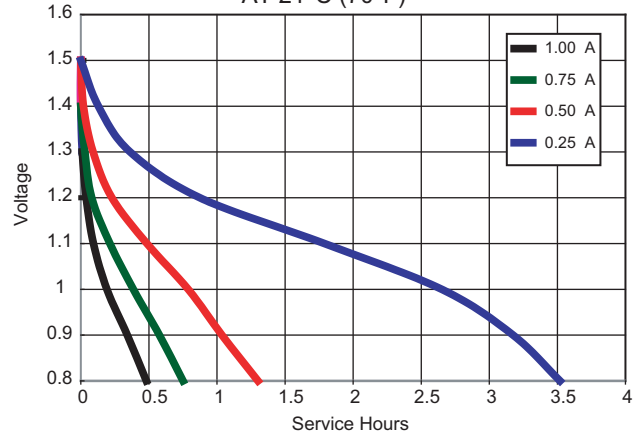

TYPICAL DISCHARGE CHARACTERISTICS AT 21°C (70°F)