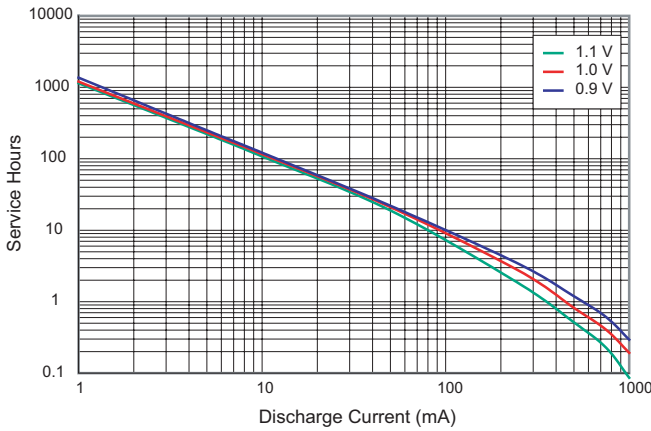

TYPICAL CONSTANT CURRENT DISCHARGE CHARACTERISTICS AT 21°C (70°F)