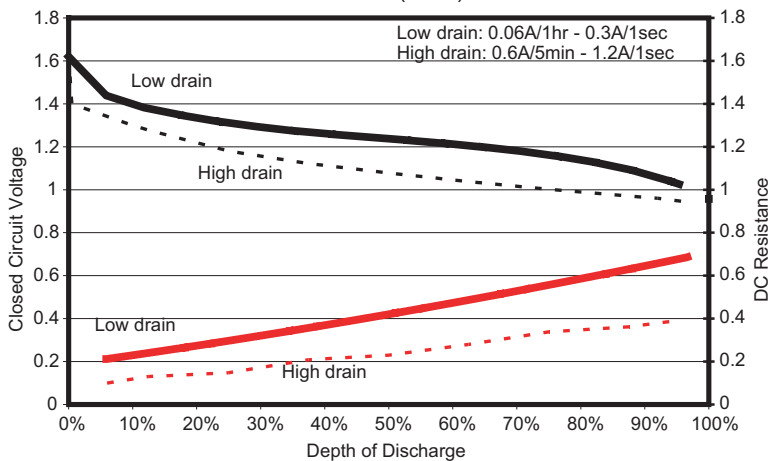

TYPICAL DISCHARGE CHARACTERISTICS AT 21°C (70°F)

DURACELL®
BATTERIES

Berkshire Corporate Park
Bethel, CT 06801 U.S.A.
Telephone: Toll-free 1-800-544-5454
Internet: www.duracell.com

* Delivered capacity is dependent on the applied load, operating temperature and cut-off voltage. Please refer to the charts and discharge data shown for examples of the energy / service life that the battery will provide for various load conditions.

TYPICAL CONSTANT CURRENT DISCHARGE CHARACTERISTICS AT 21°C (70°F)

TYPICAL DISCHARGE CHARACTERISTICS AT 21°C (70°F)

TYPICAL DISCHARGE CHARACTERISTICS AT 21°C (70°F)

TYPICAL DISCHARGE PERFORMANCE AT 21°C (70°F)

TYPICAL DC RESISTANCE CHARACTERISTICS AT 21°C (70°F)

DURACELL®
BATTERIES

Berkshire Corporate Park
Bethel, CT 06801 U.S.A.
Telephone: Toll-free 1-800-544-5454
Internet: www.duracell.com

* Delivered capacity is dependent on the applied load, operating temperature and cut-off voltage. Please refer to the charts and discharge data shown for examples of the energy / service life that the battery will provide for various load conditions.