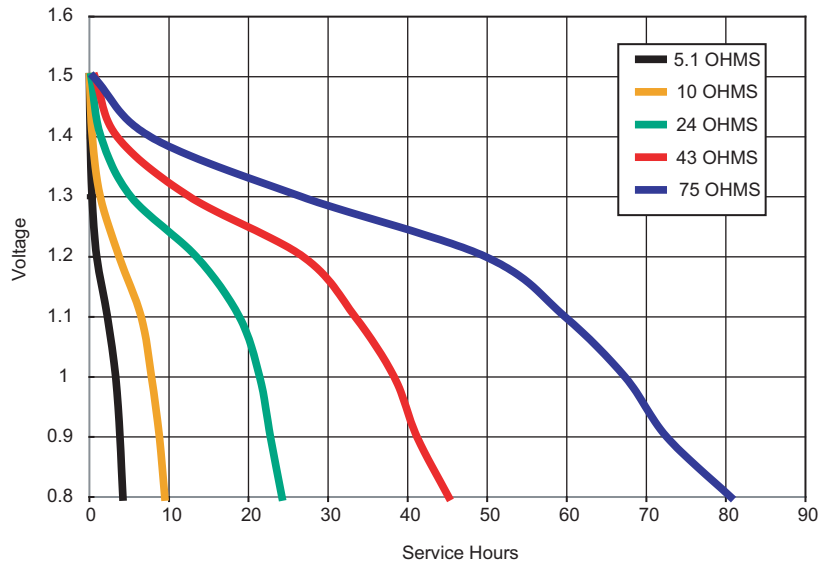

Nominal Voltage:	1.5 V
Operating Voltage	1.6 - 0.75V
Impedance:	250 m-ohm @ 1kHz
Typical Weight:	11 gm (0.4 oz.)
Typical Volume:	3.5 cm ³ (0.2 in. ³)
Terminals:	Flat
Storage Temperature Range:	-20°C to 35°C
Operating Temperature Range:	-20°C to 54°C (-4°F to 130°F)
ANSI:	24A
IEC:	LR03

TYPICAL DISCHARGE CHARACTERISTICS AT 21°C (70°F)

DURACELL®
BATTERIES

Berkshire Corporate Park
Bethel, CT 06801 U.S.A.
Telephone: Toll-free 1-800-544-5454
Internet: www.duracell.com

* Delivered capacity is dependent on the applied load, operating temperature and cut-off voltage. Please refer to the charts and discharge data shown for examples of the energy / service life that the battery will provide for various load conditions.