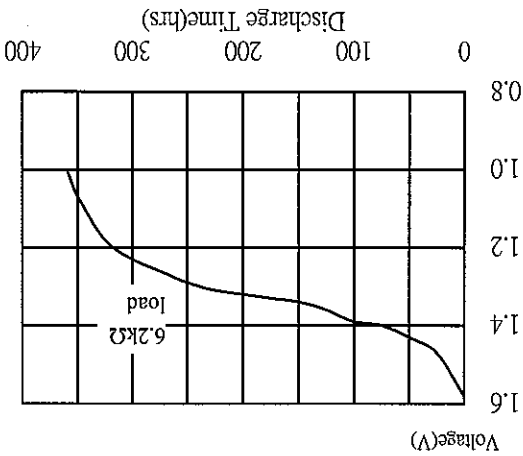

Type	: Alkaline High Drain Button Cell
Chemical System	: Alkaline Manganese Dioxide
Nominal Voltage	: 1.5Volts
Nominal Dimensions	: $\varnothing 11.6\text{mm} \times 4.2\text{mm}$
Application	: Calculator, hearing aid, lighter, electronic, toy, camera, ... etc.
Average Weight	: 1.4g
Date Code	: Unless otherwise specified, each cell will carry a numeric year code and an alphabetical month code.
Shelf Life	: Not less than 90% of the service capacity within first year, not less than 85% of the service capacity with third year storage at $20 \pm 2^\circ\text{C}$ 45-75 %RH.
Close Circuit Voltage	: 1.30 Volts (min.)(load resistor 100Ω at $20 \pm 2^\circ\text{C}$ for 0.1 to 2 seconds)
Nominal Service Life	: 160hrs (at 3.0 kΩ load) (to 1.0V at $20 \pm 2^\circ\text{C}$)
Average Service Capacity	: 70mAh(at 6.2 kΩ load) (to 1.0V at $20 \pm 2^\circ\text{C}$)

Cross References: IEC JIS Eveready Varta Duracell
LR1142 LR43 186 V12GA LR43

* The information (subject to change without prior notice) contained in this document is for reference only and should not be used as a basis for product guarantee or warranty. For applications other than those described here, please consult your nearest Maxell Sales and Marketing Office or Distributors.