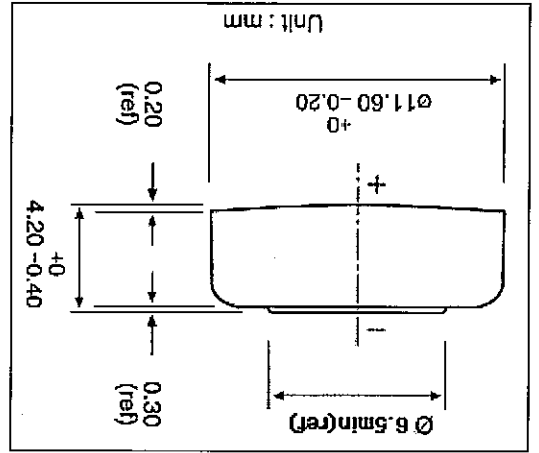

Type	: Alkaline High Drain Button Cell
Chemical System	: Alkaline Manganese Dioxide
Nominal Voltage	: 1.5Volts
Nominal Dimensions	: $\varnothing 11.6\text{mm} \times 4.2\text{mm}$
Application	: Calculator, hearing aid, lighter, electronic, toy, camera, ... etc.
Average Weight	: 1.4g
Date Code	: Unless otherwise specified, each cell will carry a numeric year code and an alphabetical month code.
Shelf Life	: Not less than 90% of the service capacity within first year, not less than 85% of the service capacity with third year storage at $20 \pm 2^\circ\text{C}$ 45-75 %RH.
Close Circuit Voltage	: 1.30 Volts (min.)(load resistor 100Ω at $20 \pm 2^\circ\text{C}$ for 0.1 to 2 seconds)
Nominal Service Life	: 160hrs (at 3.0 kΩ load) (to 1.0V at $20 \pm 2^\circ\text{C}$)
Average Service Capacity	: 70mAh(at 6.2 kΩ load) (to 1.0V at $20 \pm 2^\circ\text{C}$)

Cross References: IEC JIS Eveready Varta Duracell
LR1142 LR43 186 V12GA LR43

* The information (subject to change without prior notice) contained in this document is for reference only and should not be used as a basis for product guarantee or warranty. For applications other than those described here, please consult your nearest Maxell Sales and Marketing Office or Distributors.