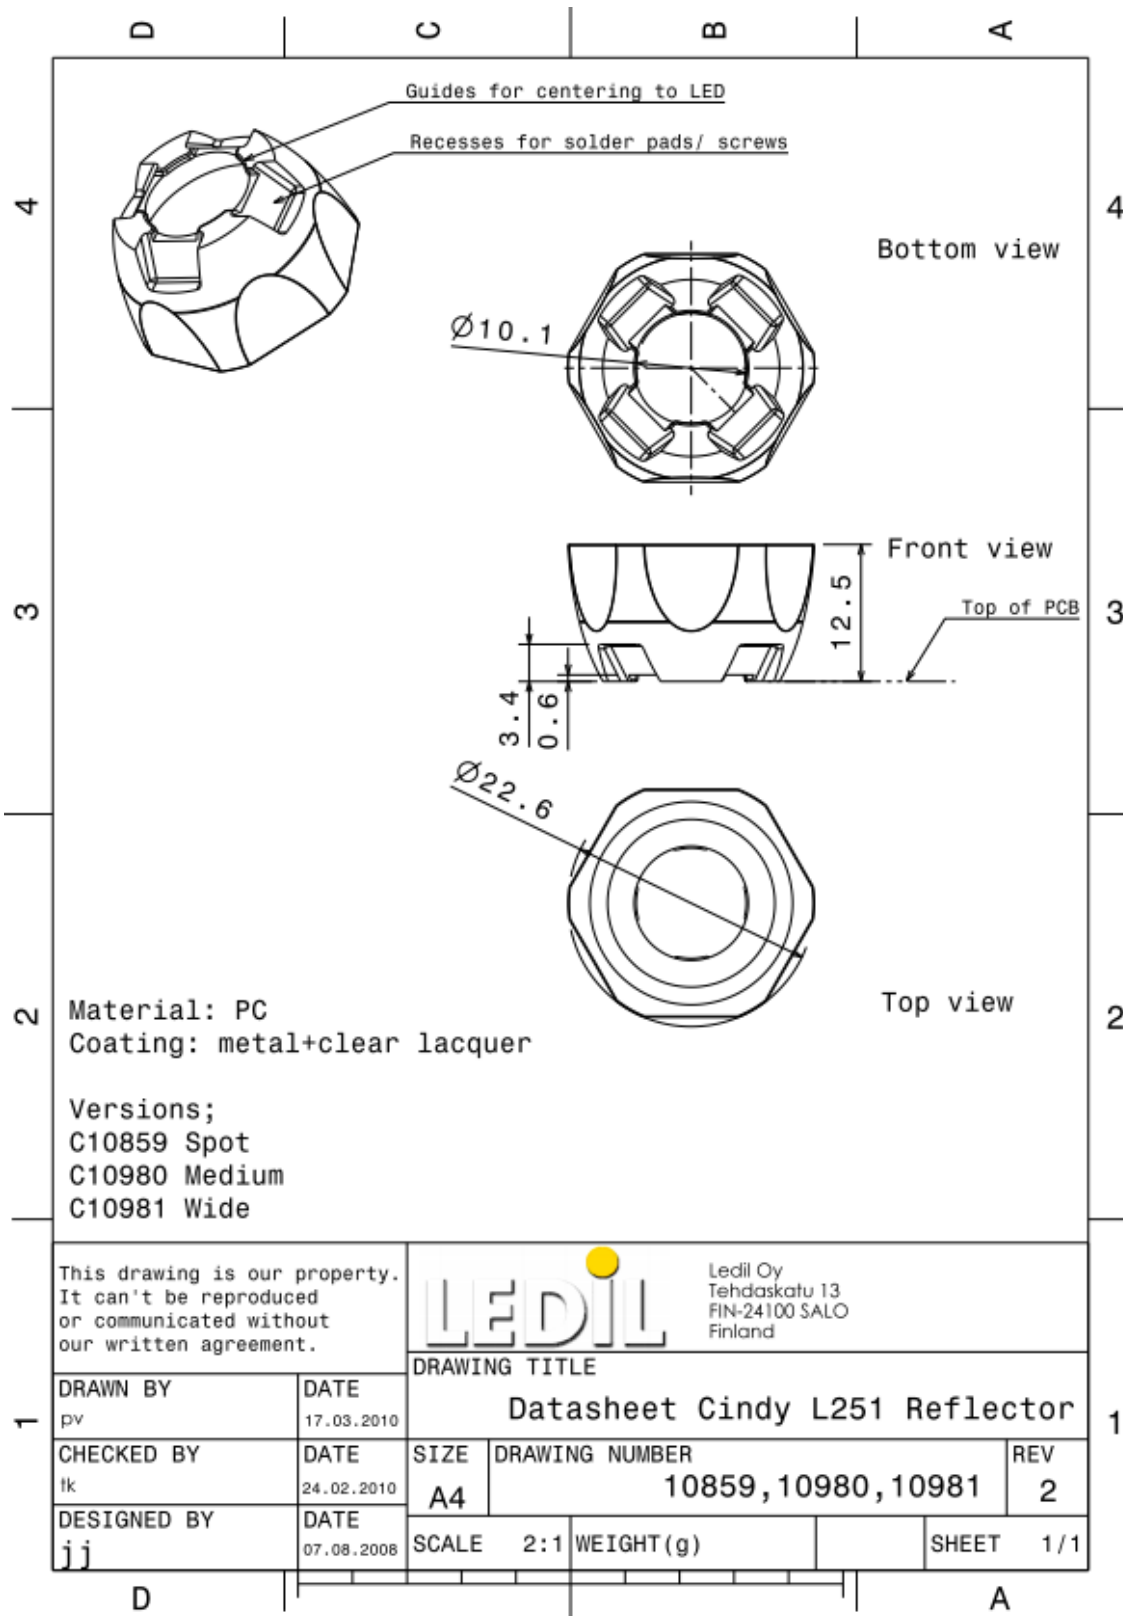

DRAWINGS

© Ledil Oy - PRELIMINARY - Subject to change without prior notice