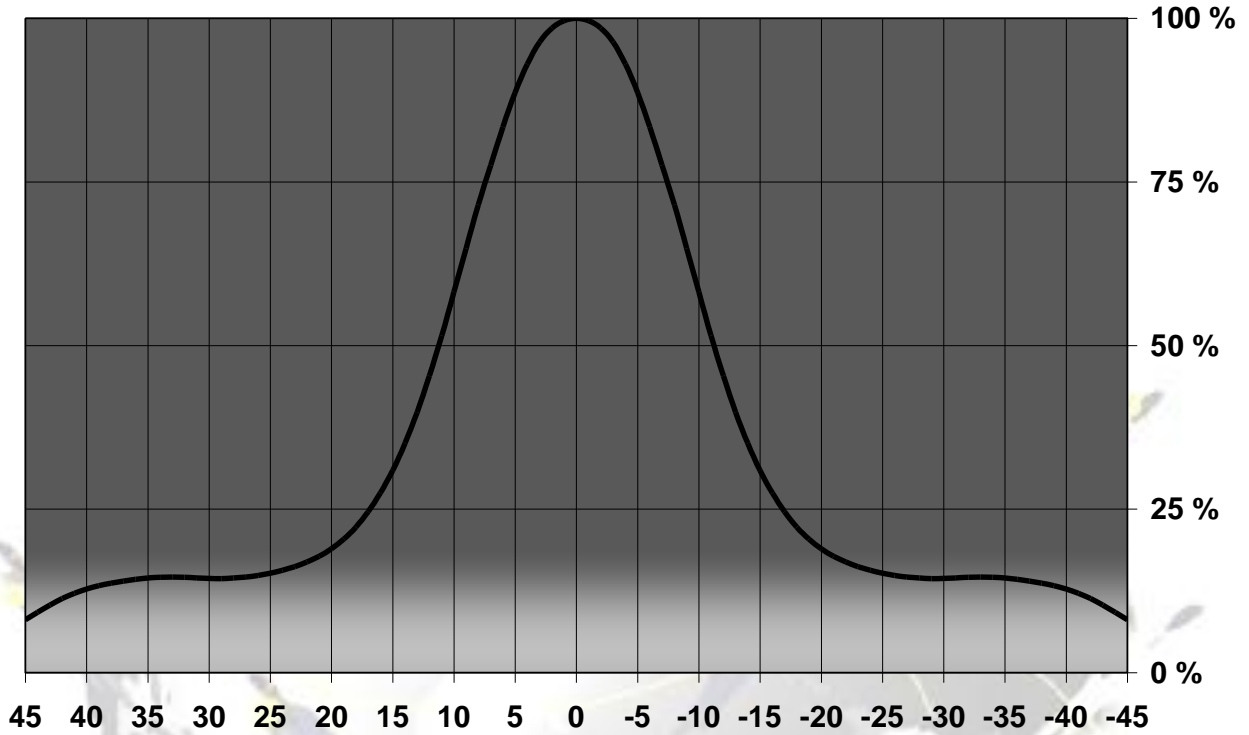

Cindy-L251 reflector for Citizen CL-L251 LEDs

- Specially designed for Citizen CL-L251 series of LEDs.
- Special care taken to make a uniform white or warm white illumination.
- Reflector is made of aluminum coated PC (120°C/248°F) with protective laquer (110°C/230F)
- Best available optical efficiency, up to 90%.
- Please check fastening details from this link:
(http://www.ledil.com/datasheets/DataSheet_GLUES.pdf)

LENS TYPES

NAME	ORDERING CODE	FWHM Angle
Cindy-L251 Spot	C10859_Cindy-L251-S	±11°
Cindy-L251 Medium	C10980_Cindy-L251-M	±16.5°
Cindy-L251 Wide	C10981_Cindy-L251-W	±28°

MEASUREMENT DATA

Relative Intensity of C10859_Cindy-L251-S