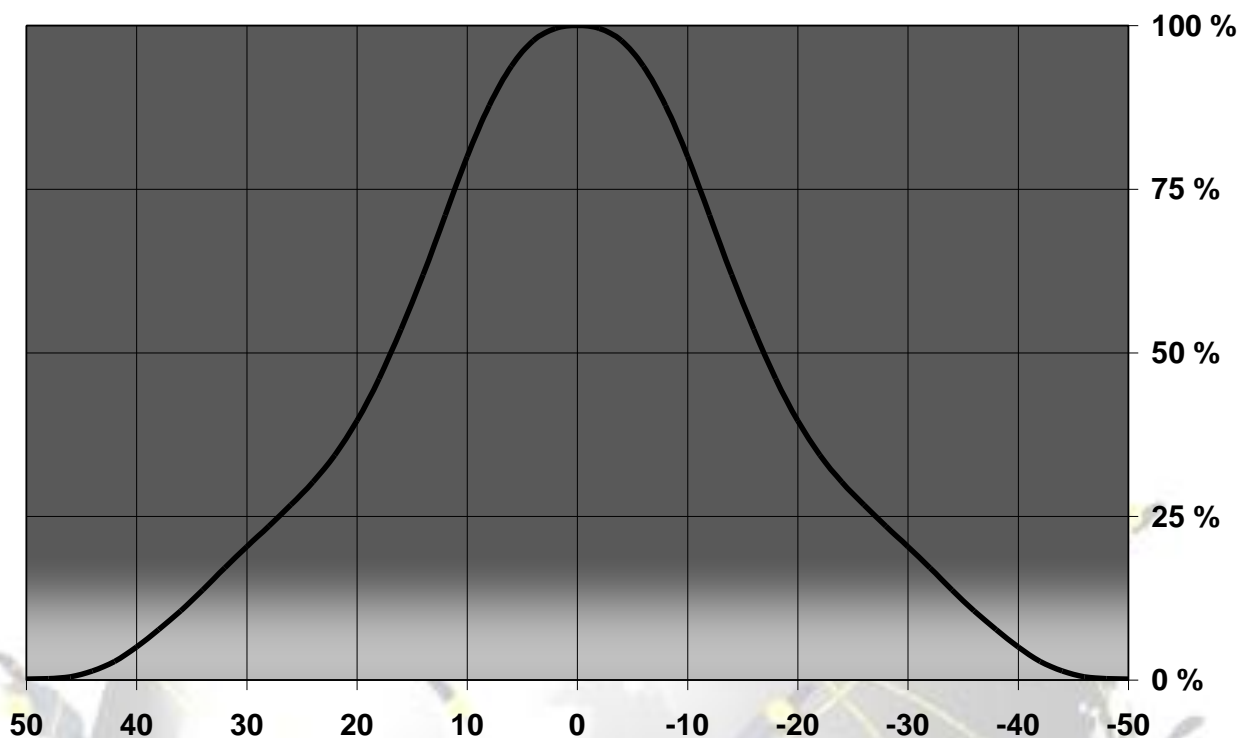

Relative Intensity of C10980_Cindy-L251-M

© Ledil Oy – PRELIMINARY - Subject to change without prior notice