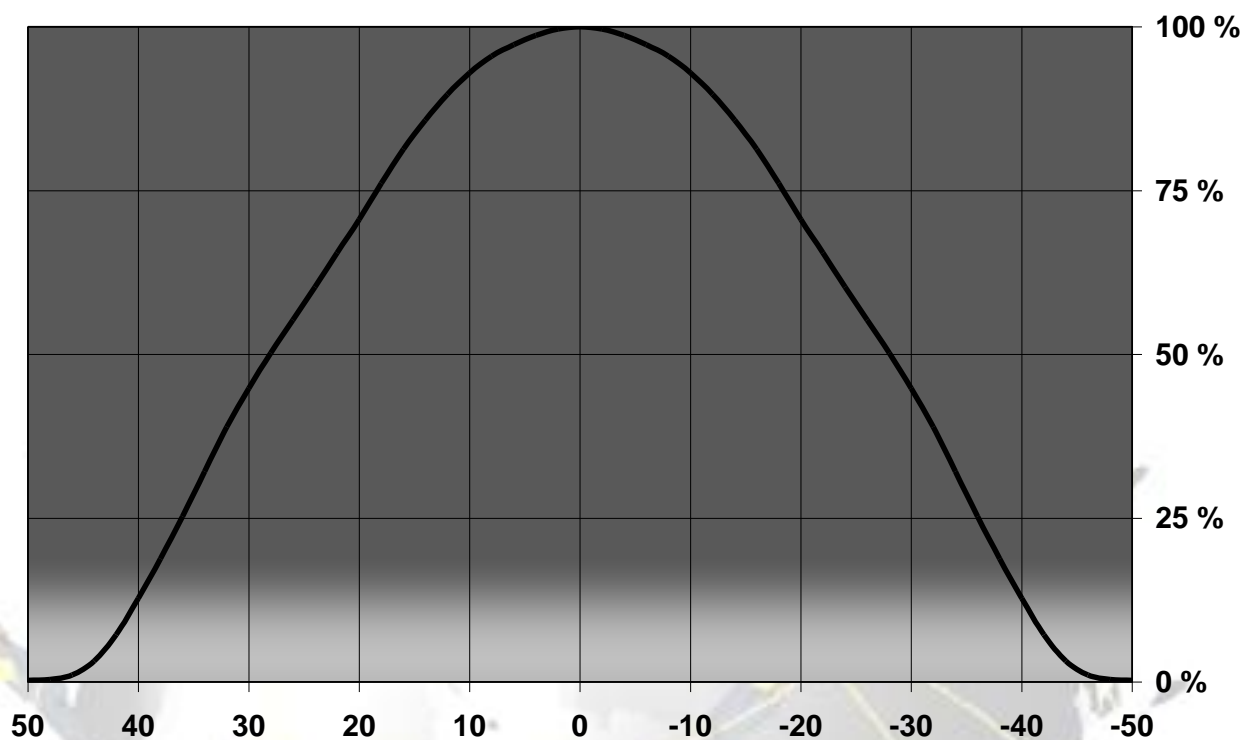

Relative Intensity of C10981_Cindy-L251-W

© Ledil Oy – PRELIMINARY - Subject to change without prior notice