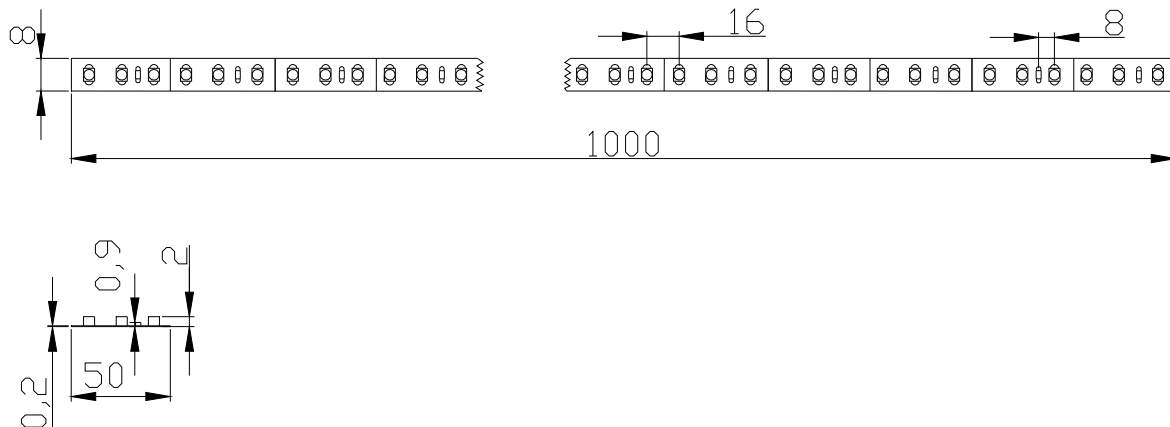

Product Selection Guide:

Product	Beam Angle	Total Lumens	CCT	Color	CRI
LS-3528WW60RN-2	120°	360±5%	2900-3300K	Warm White	≧ 75
LS-3528W60RN-2	120°	370±5%	6000-6500K	White	≧ 70

LS-/3528/XX/60/RN-2

① ② ③ ④ ⑤

① LS: Light Strip

② 3528: LED Type

③ XX: WW(Warm White) W(White)

④ 60: 60 pcs of LED

⑤ RN-2: DC 12V

Product Dimensions:

Notes:

1. All dimensions unit in mm
2. Tolerances is ± 0.5 mm unless otherwise noted.