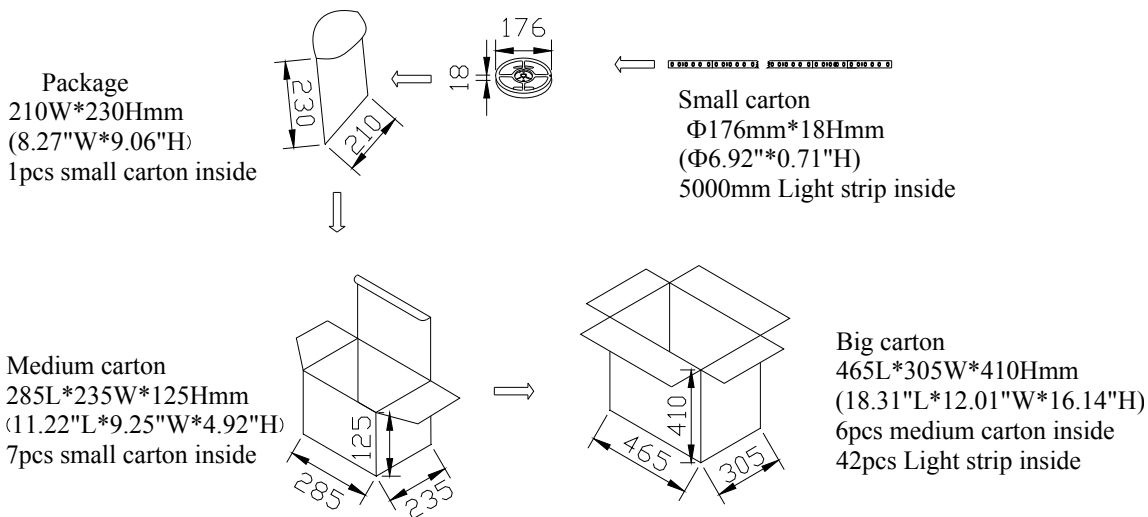

Package Dimension: