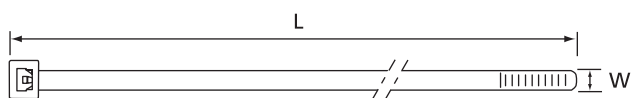

Material	Polyamide 6.6
Temperature range	-40°C to +85°C
Colour	UV-resistant black
Flammability rating	UL 94 V-2
Other properties	UV-resistant, Halogen free, Silicone free

Product Ref.	Length L	Width W	Min. tensile strength	Bundle Dia. from... to...	Quantity	Bags/ Carton
	[mm]	[mm]	[N]	[mm]	[pieces]	
SKT100-80X-100	100	2,5	80	1,5 - 22	100	550
SKT100-80X	100	2,5	80	1,5 - 22	1000	70
SKT140-80X-100	140	2,5	80	1,5 - 33	100	450
SKT140-80X	140	2,5	80	1,5 - 33	1000	55
SKT160-80X-100	160	2,5	80	1,5 - 40	100	400
SKT160-80X	160	2,5	80	1,5 - 40	1000	45
SKT200-80X-100	200	2,5	80	1,5 - 53	100	300
SKT200-80X	200	2,5	80	1,5 - 53	1000	32
SKT140-180X-100	140	3,6	180	2 - 33	100	300
SKT140-180X	140	3,6	180	2 - 33	1000	30
SKT200-180X-100	200	3,6	180	2 - 53	100	200
SKT200-180X	200	3,6	180	2 - 53	1000	22
SKT300-180X-100	300	3,6	180	2 - 76	100	120
SKT300-180X	300	3,6	180	2 - 76	1000	12
SKT370-180X-100	370	3,6	180	2 - 102	100	120
SKT370-180X	370	3,6	180	2 - 102	1000	12
SKT188-220X-100	188	4,8	220	3 - 46	100	160
SKT188-220X	188	4,8	220	3 - 46	1000	16
SKT250-220X-100	250	4,8	220	3 - 60	100	120
SKT250-220X	250	4,8	220	3 - 60	1000	12
SKT300-220X-100	300	4,8	220	3 - 76	100	80
SKT300-220X	300	4,8	220	3 - 76	1000	8
SKT300-540X-100	300	7,6	540	7 - 76	100	50
SKT300-540X	300	7,6	540	7 - 76	500	10
SKT370-540X-100	370	7,6	540	7 - 102	100	40
SKT370-540X	370	7,6	540	7 - 102	500	8
SKT750-540X-50	750	7,6	540	7 - #N/A	50	30
SKT776-780X-50	776	9,0	780	7 - 228	50	30
SKT912-780X-50	912	9,0	780	7 - 263	50	10