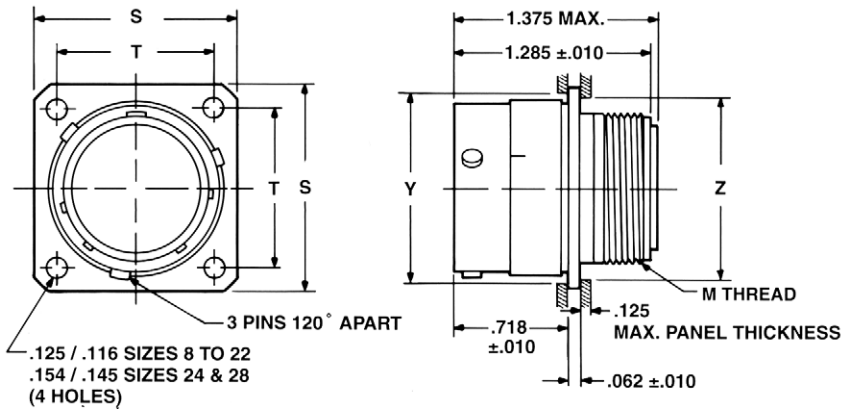

Flange Mounted Receptacle

aluminum/stainless steel

bayonet coupling

STAINLESS STEEL
Pyle ZZW-RC-17XX* Series
MS24264EXXBXX*
Military Class E

ALUMINUM
Pyle ZZW-AC-17XX* Series
MS24264RXXBXX*
Military Class R

* To complete order number, see how to order, page 7.

Shell Size	Cable Support Thread M		Aluminum Connector Weight (lbs.) max including Contacts		Flange Width S ±.005	Mounting Hole Centers T ±.005	Back Mount Min. Hole Y	Front Mount Min. Hole Z
	Steel NS-2A	Alum. UNEF-2A Modified	Pin Insert	Socket Insert				
08**	NA	.437-28	.025	.026	.812	.594	.606	.443
10	.563-36	.562-24	.042	.044	.937	.719	.748	.572
12	.733-36	.750-20	.061	.062	1.031	.812	.913	.760
14	.803-36	.812-20	.072	.074	1.125	.906	.980	.822
16	.930-36	.937-20	.087	.090	1.250	.969	1.107	.948
18	1.036-36	1.062-18	.110	.112	1.343	1.062	1.209	1.072
20	1.161-36	1.187-18	.130	.134	1.437	1.156	1.325	1.197
22	1.286-36	1.312-18	.152	.159	1.562	1.250	1.452	1.322
24**	NA	1.437-18	.181	.188	1.703	1.375	1.577	1.447
28	NA	NA	NA	NA	NA	NA	NA	NA