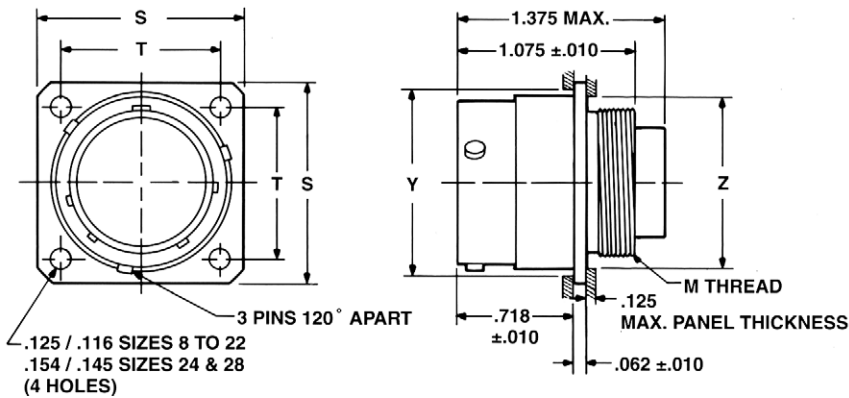

Flange Mounted Receptacle

aluminum/stainless steel

bayonet coupling

STAINLESS STEEL
Pyle ZZW-RC-17XX* Series
MS24264EXXBXX*
Military Class E

ALUMINUM
Pyle ZZW-AC-17XX* Series
MS24264RXXBXX*
Military Class R

* To complete order number, see how to order, page 7.

Shell Size	Cable Support Thread M		Aluminum Connector Weight (lbs.) max including Contacts		Flange Width S ±.005	Mounting Hole Centers T ±.005	Back Mount Min. Hole Y	Front Mount Min. Hole Z
	Steel NS-2A	Alum. UNEF-2A Modified	Pin Insert	Socket Insert				
08**	NA	.437-28	.025	.026	.812	.594	.606	.443
10	.563-36	.562-24	.042	.044	.937	.719	.748	.572
12	.733-36	.750-20	.061	.062	1.031	.812	.913	.760
14	.803-36	.812-20	.072	.074	1.125	.906	.980	.822
16	.930-36	.937-20	.087	.090	1.250	.969	1.107	.948
18	1.036-36	1.062-18	.110	.112	1.343	1.062	1.209	1.072
20	1.161-36	1.187-18	.130	.134	1.437	1.156	1.325	1.197
22	1.286-36	1.312-18	.152	.159	1.562	1.250	1.452	1.322
24**	NA	1.437-18	.181	.188	1.703	1.375	1.577	1.447
28	NA	NA	NA	NA	NA	NA	NA	NA