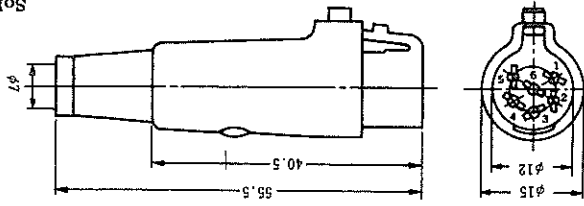

RPC1

HRS No.	Part No.	No. of pin	Colour	RoHS
113-0001-8-73	RPC1-12P-6S (73)	6	Black	○
113-0001-8-71	RPC1-12P-6S (71)	6	Glau	○
113-0020-2-71	RPC1-12RB-6P (71)	6	Black	○
113-0020-2-72	RPC1-12RB-6P (72)	6	Glau	○