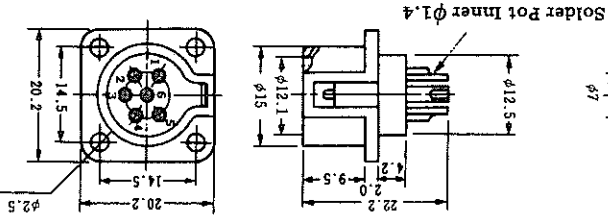

Material and Finish

Description	Material	Finish
Molding and Insulator	Polyamide resin and Polyacetal resin	-
Male pin	Brass	Silver plating
Female pin	Phosphor bronze	Silver plating

Performance

Description		Test data	
RP1 · RP2	RP9	AC500V/1 minute	AC300V/1 minute
5A	1A	Current capacity	
DC500V/1,000M Ω min	DC100V/200M Ω min	Insulation resistance	
5m Ω max at DC1A	10m Ω max at DC1A	Contact resistance	

RPC1

HRS No.	Part No.	No. of pin	Colour	RoHS
113-0001-8-73	RPC1-12P-6S (73)	6	Black	○
113-0001-8-71	RPC1-12P-6S (71)	6	Glau	○
113-0020-2-71	RPC1-12RB-6P (71)	6	Black	○
113-0020-2-72	RPC1-12RB-6P (72)	6	Glau	○

HRS No.	Part No.	No. of pin	Colour	RoHS
113-0049-4-71	RP9-7P-4P (71)	4	Black	○

HRS No.	Part No.	No. of pin	Colour
113-0050-3	RP9-7R-4S	4	Black

Remark: Applicable panel thickness: 1.6±0.03mm.

RP9

HRS No.	Part No.	No. of pin	Colour	RoHS
113-0015-2-71	RPC2-12P-7S (71)	7	Blue	○
113-0003-3-71	RPC2-12P-3S (71)	3	Blue	○

HRS No.	Part No.	No. of pin	Colour	RoHS
113-0024-3-71	RPC2-12RB-7P (71)	7	Blue	○
113-0023-0-71	RPC2-12RB-3P (71)	3	Blue	○

Note: The 7 pins of whole dimension is applied 25mm. (An example in shape)

RPC2

HRS No.	Part No.	No. of pin	Colour	RoHS
113-0065-0-71	RPC1-12RB-6PD (71)	6	Black	○