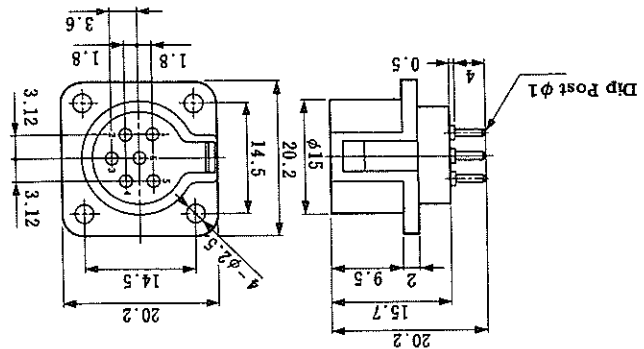

Material and Finish

Description	Material	Finish
Molding and Insulator	Polyamide resin and Polyacetal resin	-
Male pin	Brass	Silver plating
Female pin	Phosphor bronze	Silver plating

Performance

Description		Test data	
RP1 · RP2	RP9	AC500V/1 minute	AC300V/1 minute
5A	1A	Current capacity	
DC500V/1,000M Ω min	DC100V/200M Ω min	Insulation resistance	
5m Ω max at DC1A	10m Ω max at DC1A	Contact resistance	

HRS No.	Part No.	No. of pin	Colour	RoHS
113-0049-4-71	RP9-7P-4P (71)	4	Black	○

HRS No.	Part No.	No. of pin	Colour
113-0050-3	RP9-7R-4S	4	Black

Remark: Applicable panel thickness: 1.6±0.03mm.

RP9

HRS No.	Part No.	No. of pin	Colour	RoHS
113-0015-2-71	RPC2-12P-7S (71)	7	Blue	○
113-0003-3-71	RPC2-12P-3S (71)	3	Blue	○

HRS No.	Part No.	No. of pin	Colour	RoHS
113-0024-3-71	RPC2-12RB-7P (71)	7	Blue	○
113-0023-0-71	RPC2-12RB-3P (71)	3	Blue	○

Note: The 7 pins of whole dimension is applied 25mm. (An example in shape)

RPC2

HRS No.	Part No.	No. of pin	Colour	RoHS
113-0065-0-71	RPC1-12RB-6PD (71)	6	Black	○