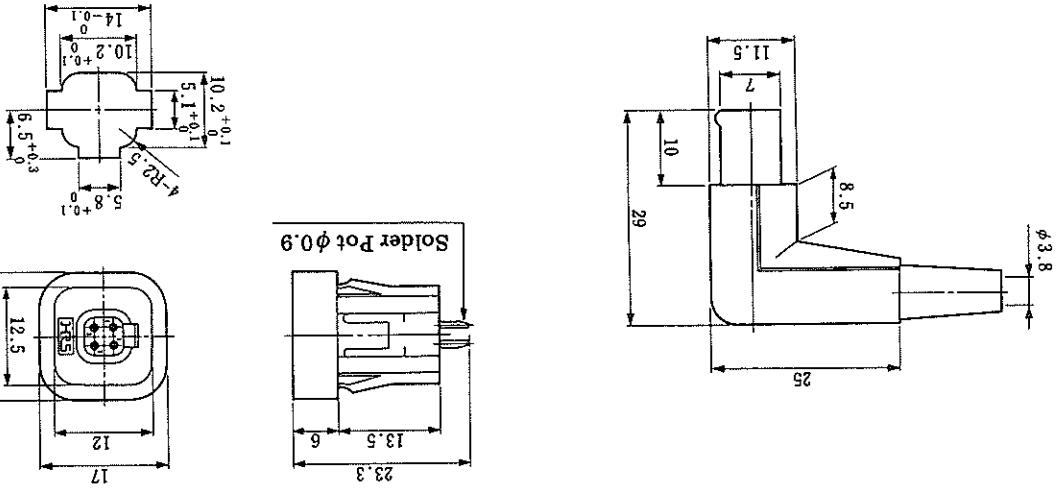

Material and Finish

Description	Material	Finish
Molding and Insulator	Polyamide resin and Polyacetal resin	-
Male pin	Brass	Silver plating
Female pin	Phosphor bronze	Silver plating

Performance

Description		Test data	
RP1 · RP2	RP9	AC500V/1 minute	AC300V/1 minute
5A	1A	Current capacity	
DC500V/1,000M Ω min	DC100V/200M Ω min	Insulation resistance	
5m Ω max at DC1A	10m Ω max at DC1A	Contact resistance	

RPC1

HRS No.	Part No.	No. of pin	Colour	RoHS
113-0001-8-73	RPC1-12P-6S (73)	6	Black	○
113-0001-8-71	RPC1-12P-6S (71)	6	Glau	○
113-0020-2-71	RPC1-12RB-6P (71)	6	Black	○
113-0020-2-72	RPC1-12RB-6P (72)	6	Glau	○

HRS No.	Part No.	No. of pin	Colour	RoHS
113-0049-4-71	RP9-7P-4P (71)	4	Black	○

HRS No.	Part No.	No. of pin	Colour
113-0050-3	RP9-7R-4S	4	Black

Remark: Applicable panel thickness: 1.6±0.03mm.

RP9

HRS No.	Part No.	No. of pin	Colour	RoHS
113-0015-2-71	RPC2-12P-7S (71)	7	Blue	○
113-0003-3-71	RPC2-12P-3S (71)	3	Blue	○

HRS No.	Part No.	No. of pin	Colour	RoHS
113-0024-3-71	RPC2-12RB-7P (71)	7	Blue	○
113-0023-0-71	RPC2-12RB-3P (71)	3	Blue	○

Note: The 7 pins of whole dimension is applied 25mm. (An example in shape)

RPC2

HRS No.	Part No.	No. of pin	Colour	RoHS
113-0065-0-71	RPC1-12RB-6PD (71)	6	Black	○