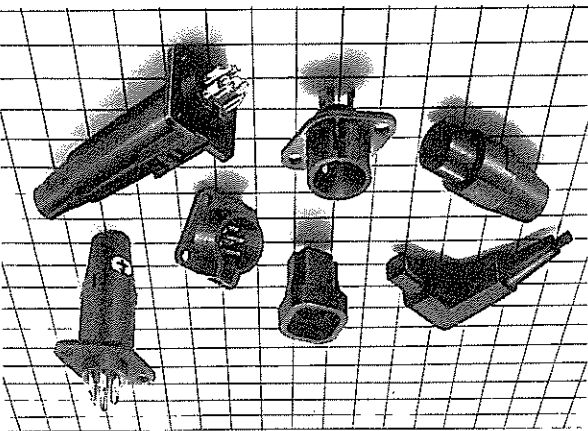

RP SERIES CIRCULAR PLASTIC CONNECTORS

Scope

RP series plastic connectors are developed to meet the demands of low cost and light weight consumer electronic equipment. Its unique one-touch locking mechanism is a push-on system. It offers easy coupling and stable performance.

Material and Finish

Description	Material	Finish
Molding and Insulator	Polyamide resin and Polyacetal resin	-
Male pin	Brass	Silver plating
Female pin	Phosphor bronze	Silver plating

Performance

Description		Test data	
RP1 · RP2	RP9	AC500V/1 minute	AC300V/1 minute
5A	1A	Current capacity	
DC500V/1,000M Ω min	DC100V/200M Ω min	Insulation resistance	
5m Ω max at DC1A	10m Ω max at DC1A	Contact resistance	

RPC1

HRS No.	Part No.	No. of pin	Colour	RoHS
113-0001-8-73	RPC1-12P-6S (73)	6	Black	○
113-0001-8-71	RPC1-12P-6S (71)	6	Glau	○
113-0020-2-71	RPC1-12RB-6P (71)	6	Black	○
113-0020-2-72	RPC1-12RB-6P (72)	6	Glau	○

HRS No.	Part No.	No. of pin	Colour	RoHS
113-0024-3-71	RPC2-12RB-7P (71)	7	Blue	○
113-0023-0-71	RPC2-12RB-3P (71)	3	Blue	○

Note: The 7 pins of whole dimension is applied 25mm. (An example in shape)

RPC2

HRS No.	Part No.	No. of pin	Colour	RoHS
113-0065-0-71	RPC1-12RB-6PD (71)	6	Black	○