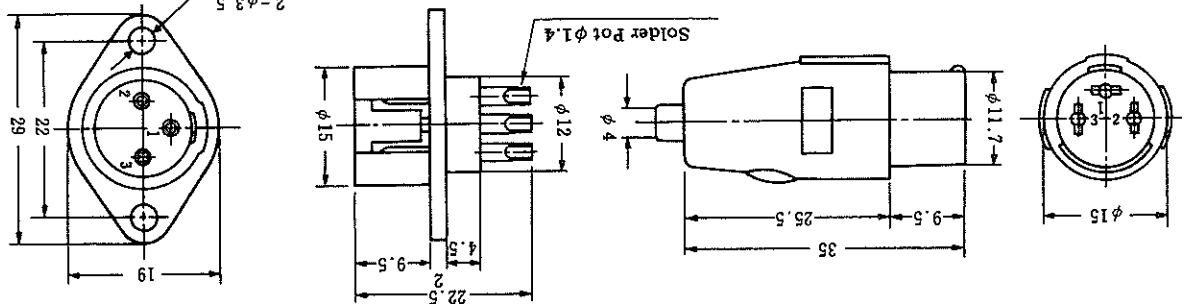

HRS No.	Part No.	No. of pin	Colour	RoHS
113-0049-4-71	RP9-7P-4P (71)	4	Black	○

HRS No.	Part No.	No. of pin	Colour
113-0050-3	RP9-7R-4S	4	Black

Remark: Applicable panel thickness: 1.6±0.03mm.

RP9

HRS No.	Part No.	No. of pin	Colour	RoHS
113-0015-2-71	RPC2-12P-7S (71)	7	Blue	○
113-0003-3-71	RPC2-12P-3S (71)	3	Blue	○

HRS No.	Part No.	No. of pin	Colour	RoHS
113-0024-3-71	RPC2-12RB-7P (71)	7	Blue	○
113-0023-0-71	RPC2-12RB-3P (71)	3	Blue	○

Note: The 7 pins of whole dimension is applied 25mm. (An example in shape)

RPC2

HRS No.	Part No.	No. of pin	Colour	RoHS
113-0065-0-71	RPC1-12RB-6PD (71)	6	Black	○