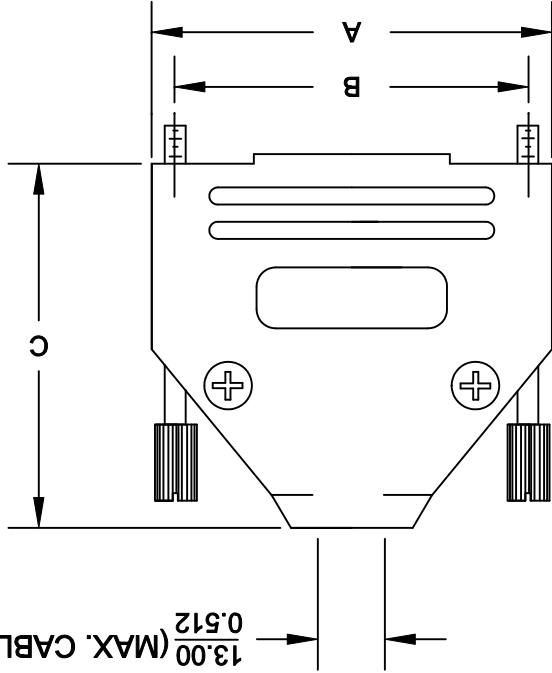

ROHS COMPLIANT

MH CONNECTORS LTD.

PLASTIC: ABS POLYLAC - BLACK - UL RECOGNIZED
 JACKSCREWS: STEEL - BLACK OXIDE
 M3 HOODSCREWS: STEEL - BLACK OXIDE
 COMPRESSION INSERT: ABS UL RECOGNIZED
 M3 NUT: STEEL - BLACK OXIDE
 OPERATING TEMP: - 55°C TO + 110°C

BACKSHELL KIT INCLUDES:
 (2) BACKSHELL HALVES
 (2) 4-40 THUMBSCREWS
 (2) HOUSING SCREWS/NUTS
 (1) SET OF COMPRESSION INSERTS-VARIOUS SIZES
 DIAMETERS: 4mm (.157"), 5mm (.197"), 7mm (.276"), 9mm (.354")

SIZE:	P/N - BULK:	PRODUCT CODE:
9-WAY	6561-0108-01	MHDTPPK-9
15-WAY	6561-0108-02	MHDTPPK-15
25-WAY	6561-0108-03	MHDTPPK-25
37-WAY	6561-0108-04	MHDTPPK-37

SIZE:	P/N - KITTED:	PRODUCT CODE:
9-WAY	6560-0108-01	MHDTPPK-9-K
15-WAY	6560-0108-02	MHDTPPK-15-K
25-WAY	6560-0108-03	MHDTPPK-25-K
37-WAY	6560-0108-04	MHDTPPK-37-K

ORDERING INFORMATION:

SIZE	DIMENSIONS (mm/in)		
	A ±.25	B ±.005	C ±.010
9	31.20	24.99	39.90
	1.228	0.984	1.571
	39.50	33.32	41.50
15	1.555	1.312	1.634
	53.40	47.04	48.60
	2.102	1.852	1.913
25	69.70	63.50	53.60
	2.744	2.500	2.110
	2.102	1.852	1.913
37	69.70	63.50	53.60
	2.744	2.500	2.110
	2.102	1.852	1.913