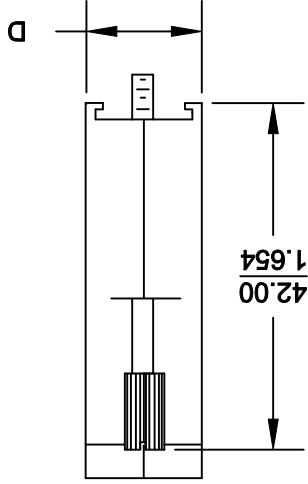

ROHS COMPLIANT

MH CONNECTORS LTD.

PLASTIC: ABS POLYLAC - BLACK - UL RECOGNIZED
 JACKSCREWS: STEEL - BLACK OXIDE
 M3 HOODSCREWS: STEEL - BLACK OXIDE
 COMPRESSION INSERT: ABS UL RECOGNIZED
 M3 NUT: STEEL - BLACK OXIDE
 OPERATING TEMP: - 55°C TO + 110°C

BACKSHELL KIT INCLUDES:
 (2) BACKSHELL HALVES
 (2) 4-40 THUMBSCREWS
 (2) HOUSING SCREWS/NUTS
 (1) SET OF COMPRESSION INSERTS-VARIOUS SIZES
 DIAMETERS: 4mm (.157"), 5mm (.197"), 7mm (.276"), 9mm (.354")

ORDERING INFORMATION:

SIZE	DIMENSIONS (mm/in)		
	A ±.25	B ±.005	C ±.010
9	31.20	24.99	39.90
	1.228	0.984	1.571
	39.50	33.32	41.50
15	1.555	1.312	1.634
	53.40	47.04	48.60
	2.102	1.852	1.913
25	69.70	63.50	53.60
	2.744	2.500	2.110
	2.102	1.852	1.913
37	69.70	63.50	53.60
	2.744	2.500	2.110
	2.102	1.852	1.913