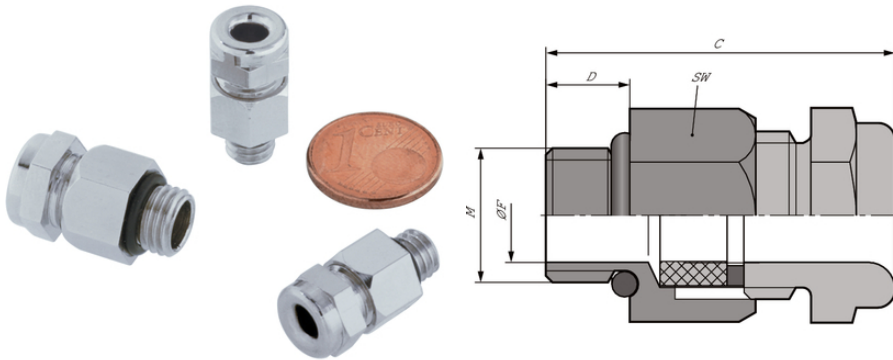

**SKINDICHT® MINI NBR**

SKINDICHT® MINI, cable gland for the smallest conductor sizes and high packing density, gentle cable clamping and high degree of protection

Space requirement

Kompletterande automationskomponenter från Lapp

**Benefits**

High degree of protection  
For the smallest conductor sizes  
Low height  
Gentle cable clamping  
High packing density

**Application range**

For use wherever there is limited assembly space.  
Sensors  
Measurement and control technology

**SKINDICHT® MINI NBR****Technical Data**

Classification ETIM 5:	ETIM 5.0 Class-ID: EC000441 ETIM 5.0 Class-Description: Cable screw gland
Classification ETIM 6:	ETIM 6.0 Class-ID: EC000441 ETIM 6.0 Class-Description: Cable screw gland
Caution:	Recommendation of torque M 6 x 1 1,5 Nm M 8 x 1 3,0 Nm M 10 x 1 6,0 Nm
Material:	Body: Nickel-plated brass Sealing: CR/NBR
Protection rating:	IP 66 IP 68 - 5 bar
Temperature range:	-20°C to +100°C

**Note**

Photographs and graphics are not to scale and do not represent detailed images of the respective products. Prices are net prices without VAT and surcharges. Sale to business customers only.

Article number	Article designation / size	Clamping range ØF (mm)	SW wrench size mm	Overall length, C (mm)	Thread length, C (mm)
SKINDICHT® MINI NBR					
52001860	M 6 x 1	2 - 3	9	19.7	5
52001880	M 8 x 1	3.5 - 5.5	11	20.5	5
52001895	M 10 x 1	5 - 7	14	22.3	5