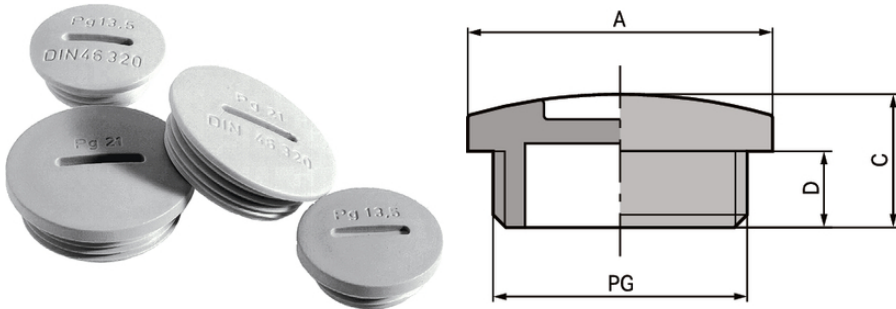

## SKINDICHT® BLK / BLK-GL

SKINDICHT® BLK / BLK-GL, blind plug with PG connection thread, for closing pre-threaded holes

### Technical Data

Classification ETIM 5:	ETIM 5.0 Class-ID: EC000032 ETIM 5.0 Class-Description: Plug for cable screw gland
Classification ETIM 6:	ETIM 6.0 Class-ID: EC000032 ETIM 6.0 Class-Description: Plug for cable screw gland with O-ring fitted
On request:	Light grey (RAL 7035)
Colour delivered:	BLK: polystyrene BLK-GL: glass fibre-reinforced polyamide
Material:	IP 54 IP 68 (with O-Ring)
Protection rating:	BLK: -20°C to +70°C BLK-GL: -40°C to +100°C
Temperature range:	