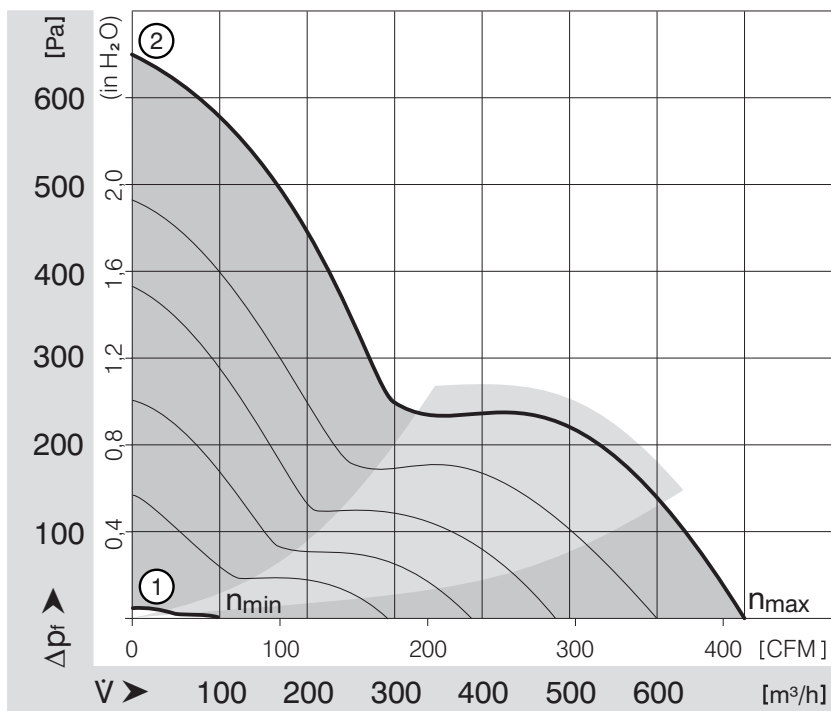

Charts: Air flow