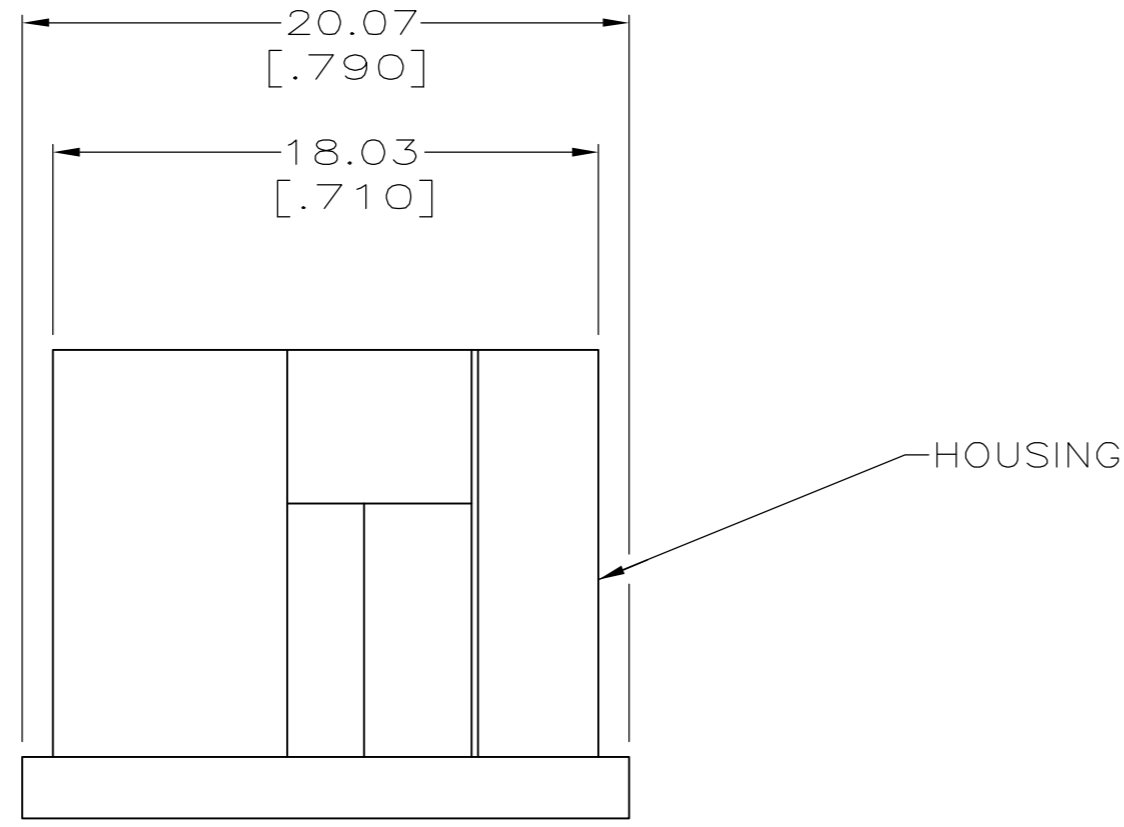

- ① HOUSING: NYLON, UL 94V-0 RATED, BLACK.
- ② CONTACTS & GROUND CONTACT: 2.54 μm [.000100] MIN TIN OVER 1.27 μm [.000050] MIN NICKEL.
- ③ ACCEPTS #2 SELF-TAPPING SCREW, .250 LONG REF.
- ④ CONTACTS & GROUND CONTACT: BRASS.

5211508
 5211508-1
 PART NUMBER

THIS DRAWING IS A CONTROLLED DOCUMENT.		DWN	L. VARELA - DOCK5	11-11-04		Tyco Electronics Corporation	
DIMENSIONS: mm [INCHES]		CHK	C. ROHDE	11-11-04		Harrisburg, PA 17105-3608	
TOLERANCES UNLESS OTHERWISE SPECIFIED:		APVD	M. WALMSLEY	11-11-04	NAME		
0 PLC ± -	1 PLC ± -	PRODUCT SPEC	108-10047		RECEPTACLE ASSY, RIGHT ANGLE, 4 POSITION, CIRCULAR DIN		
2 PLC ± 0.13[.005]	3 PLC ± -	APPLICATION SPEC	114-40025		SIZE	CAGE CODE	DRAWING NO
4 PLC ± -	ANGLES ± 0° 30'	FINISH	②		A2	00779	C=5211508
MATERIAL		① ④		WEIGHT -		RESTRICTED TO	-
CUSTOMER DRAWING		SCALE 4:1		SHEET 1 of 1		REV 01	