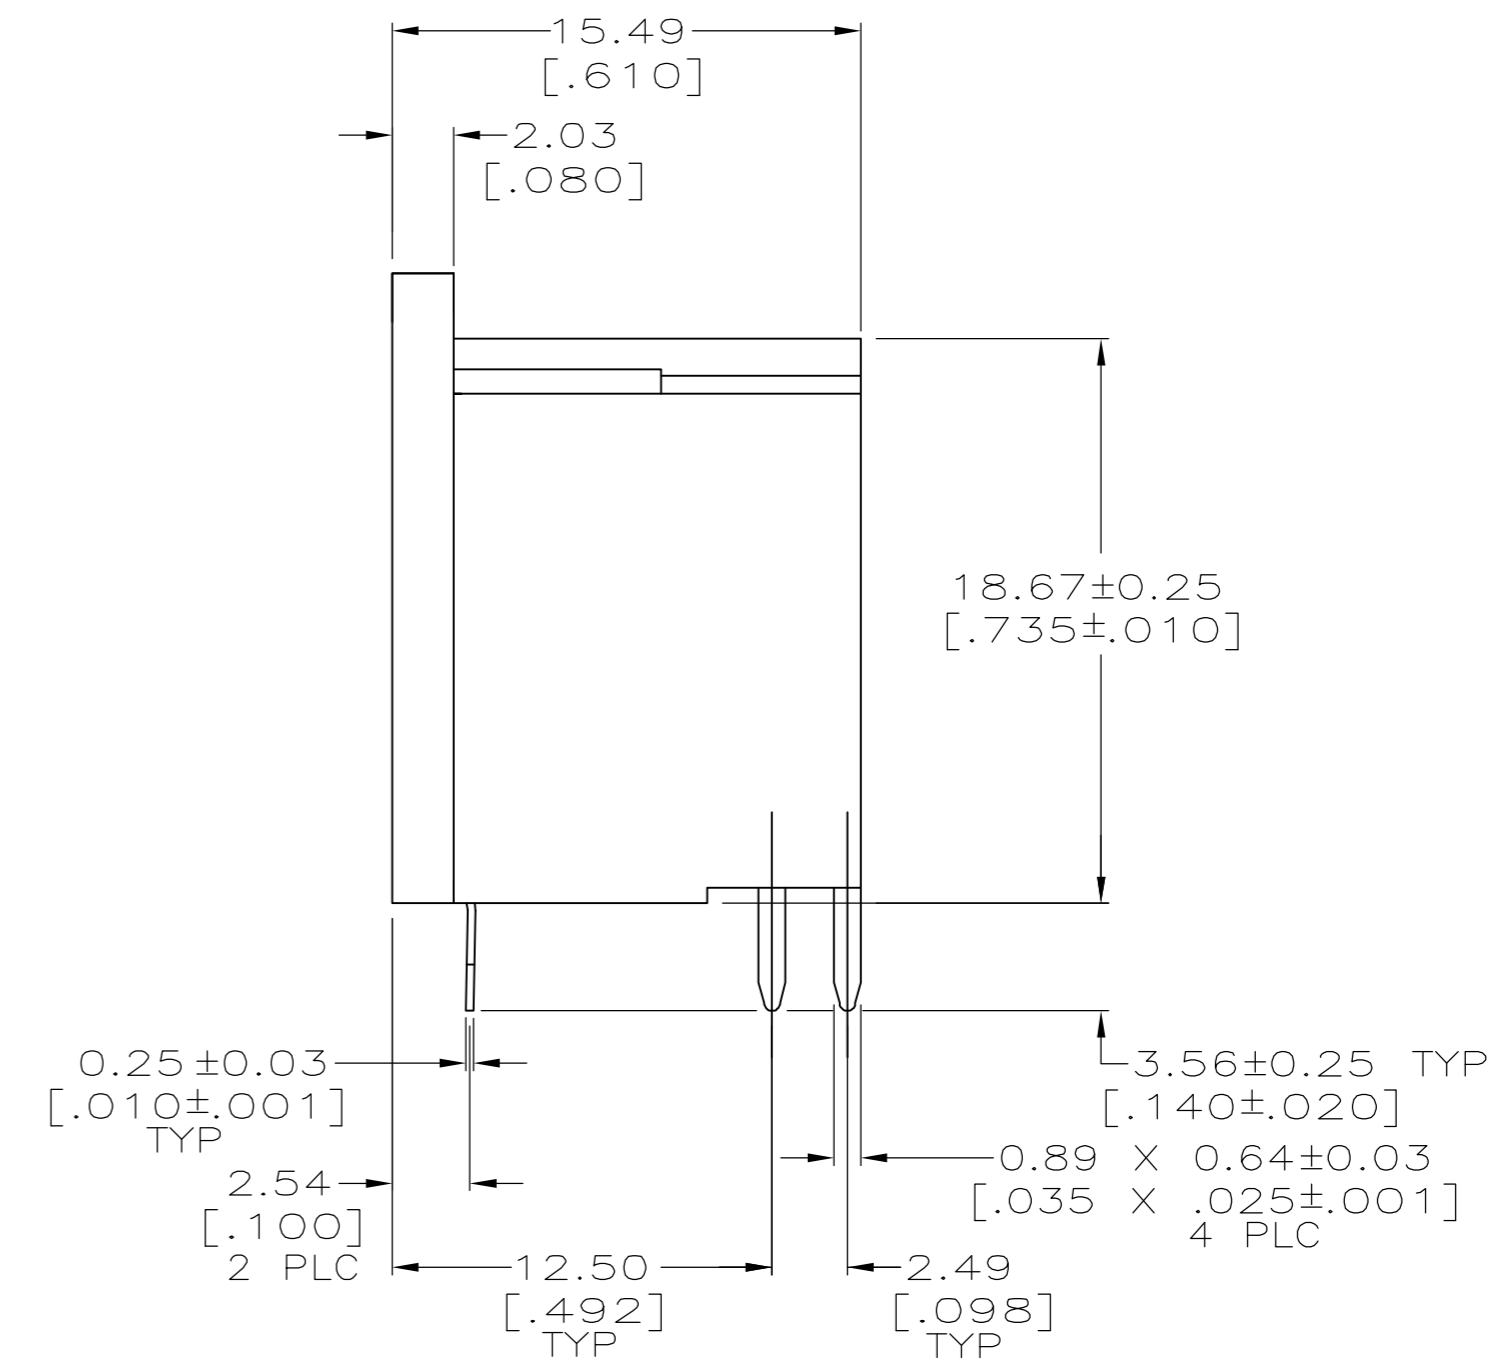

- ① HOUSING: NYLON, UL 94V-0 RATED, BLACK.
- ② CONTACTS & GROUND CONTACT: 2.54 μm [.000100] MIN TIN OVER 1.27 μm [.000050] MIN NICKEL.
- ③ ACCEPTS #2 SELF-TAPPING SCREW, .250 LONG REF.
- ④ CONTACTS & GROUND CONTACT: BRASS.

5211508
 5211508-1
 PART NUMBER

THIS DRAWING IS A CONTROLLED DOCUMENT.		DWN	L. VARELA - DOCK5	11-11-04		Tyco Electronics Corporation	
DIMENSIONS: mm [INCHES]		CHK	C. ROHDE	11-11-04		Harrisburg, PA 17105-3608	
TOLERANCES UNLESS OTHERWISE SPECIFIED:		APVD	M. WALMSLEY	11-11-04	NAME		
0 PLC ± -	1 PLC ± -	PRODUCT SPEC	108-10047		RECEPTACLE ASSY, RIGHT ANGLE, 4 POSITION, CIRCULAR DIN		
2 PLC ± 0.13[.005]	3 PLC ± -	APPLICATION SPEC	114-40025		SIZE	CAGE CODE	DRAWING NO
4 PLC ± -	ANGLES ± 0° 30'	FINISH	②		A2	00779	C=5211508
MATERIAL		① ④		WEIGHT -		RESTRICTED TO	-
CUSTOMER DRAWING		SCALE 4:1		SHEET 1 of 1		REV 01	