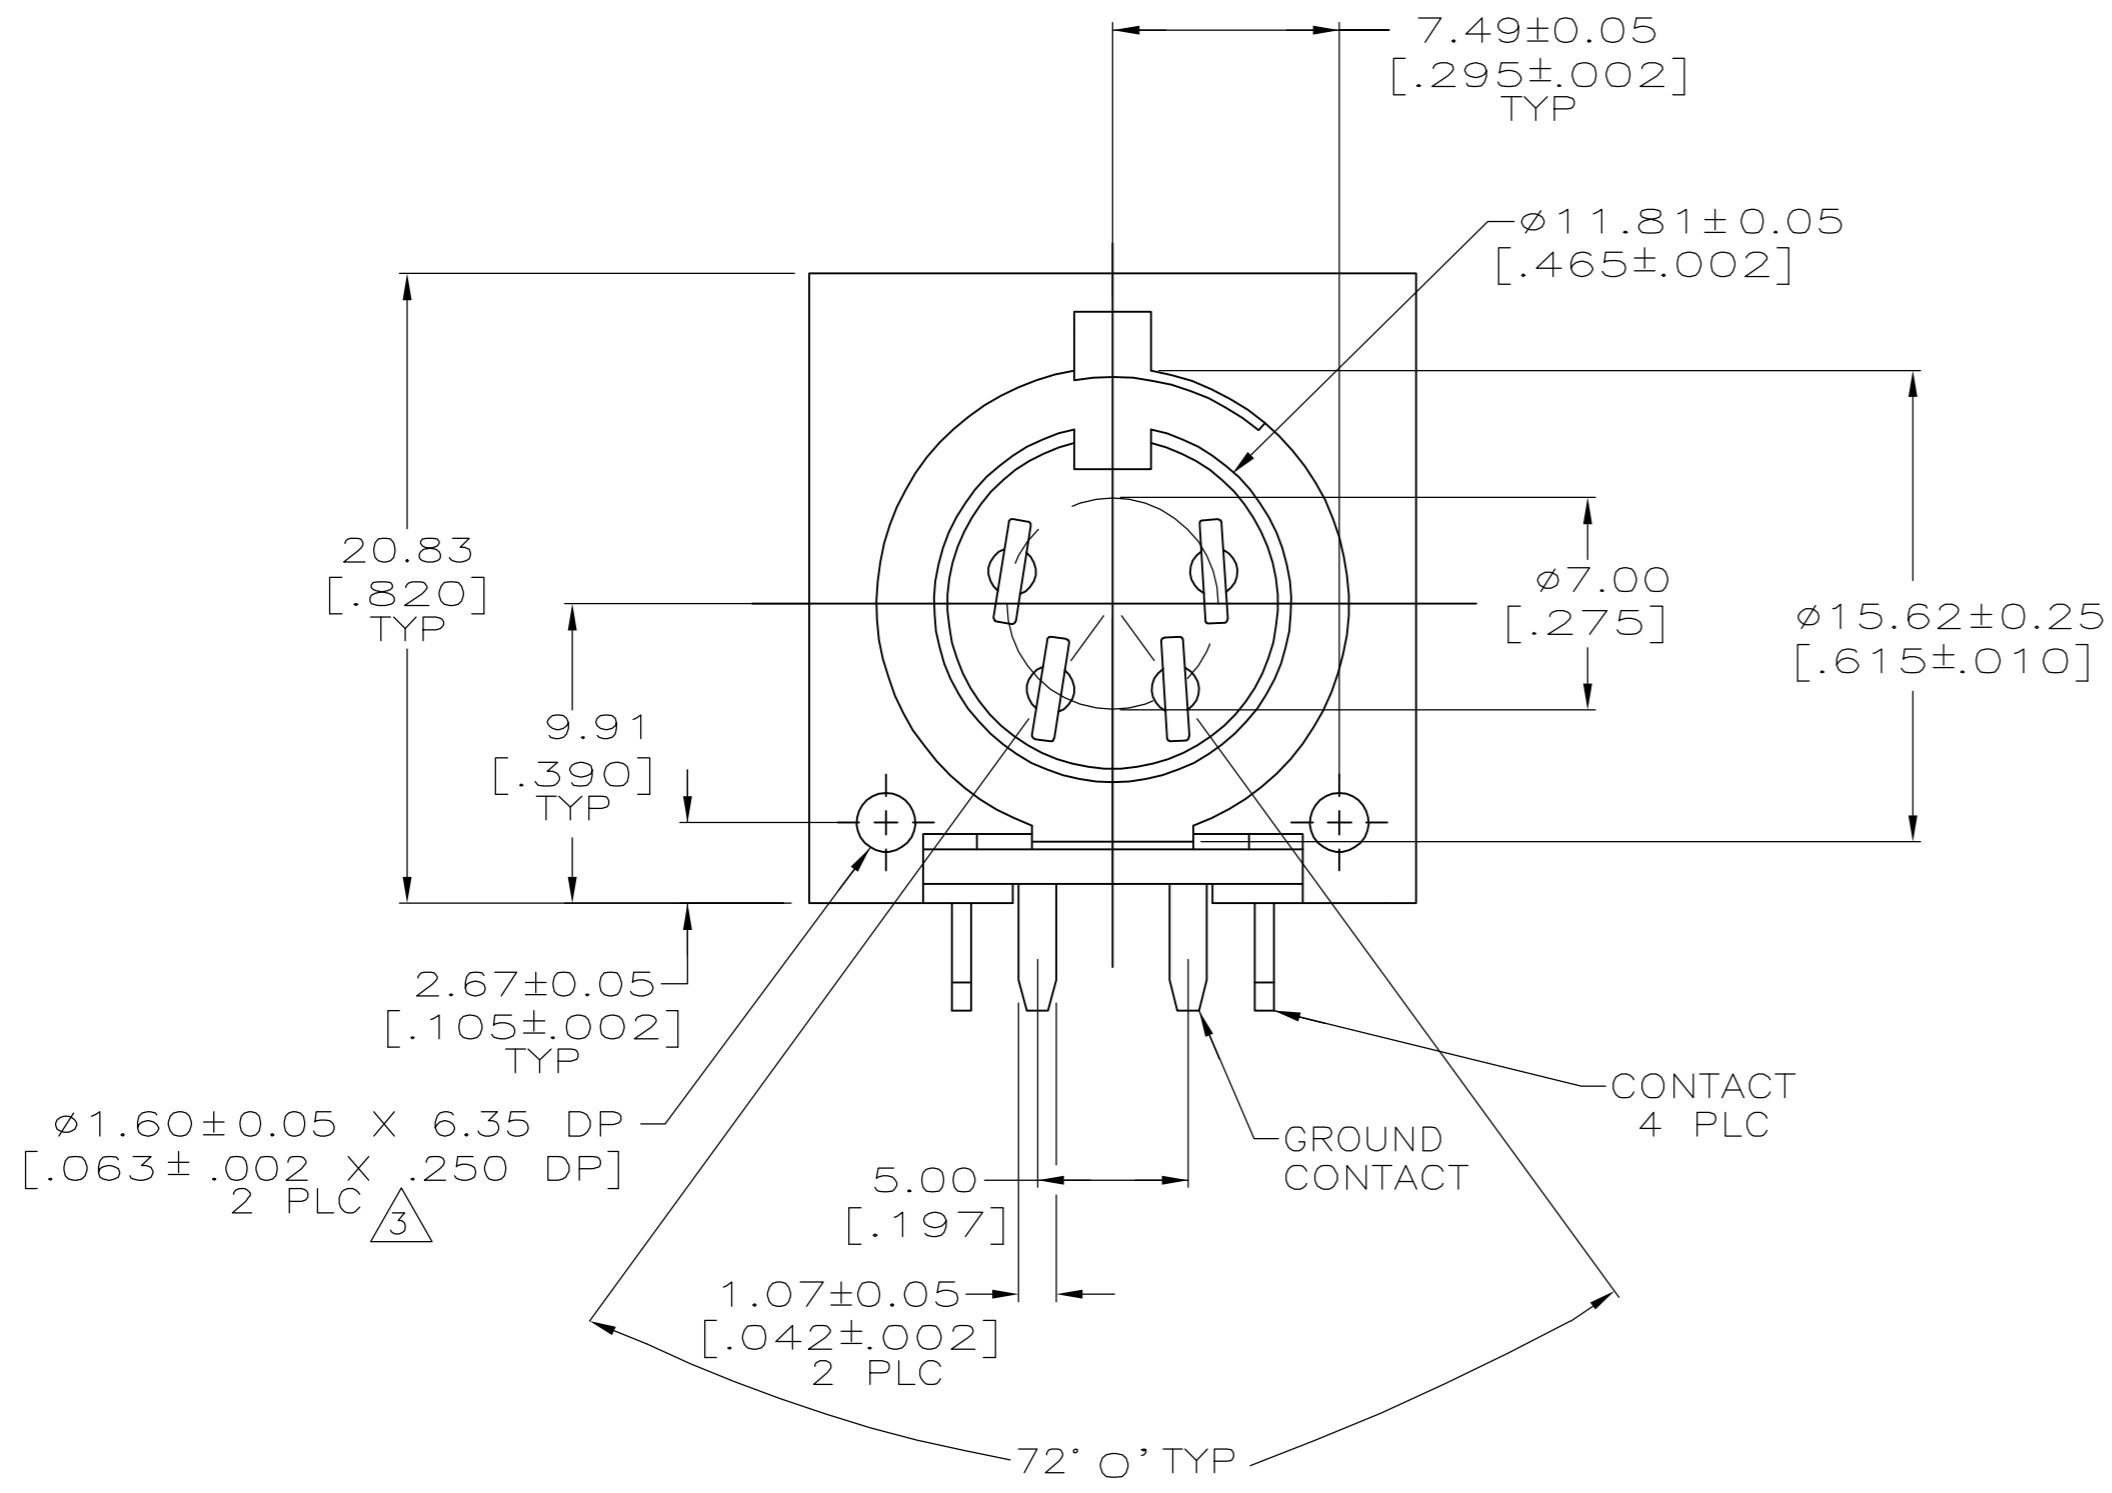

- ① HOUSING: NYLON, UL 94V-0 RATED, BLACK.
- ② CONTACTS & GROUND CONTACT: 2.54 μm [.000100] MIN TIN OVER 1.27 μm [.000050] MIN NICKEL.
- ③ ACCEPTS #2 SELF-TAPPING SCREW, .250 LONG REF.
- ④ CONTACTS & GROUND CONTACT: BRASS.

5211508
 5211508-1
 PART NUMBER

THIS DRAWING IS A CONTROLLED DOCUMENT.		DWN	L. VARELA - DOCK5	11-11-04		Tyco Electronics Corporation	
DIMENSIONS: mm [INCHES]		CHK	C. ROHDE	11-11-04		Harrisburg, PA 17105-3608	
TOLERANCES UNLESS OTHERWISE SPECIFIED:		APVD	M. WALMSLEY	11-11-04	NAME		
0 PLC ± -	1 PLC ± -	PRODUCT SPEC	108-10047		RECEPTACLE ASSY, RIGHT ANGLE, 4 POSITION, CIRCULAR DIN		
2 PLC ± 0.13[.005]	3 PLC ± -	APPLICATION SPEC	114-40025		SIZE	CAGE CODE	DRAWING NO
4 PLC ± -	ANGLES ± 0° 30'	FINISH	②		A2	00779	C=5211508
MATERIAL		① ④		WEIGHT -		RESTRICTED TO	-
CUSTOMER DRAWING		SCALE 4:1		SHEET 1 of 1		REV 01	