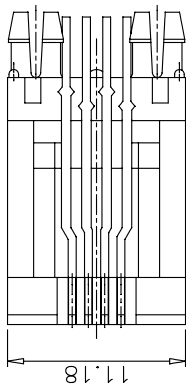

THIS SERIES FULLY CONFORMS TO THE  
EUROPEAN UNION DIRECTIVES 2002/95/EC  
AND 2002/96/EC FOR ROHS COMPLIANCY.

MH CONNECTORS LTD.

DRAWING No MHRJ44NFR4		SCALE	
REV: 1.0	SHEET OF 1	APPROVED	DATE
DATE 03-18-13		Johnny	DATE
DRAWN		THESE DRAWINGS AND SPECIFICATIONS ARE THE PROPERTY OF MH CONNECTORS LTD. AND SHALL NOT BE REPRODUCED, COPIED OR USED AS THE BASIS FOR THE MANUFACTURE OR SALE OF APPARATUS WITHOUT WRITTEN PERMISSION.	

MATERIALS:

1. PLASTIC HOUSING: ENGINEERING THERMOPLASTIC FLAMMABILITY RATING UL 94V-0
2. CONTACTS: PHOSPHOR BRONZE
3. PLATING: GOLD PLATING OVER NICKEL IN CONTACT
- TIN PLATING OVER NICKEL IN SOLDER AREA

THIS IS A C.A.D. GENERATED DRAWING  
DO NOT MAKE MANUAL REVISIONS TO MASTER.

\* UNLESS OTHERWISE SPECIFIED TOLERANCES  
ON DECIMAL IS: ANGLE ± 3°  
UNIT: MM  
X ±0.50  
X ±0.38  
X ±0.25  
XX ±0.10