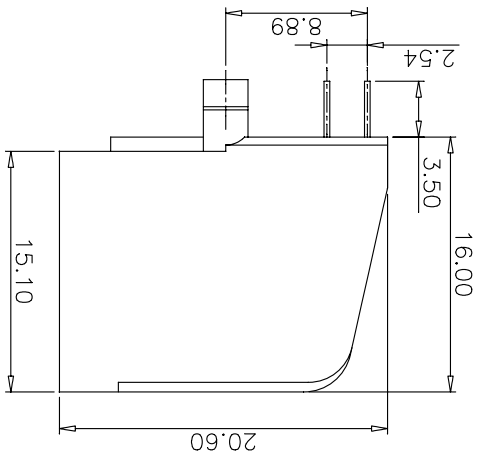

THIS SERIES FULLY CONFORMS TO THE  
EUROPEAN UNION DIRECTIVES 2002/95/EC  
AND 2002/96/EC FOR ROHS COMPLIANCY.

MH CONNECTORS LTD.

DRAWING No MHRJ44NFR4		SCALE	
REV: 1.0	SHEET OF 1	APPROVED	DATE
DATE 03-18-13		Johnny	DATE
DRAWN		THESE DRAWINGS AND SPECIFICATIONS ARE THE PROPERTY OF MH CONNECTORS LTD. AND SHALL NOT BE REPRODUCED, COPIED OR USED AS THE BASIS FOR THE MANUFACTURE OR SALE OF APPARATUS WITHOUT WRITTEN PERMISSION.	