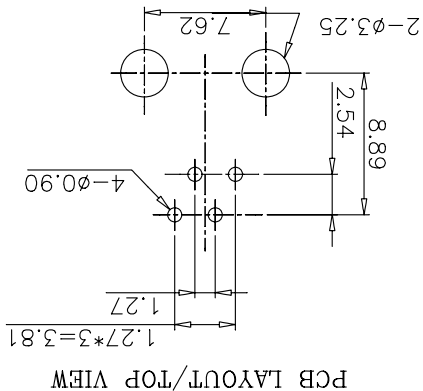

THIS SERIES FULLY CONFORMS TO THE  
EUROPEAN UNION DIRECTIVES 2002/95/EC  
AND 2002/96/EC FOR ROHS COMPLIANCY.

MH CONNECTORS LTD.

DRAWING No MHRJ44NFR4		SCALE	
REV: 1.0	SHEET OF 1	APPROVED	DATE
DATE 03-18-13		Johnny	DATE
DRAWN		THESE DRAWINGS AND SPECIFICATIONS ARE THE PROPERTY OF MH CONNECTORS LTD. AND SHALL NOT BE REPRODUCED, COPIED OR USED AS THE BASIS FOR THE MANUFACTURE OR SALE OF APPARATUS WITHOUT WRITTEN PERMISSION.	