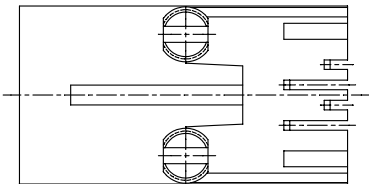

THIS SERIES FULLY CONFORMS TO THE  
EUROPEAN UNION DIRECTIVES 2002/95/EC  
AND 2002/96/EC FOR ROHS COMPLIANCY.

MH CONNECTORS LTD.

DRAWING No MHRJ44NFR4		SCALE	
REV: 1.0	SHEET OF 1	APPROVED	DATE
DATE 03-18-13		Johnny	DATE
DRAWN		THESE DRAWINGS AND SPECIFICATIONS ARE THE PROPERTY OF MH CONNECTORS LTD. AND SHALL NOT BE REPRODUCED, COPIED OR USED AS THE BASIS FOR THE MANUFACTURE OR SALE OF APPARATUS WITHOUT WRITTEN PERMISSION.	

MATERIALS:

1. PLASTIC HOUSING: ENGINEERING THERMOPLASTIC FLAMMABILITY RATING UL 94V-0
2. CONTACTS: PHOSPHOR BRONZE
3. PLATING: GOLD PLATING OVER NICKEL IN CONTACT
- TIN PLATING OVER NICKEL IN SOLDER AREA