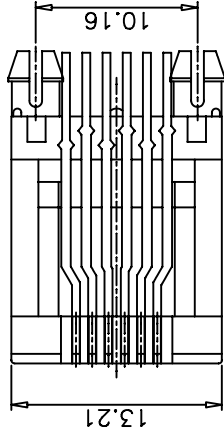

THIS SERIES FULLY CONFORMS TO THE
EUROPEAN UNION DIRECTIVES 2002/95/EC
AND 2002/96/EC FOR ROHS COMPLIANCY.

MH CONNECTORS LTD.

DRAWING No
MHRJ66NFR A

SCALE SHEET OF 1 OF 1
REV: 1.0

THESE DRAWINGS AND SPECIFICATIONS ARE THE
PROPERTY OF MH CONNECTORS LTD. AND SHALL NOT
BE REPRODUCED, COPIED OR USED AS THE BASIS FOR
THE MANUFACTURE OR SALE OF APPARATUS WITHOUT
WRITTEN PERMISSION.

PCB LAYOUT/TOP VIEW

THIS IS A C.A.D. GENERATED DRAWING
DO NOT MAKE MANUAL REVISIONS TO MASTER.

* UNLESS OTHERWISE SPECIFIED TOLERANCES
ON DECIMAL IS: ANGLE ± 3°
UNIT: MM
X ±0.50
X ±0.38
X ±0.25
XX ±0.10
XXX ±0.10