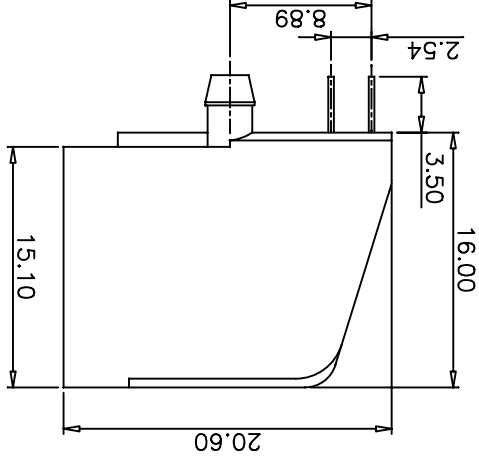

THIS SERIES FULLY CONFORMS TO THE
EUROPEAN UNION DIRECTIVES 2002/95/EC
AND 2002/96/EC FOR ROHS COMPLIANCY.

MH CONNECTORS LTD.

DRAWING No
MHRJ66NFR A

SCALE SHEET OF 1 OF 1
REV: 1.0

THESE DRAWINGS AND SPECIFICATIONS ARE THE
PROPERTY OF MH CONNECTORS LTD. AND SHALL NOT
BE REPRODUCED, COPIED OR USED AS THE BASIS FOR
THE MANUFACTURE OR SALE OF APPARATUS WITHOUT
WRITTEN PERMISSION.

PCB LAYOUT/TOP VIEW

THIS IS A C.A.D. GENERATED DRAWING
DO NOT MAKE MANUAL REVISIONS TO MASTER.

* UNLESS OTHERWISE SPECIFIED TOLERANCES
ON DECIMAL IS: ANGLE ± 3°
UNIT: MM
X ±0.50
X ±0.38
X ±0.25
XX ±0.10
XXX ±0.10