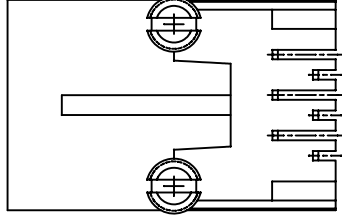

THIS SERIES FULLY CONFORMS TO THE
EUROPEAN UNION DIRECTIVES 2002/95/EC
AND 2002/96/EC FOR ROHS COMPLIANCY.

MH CONNECTORS LTD.

DRAWING No
MHRJ66NFR A

SCALE SHEET OF 1 OF 1
REV: 1.0

THESE DRAWINGS AND SPECIFICATIONS ARE THE
PROPERTY OF MH CONNECTORS LTD. AND SHALL NOT
BE REPRODUCED, COPIED OR USED AS THE BASIS FOR
THE MANUFACTURE OR SALE OF APPARATUS WITHOUT
WRITTEN PERMISSION.

DRAWN Johnny
DATE 03-15-13
APPROVED
DATE

MATERIALS:
1. PLASTIC HOUSING: ENGINEERING
THERMOPLASTIC FLAMMABILITY
RATING UL 94V-0
2. CONTACTS: PHOSPHOR BRONZE
3. PLATING: GOLD PLATING OVER NICKEL
IN CONTACT
TIN PLATING OVER NICKEL IN SOLDER
AREA

PCB LAYOUT/TOP VIEW