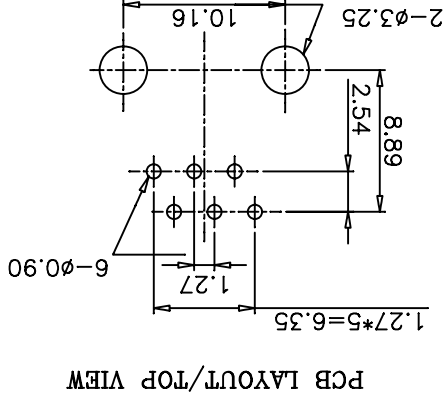

THIS SERIES FULLY CONFORMS TO THE
EUROPEAN UNION DIRECTIVES 2002/95/EC
AND 2002/96/EC FOR ROHS COMPLIANCY.

MH CONNECTORS LTD.

DRAWING No
MHRJ66NFR A

SCALE SHEET OF 1 OF 1
REV: 1.0

THESE DRAWINGS AND SPECIFICATIONS ARE THE
PROPERTY OF MH CONNECTORS LTD. AND SHALL NOT
BE REPRODUCED, COPIED OR USED AS THE BASIS FOR
THE MANUFACTURE OR SALE OF APPARATUS WITHOUT
WRITTEN PERMISSION.

PCB LAYOUT/TOP VIEW

THIS IS A C.A.D. GENERATED DRAWING
DO NOT MAKE MANUAL REVISIONS TO MASTER.

* UNLESS OTHERWISE SPECIFIED TOLERANCES
ON DECIMAL IS: ANGLE ± 3°
UNIT: MM
X ±0.50
X ±0.38
X ±0.25
XX ±0.10
XXX ±0.10