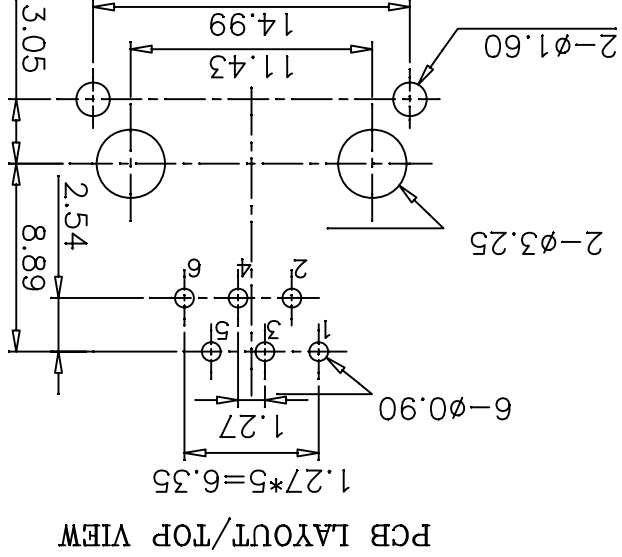

THIS SERIES FULLY CONFORMS TO THE
EUROPEAN UNION DIRECTIVES 2002/95/EC
AND 2002/96/EC FOR ROHS COMPLIANCY.

MH CONNECTORS LTD.

DRAWING No
MHRJ66NFRAS

SCALE
SHEET OF 1
REV: 1.0

APPROVED
DATE
DRAWN
DATE
JHNNY
07-22-13

THESE DRAWINGS AND SPECIFICATIONS ARE THE
PROPERTY OF MH CONNECTORS LTD. AND SHALL NOT
BE REPRODUCED, COPIED OR USED AS THE BASIS FOR
THE MANUFACTURE OR SALE OF APPARATUS WITHOUT
WRITTEN PERMISSION.

THIS IS A C.A.D. GENERATED DRAWING
DO NOT MAKE MANUAL REVISIONS TO MASTER.

* UNLESS OTHERWISE SPECIFIED TOLERANCES
ON DECIMAL IS: ANGLE ± 3°
X ± 0.50
X ± 0.38
XX ± 0.25
XXX ± 0.10
UNIT: MM

MATERIALS:
1.PLASTIC HOUSING : ENGINEERING THERMOPLASTIC
FLAMMABILITY RATING UL 94V-0.
2.CONTACTS : PHOSPHOR BRONZE.
3.PLATING : GOLD PLATING OVER NICKEL IN CONTACT.
TIN PLATING OVER NICKEL IN SOLDER AREA.
4.SHIELDED : BRASS WITH NICKEL PLATED.