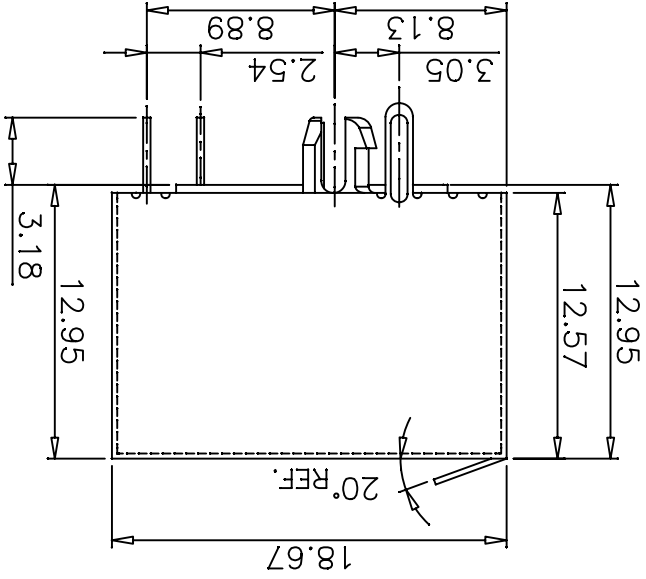

THIS SERIES FULLY CONFORMS TO THE
EUROPEAN UNION DIRECTIVES 2002/95/EC
AND 2002/96/EC FOR ROHS COMPLIANCY.

MH CONNECTORS LTD.

DRAWING No
MHRJ66NFRAS

SCALE
SHEET OF 1
REV: 1.0

APPROVED
DATE
DRAWN
DATE
JHNNY
07-22-13

THESE DRAWINGS AND SPECIFICATIONS ARE THE
PROPERTY OF MH CONNECTORS LTD. AND SHALL NOT
BE REPRODUCED, COPIED OR USED AS THE BASIS FOR
THE MANUFACTURE OR SALE OF APPARATUS WITHOUT
WRITTEN PERMISSION.

THIS IS A C.A.D. GENERATED DRAWING
DO NOT MAKE MANUAL REVISIONS TO MASTER.

* UNLESS OTHERWISE SPECIFIED TOLERANCES
ON DECIMAL IS: ANGLE ± 3°
X ± 0.50
X ± 0.38
XX ± 0.25
XXX ± 0.10
UNIT: MM

MATERIALS:
1.PLASTIC HOUSING : ENGINEERING THERMOPLASTIC
FLAMMABILITY RATING UL 94V-0.
2.CONTACTS : PHOSPHOR BRONZE.
3.PLATING : GOLD PLATING OVER NICKEL IN CONTACT.
TIN PLATING OVER NICKEL IN SOLDER AREA.
4.SHIELDED : BRASS WITH NICKEL PLATED.