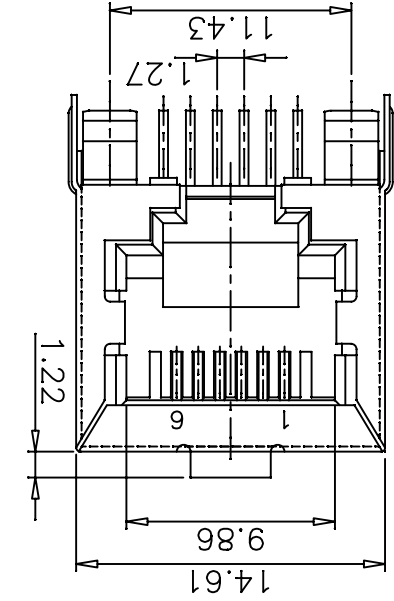

THIS SERIES FULLY CONFORMS TO THE
EUROPEAN UNION DIRECTIVES 2002/95/EC
AND 2002/96/EC FOR ROHS COMPLIANCY.

MH CONNECTORS LTD.

DRAWING No
MHRJ66NFRAS

SCALE
SHEET OF 1
REV: 1.0

APPROVED
DATE
DRAWN
DATE
JHNNY
07-22-13

THESE DRAWINGS AND SPECIFICATIONS ARE THE
PROPERTY OF MH CONNECTORS LTD. AND SHALL NOT
BE REPRODUCED, COPIED OR USED AS THE BASIS FOR
THE MANUFACTURE OR SALE OF APPARATUS WITHOUT
WRITTEN PERMISSION.

THIS IS A C.A.D. GENERATED DRAWING
DO NOT MAKE MANUAL REVISIONS TO MASTER.

* UNLESS OTHERWISE SPECIFIED TOLERANCES
ON DECIMAL IS: ANGLE ± 3°
X ± 0.50
X ± 0.38
XX ± 0.25
XXX ± 0.10
UNIT: MM

MATERIALS:
1.PLASTIC HOUSING : ENGINEERING THERMOPLASTIC
FLAMMABILITY RATING UL 94V-0.
2.CONTACTS : PHOSPHOR BRONZE.
3.PLATING : GOLD PLATING OVER NICKEL IN CONTACT.
TIN PLATING OVER NICKEL IN SOLDER AREA.
4.SHIELDED : BRASS WITH NICKEL PLATED.