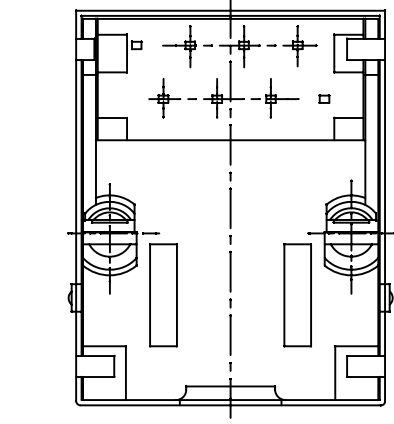

THIS SERIES FULLY CONFORMS TO THE
EUROPEAN UNION DIRECTIVES 2002/95/EC
AND 2002/96/EC FOR ROHS COMPLIANCY.

MH CONNECTORS LTD.

DRAWING No
MHRJ66NFRAS

SCALE
SHEET OF 1
REV: 1.0

APPROVED
DATE
DRAWN
DATE
JHNNY
07-22-13

THESE DRAWINGS AND SPECIFICATIONS ARE THE
PROPERTY OF MH CONNECTORS LTD. AND SHALL NOT
BE REPRODUCED, COPIED OR USED AS THE BASIS FOR
THE MANUFACTURE OR SALE OF APPARATUS WITHOUT
WRITTEN PERMISSION.

THIS IS A C.A.D. GENERATED DRAWING
DO NOT MAKE MANUAL REVISIONS TO MASTER.

* UNLESS OTHERWISE SPECIFIED TOLERANCES
ON DECIMAL IS: ANGLE ± 3°
X ± 0.50
X ± 0.38
XX ± 0.25
XXX ± 0.10
UNIT: MM

MATERIALS:
1.PLASTIC HOUSING : ENGINEERING THERMOPLASTIC
FLAMMABILITY RATING UL 94V-0.
2.CONTACTS : PHOSPHOR BRONZE.
3.PLATING : GOLD PLATING OVER NICKEL IN CONTACT.
TIN PLATING OVER NICKEL IN SOLDER AREA.
4.SHIELDED : BRASS WITH NICKEL PLATED.