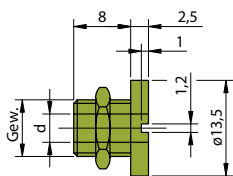

MOUNTING AID

Stators for knobs Ø 14.5 mm or larger can be mounted directly to the bushing on the front panel in cases where the switch does not have a central mounting.

Mounting aid with through-hole Ø 6 mm	047-3000