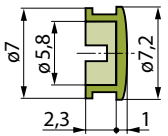

CAP

MARKING	SURFACE	GRAY	BLACK	RED	BLUE	YELLOW	GREEN
Without line 	Matt	040-1015	040-1025	040-1035	040-1045	040-1055	040-1065
	Glossy	040-1010	040-1020	040-1030	040-1040	040-1050	040-1060
With line 	Matt	040-1615	040-1625	040-1635	040-1645	040-1655	040-1665
	Glossy	040-1610	040-1620	040-1630	040-1640	040-1650	040-1660

Packaging size: 100 pcs.