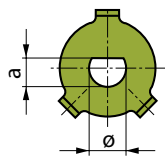

ANTI-SLIP BRACKET

D-shape prevents slipping on shaft and incorrect knob mounting. For knobs Ø 21, 28, 36 mm.