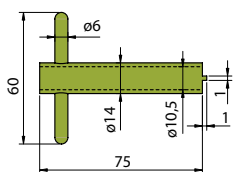

MOUNTING TOOL

Tool for tightening of our slotted nuts and threaded bushings.

Mounting aid with through-hole Ø 6 mm	048-1000