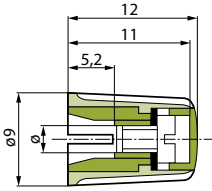

KNOB SIZE: Ø 9 mm

KNOB

MARKING	Ø	GRAY		BLACK	
		MATT	GLOSSY	MATT	GLOSSY
Without line 	2	020-1015	020-1010	020-1025	020-1020
	3	020-1115	020-1110	020-1125	020-1120
	1/8"	020-1215	020-1210	020-1225	020-1220
With line 	2	020-1015	021-1010	020-1025	020-1020
	3	020-1115	021-1010	021-1125	020-1120
	1/8"	020-1215	021-1210	021-1225	020-1220

Packaging size: 100 pcs.