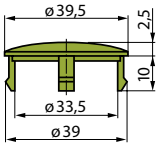

CAP

MARKING	SURFACE	GRAY	BLACK	RED
Without line	Glossy	040-8010	040-8020	040-8030

Packaging size: 100 pcs.