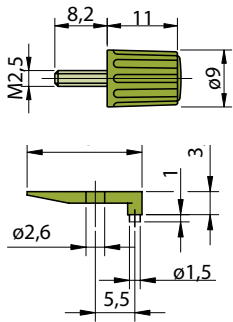

KNOB PROGRAM ADDITIONS