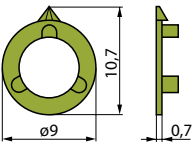

POINTER

SURFACE	GRAY	BLACK	RED	BLUE	YELLOW	GREEN
Matt	041-1015	041-1025	041-1035	041-1045	041-1055	041-1065
Glossy	041-1010	041-1020	041-1030	041-1040	041-1050	041-1060

Packaging size: 100 pcs.