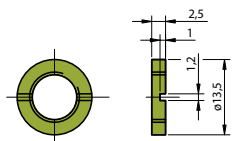

SLOTTED NUT (BRASS)

Starting with the knobs Ø 14.5 mm, stators can be mounted directly underneath the slotted nut of the central mounting bushing of the switch.