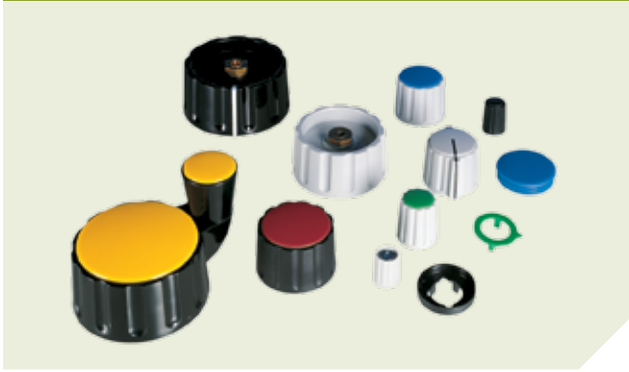

**POSSIBLE CUSTOMIZATIONS**

- Color
- Shaft diameter

**CLASSIC COLLET KNOBS OVERVIEW**

Knob size vs. shaft diameter, wing and crank style

SHAFT Ø	KNOBS SIZE							
	Ø 9 mm	Ø 10 mm	Ø 14.5 mm	Ø 21 mm	Ø 28 mm	Ø 36 mm	Ø 45 mm	
2 mm	x	x						
3 mm	x	x	x					
4 mm		x	x	x				
6 mm			x	x	x	x	x	
1/8"	x	x	x					
1/4"			x	x	x	x	x	
Wing knob		x	x	x	x			
Crank knob							x	
<b>SEE PAGE</b>	<b>113</b>	<b>114</b>	<b>115</b>	<b>116</b>	<b>117</b>	<b>118</b>	<b>119</b>	

**CLASSIC COLLET KNOBS**

**INTRODUCTION**

Elma classic collet knobs are available in 7 different diameters. Knobs with diameters of 10 to 28 mm are stocked in two versions; with and without wings. Both versions are available with a line as an option. The knobs are fixed onto the shafts by means of the proven collet tightening method.