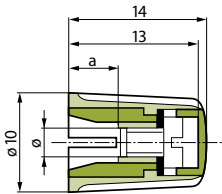

KNOB SIZE: Ø 10mm

KNOB

MARKING	α	Ø	GRAY		BLACK	
			MATT	GLOSSY	MATT	GLOSSY
Without line 	4.5	2	020-2015	020-2010	020-2025	020-2020
	5.2	3	020-2115	020-2110	020-2125	020-2120
	5.2	1/8"	020-2215	020-2210	020-2225	020-2220
	5.2	4	020-2315	020-2310	020-2325	020-2320
With line 	4.5	2	021-2015	020-2010	020-2025	020-2020
	5.2	3	021-2115	020-2110	021-2125	020-2120
	5.2	1/8"	021-2215	021-2210	021-2225	021-2220
	5.2	4	021-2315	021-2310	021-2325	021-2320

Packaging size: 100 pcs.

WING KNOB

MARKING	α	Ø	GRAY		BLACK	
			MATT	GLOSSY	MATT	GLOSSY
With line 	4.5	2	023-2015	023-2010	023-2025	023-2020
	5.2	3	023-2115	023-2110	023-2125	023-2120
	5.2	1/8"	023-2215	023-2210	023-2225	023-2220
	5.2	4	023-2315	023-2310	023-2325	023-2320

Packaging size: 100 pcs.

CAP

MARKING	SURFACE	GRAY	BLACK	RED	BLUE	YELLOW	GREEN
Without line 	Matt	040-1015	040-1025	040-1035	040-1045	040-1055	040-1065
	Glossy	040-1010	040-1020	040-1030	040-1040	040-1050	040-1060
With line 	Matt	040-1615	040-1625	040-1635	040-1645	040-1655	040-1665
	Glossy	040-1610	040-1620	040-1630	040-1640	040-1650	040-1660

Packaging size: 100 pcs.

POINTER

SURFACE	GRAY	BLACK	RED	BLUE	YELLOW	GREEN
Matt	041-2015	041-2025	041-2035	041-2045	041-2055	041-2065
Glossy	041-2010	041-2020	041-2030	041-2040	041-2050	041-2060

Packaging size: 100 pcs.

NUT COVER

MARKING	SURFACE	GRAY	BLACK
Without line 	Matt	044-2015	044-2025
	Glossy	044-2010	044-2020
With line 	Matt	044-2115	044-2125
	Glossy	044-2110	044-2120

Packaging size: 100 pcs.