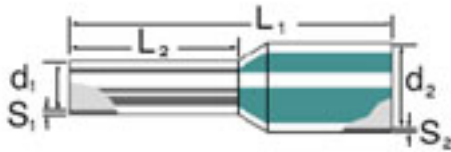

H1,5/16 R

Weidmüller Interface GmbH & Co. KG

Klingenbergstraße 16

D-32758 Detmold

Germany

Fon: +49 5231 14-0

Fax: +49 5231 14-2083

www.weidmueller.com

- supplied loose in poly-bag
- Weidmüller colour code
- DIN colour code

General ordering data

Order No.	0635100000
Type	H1,5/16 R
Version	Wire end ferrule, 1.5 mm², 10 mm, Colour code: Weidmüller, Red
GTIN (EAN)	4008190141745
Qty.	500 pc(s).