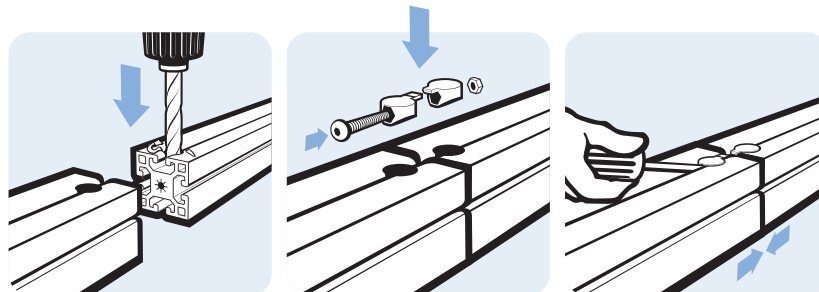

Uni-Stoßverbinder

Butt Fastening Universal Connector

Beschreibung Zinkdruckguss zur stirnseitigen Verbindung von zwei Aluminiumprofilen der gleichen Baureihe; inkl. Montageset

Material Zinkdruckguss

Oberfläche verzinkt

Liefereinheit 10 Stück

Description Die-cast Zinc End-to-end connection of two aluminum profiles of the same type; assembly set included

Material Die-cast zinc

Surface Zinc plated

Pack Quantity 10 pieces

Uni-Stoßverbinder Butt Fastening Universal Connector	N	Schraube Screw	A [mm]	D [mm]	K [mm]	H [mm]	L [mm]	Gewicht [g] Weight [g]	Teil- Nr. Part #
	5	M4	32.0	11.8	-	8.5	5.4	9.8	099A0520S02
	6	M6	46.0	15.7	3.3	12.5	9.3	14.7	099A0630S03
	8	M8	60.0	19.7	-	16.0	13.8	19.6	*099A0840S02

*ohne Mutter, Gewinde im Gegenstück

*without Nut, thread integrated

X-ON Electronics

Largest Supplier of Electrical and Electronic Components

Click to view similar products for [Electrical Enclosure Accessories](#) category: