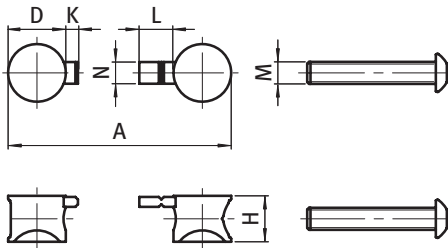

Uni-Stoßverbinder

Butt Fastening Universal Connector

Beschreibung Zinkdruckguss zur stirnseitigen Verbindung von zwei Aluminiumprofilen der gleichen Baureihe; inkl. Montageset

Material Zinkdruckguss

Oberfläche verzinkt

Liefereinheit 10 Stück

Description Die-cast Zinc End-to-end connection of two aluminum profiles of the same type; assembly set included

Material Die-cast zinc

Surface Zinc plated

Pack Quantity 10 pieces

Uni-Stoßverbinder Butt Fastening Universal Connector	N	Schraube Screw	A [mm]	D [mm]	K [mm]	H [mm]	L [mm]	Gewicht [g] Weight [g]	Teil- Nr. Part #
	5	M4	32.0	11.8	-	8.5	5.4	9.8	099A0520S02
	6	M6	46.0	15.7	3.3	12.5	9.3	14.7	099A0630S03
	8	M8	60.0	19.7	-	16.0	13.8	19.6	*099A0840S02

*ohne Mutter, Gewinde im Gegenstück

*without Nut, thread integrated

X-ON Electronics

Largest Supplier of Electrical and Electronic Components

Click to view similar products for [Electrical Enclosure Accessories](#) category: