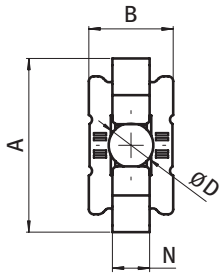

Material Stahl, verzinkt / Edelstahl

Liefereinheit 100 Stück

Slot 5, 6, 8, 12

Description To connect two aluminum profiles; penetrates the anodized coat of the profile - thus ensuring a safe, electrostatically conductive connection

Material Zinc plated steel / stainless steel

Pack Quantity 100 pieces

Ausführung Version	Extras Specials	A x B [mm]	D [mm]	H [mm]	N	Gewicht [g] Weight [g]	Stahl, verzinkt Zinc Plated Steel	Edelstahl Stainless Steel
		19.0 x 10.0	5.5	4.4	5	1.8	092038	-
		27.5 x 13.0	6.5	7.3	6	5.4	092039	-
		35.0 x 17.0	9.0	10.0	8	10.6	092040	092040E
		55.0 x 26.0	13.0	10.0	12	37.0	092040N12	-
inkl. Linsenkopfschraube With pan-head screw		19.0 x 10.0	5.5	4.4	5	5.0	099F0520M05	-
		27.5 x 13.0	6.5	7.3	6	9.0	099F0630M06	-
		35.0 x 17.0	9.0	10.0	8	20.7	099F0840M08	099F0840M08E
inkl. selbstformende Schraube S7 x 25 With self forming screw S7 x 25		35.0 x 17.0	9.0	10.0	8	21.0	099F0840S07	I
inkl. selbstformende Schraube S8 x 25 With self forming screw S8 x 25		35.0 x 17.0	9.0	10.0	8	21.0	099F0840S08	B