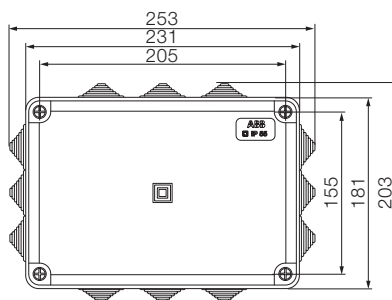

1SL0826A00
1SL0832A00
1SL0856A00
1SL0862A00
1SL0876A00
1SL0884A00
1SL0926A00
1SL0932A00
1SL0956A00
1SL0962A00
1SL0976A00
1SL0984A00