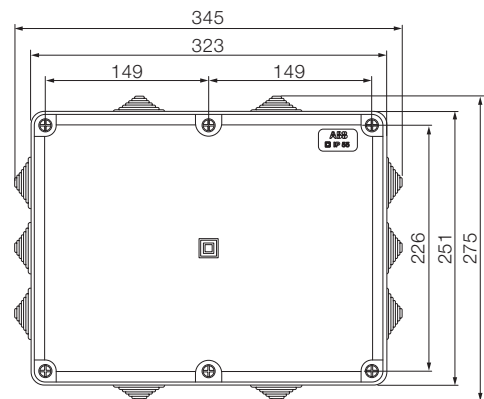

1SL0828A00
1SL0834A00
1SL0858A00
1SL0864A00
1SL0878A00
1SL0884A00
1SL0928A00
1SL0934A00
1SL0958A00
1SL0964A00
1SL0978A00
1SL0984A00