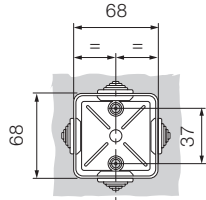

# Overall dimensions IP44, IP55 and IP65 junction boxes

## Drilling sheets and internal dimensions

00 800  
00 581  
1SL0900A00  
1SL0910A00

00 802  
1SL0901A00

00 808  
1SL0902A00

00 810  
1SL0903A00

00 820  
00 850  
1SL0820A00  
1SL0850A00

1SL0905A00  
1SL0909A00  
1SL0920A00  
1SL0950A00