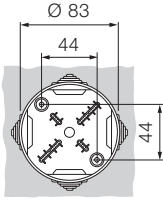

1SL0830A00  
1SL0860A00  
1SL0880A00  
1SL0930A00  
1SL0960A00  
1SL0980A00

1SL0832A00  
1SL0862A00  
1SL0882A00  
1SL0932A00  
1SL0962A00  
1SL0982A00

1SL0834A00  
1SL0864A00  
1SL0884A00  
1SL0934A00  
1SL0964A00  
1SL0984A00

# Overall dimensions IP44, IP55 and IP65 junction boxes

## Drilling sheets and internal dimensions

00 800  
00 581  
1SL0900A00  
1SL0910A00

00 802  
1SL0901A00

00 808  
1SL0902A00

00 810  
1SL0903A00

00 820  
00 850  
1SL0820A00  
1SL0850A00

1SL0905A00  
1SL0909A00  
1SL0920A00  
1SL0950A00