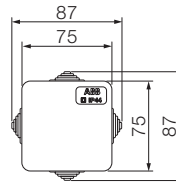

# Overall dimensions IP44, IP55 and IP65 junction boxes

## Front view

00 800  
1SL0900A00

00 802  
1SL0901A00

00 808  
1SL0902A00

00 810  
1SL0903A00

00 820  
00 850  
1SL0820A00  
1SL0850A00  
1SL0905A00  
1SL0909A00  
1SL0920A00  
1SL0950A00

00 816  
00 821  
00 846  
00 851  
1SL0816A00  
1SL0821A00  
1SL0846A00  
1SL0851A00  
1SL0904A00  
1SL0906A00  
1SL0908A00  
1SL0910A00  
1SL0916A00  
1SL0921A00  
1SL0946A00  
1SL0951A00