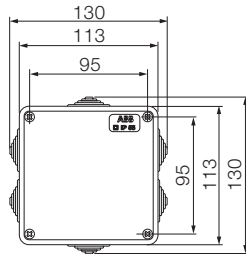

# Overall dimensions IP44, IP55 and IP65 junction boxes

## Front view

00 800  
1SL0900A00

00 802  
1SL0901A00

00 808  
1SL0902A00

00 810  
1SL0903A00

00 820  
00 850  
1SL0820A00  
1SL0850A00  
1SL0905A00  
1SL0909A00  
1SL0920A00  
1SL0950A00

00 816  
00 821  
00 846  
00 851  
1SL0816A00  
1SL0821A00  
1SL0846A00  
1SL0851A00  
1SL0904A00  
1SL0906A00  
1SL0908A00  
1SL0910A00  
1SL0916A00  
1SL0921A00  
1SL0946A00  
1SL0951A00