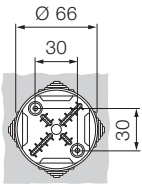

1SL0830A00  
1SL0860A00  
1SL0880A00  
1SL0930A00  
1SL0960A00  
1SL0980A00

1SL0832A00  
1SL0862A00  
1SL0882A00  
1SL0932A00  
1SL0962A00  
1SL0982A00

1SL0834A00  
1SL0864A00  
1SL0884A00  
1SL0934A00  
1SL0964A00  
1SL0984A00

# Overall dimensions IP44, IP55 and IP65 junction boxes

## Drilling sheets and internal dimensions

00 800  
00 581  
1SL0900A00  
1SL0910A00

00 802  
1SL0901A00

00 808  
1SL0902A00

00 810  
1SL0903A00

00 820  
00 850  
1SL0820A00  
1SL0850A00

1SL0905A00  
1SL0909A00  
1SL0920A00  
1SL0950A00