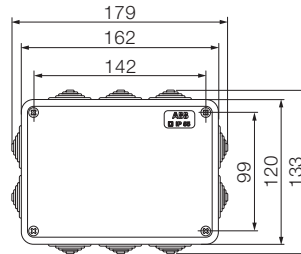

# Overall dimensions IP44, IP55 and IP65 junction boxes

## Front view

00 800  
1SL0900A00

00 802  
1SL0901A00

00 808  
1SL0902A00

00 810  
1SL0903A00

00 820  
00 850  
1SL0820A00  
1SL0850A00  
1SL0905A00  
1SL0909A00  
1SL0920A00  
1SL0950A00

00 816  
00 821  
00 846  
00 851  
1SL0816A00  
1SL0821A00  
1SL0846A00  
1SL0851A00  
1SL0904A00  
1SL0906A00  
1SL0908A00  
1SL0910A00  
1SL0916A00  
1SL0921A00  
1SL0946A00  
1SL0951A00