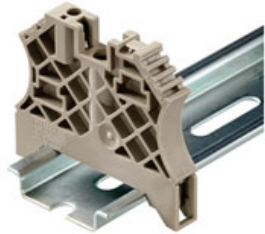

**W-Series
WPE 35**

Weidmüller Interface GmbH & Co. KG
Klingenbergstraße 16
D-32758 Detmold
Germany
Fon: +49 5231 14-0
Fax: +49 5231 14-292083
www.weidmueller.com

Accessories

for TS 35 terminal rail

Weidmüller's range of products includes end brackets that guarantee a permanent, reliable mounting on the terminal rail and prevent sliding. Versions with and without screws are available. The end brackets include marking options, also for group markers, and also a test plug holder.

General ordering data

Type	Order No.	Version	GTIN (EAN)	Qty.
WEW 35/1	1059000000	Accessories, End bracket	4008190172282	50 pc(s).