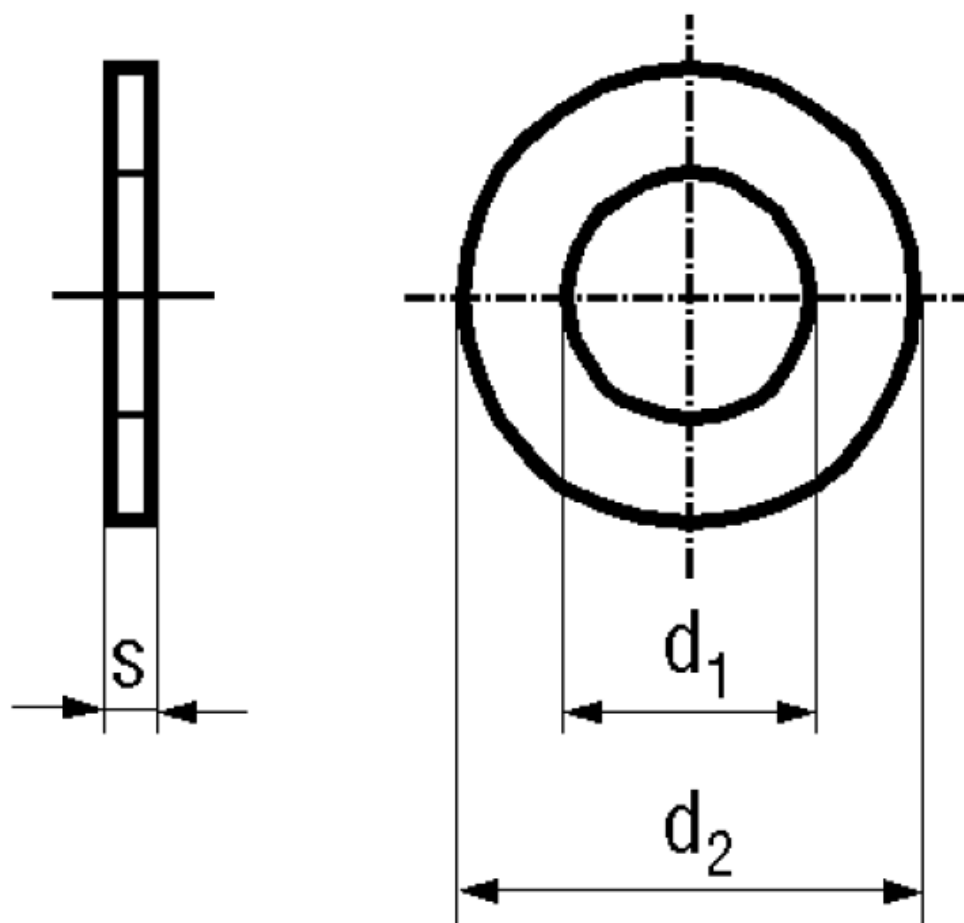

BN 223 - DIN 1440 - ~ISO 8738

Flat washers
for clevis pins

DIN 1440
~ISO 8738
~UNI 1749

Material Surface

Article No. - 1066129	
for bolt diameter	4
d_1	4
d_2	8
s	0,8

DIN 1440: Standard withdrawn

X-ON Electronics