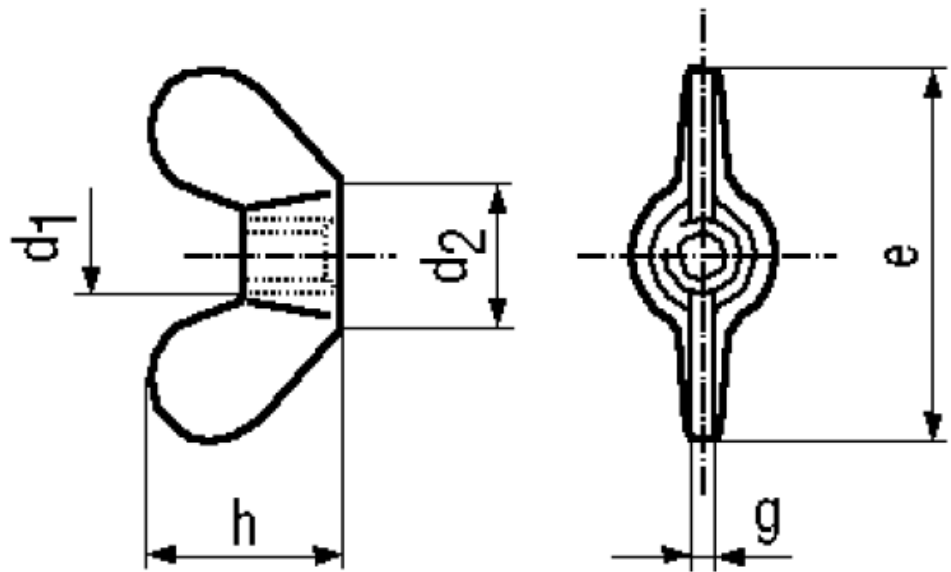

BN 208 - DIN 315

Wing nuts

DIN 315
~UNI 5448 B

Material

Malleable cast
iron / Steel

Surface

zinc plated blue

Article No. - 1099183

| | |
|------------|-----|
| d_1 | M6 |
| d_2 max. | 13 |
| e max. | 33 |
| g max. | 2,3 |
| h max. | 17 |

Material at manufacturer's option.

X-ON Electronics

Largest Supplier of Electrical and Electronic Components