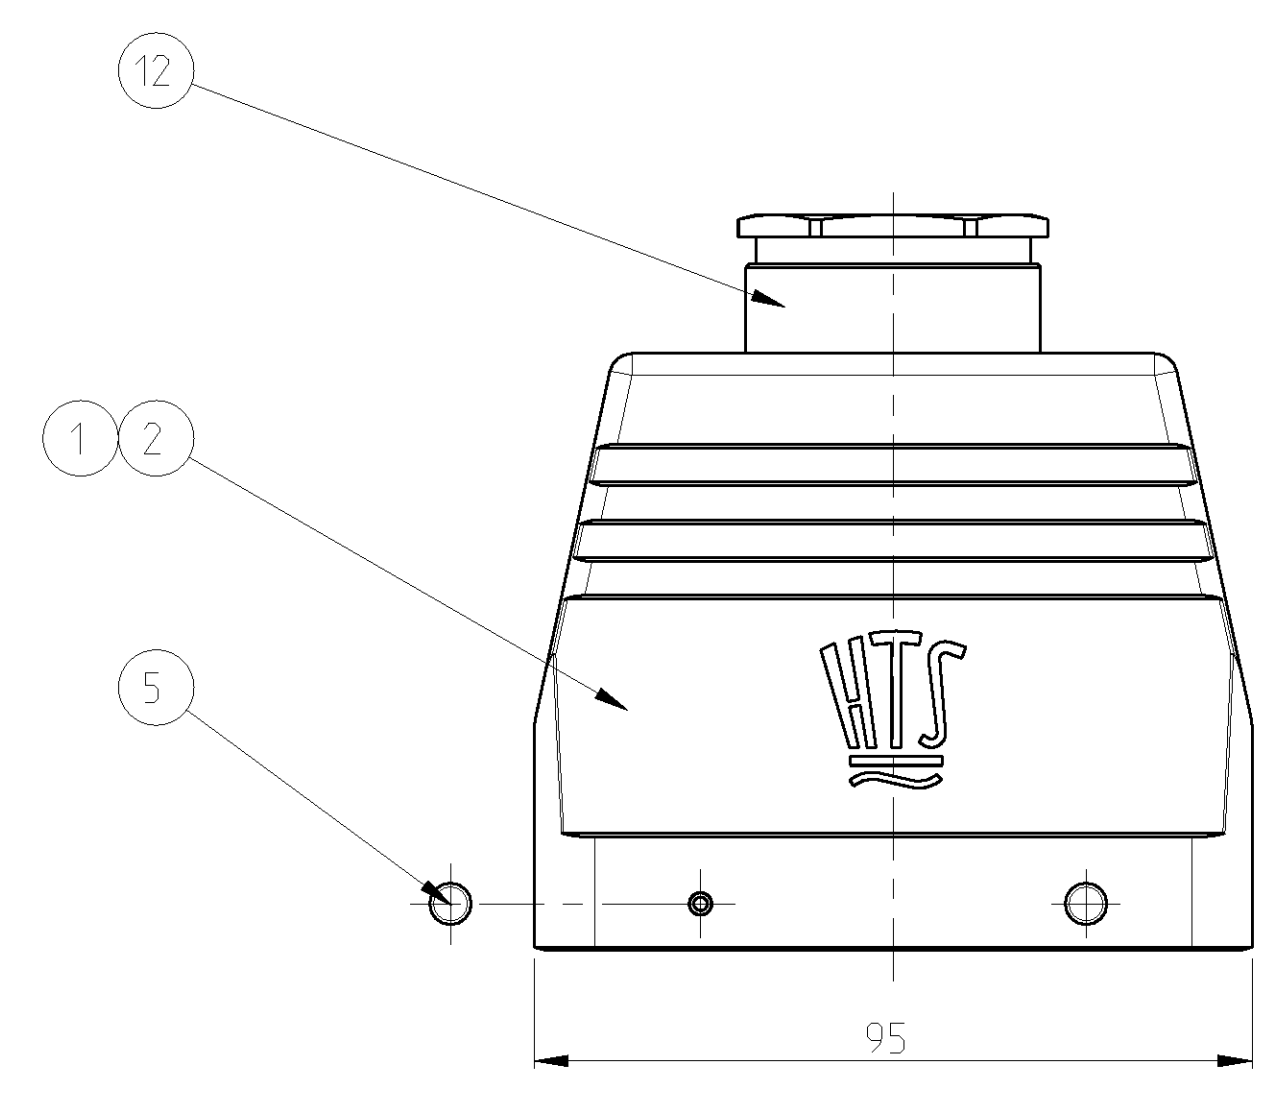

LOC	DIST	REV	DATE	BY	CHK	APPV
A1	-	A3	11MAY2009	SR	AR	
		A4	28NOV09	KK	AEG	

NOTES

1. PART SHALL BE FREE AND CLEAN OF BURRS AND OTHER FOREIGN MATERIAL
2. PACKAGING: QUANTITY 3 PIECES
3. VARNISHING INSIDE HOUSING NOT REQUIRED

QTY	QTY	QTY	QTY	QTY	QTY	DESCRIPTION	MATERIAL	SURFACE	COLORE	ITEM	NOTES
1	1	1	1	1	1	CABLE FITTING	BRASS	NICKEL PLATED	BLUE	12	
2	2					SLIDE SPOOL	STEEL	ZINC PLATED	BLUE	11	
2	2					CLIP BOLT	STEEL	ZINC PLATED	BLUE	10	
	2	2				CLIP SPRING RIGHT	STEEL	ZINC PLATED	BLUE	9	
	2	2				CLIP SPRING LEFT	STEEL	ZINC PLATED	BLUE	8	
	4	4				CLIP POSITIONER	STEEL	ZINC PLATED	BLUE	7	
	2	2				SLIDE CLIP	STEEL	ZINC PLATED	BLUE	6	
			4	4		CLIP BOLT	STEEL	ZINC PLATED	BLUE	5	
1						HOOD	ALUMINIUM		GREY	4	
	1					HOOD	ALUMINIUM		GREY	3	
	1					HOOD	ALUMINIUM		GREY	2	
		1				HOOD	ALUMINIUM		GREY	1	
0-2	1-7	0-3	1-1	0-1	1-6	DESCRIPTION	MATERIAL	SURFACE	COLORE	ITEM	NOTES
						HB.32.STO.1.29					
						HB.32.STO.1.29					
						HB.32.STO-VS.1.29					
						HB.32.STO-VS.1.29					
						HB.32.STO-GR.1.29					
						HB.32.STO-GR.1.29					

DIMENSIONS: mm 		TOLERANCES UNLESS OTHERWISE SPECIFIED: 9 PLC ± 1 PLC ± 2 PLC ± 3 PLC ± 4 PLC ± ANGLES ± FINISH		DWN R.SCHNEIDER 11MAY2009 CHK T.SCHNURPEIL 11MAY2009 APVD - NAME HOOD PRODUCT SPEC HB.32.STO.1.29 APPLICATION SPEC - WEIGHT - CUSTOMER DRAW ING		Tyco Electronics Tyco Electronics AMP GmbH 53757 Sankt Augustin (Germany)	
MATERIAL - FINISH -		SCALE 1:1 SHEET 1 OF 1 REV A4		SIZE CAGE CODE DRAWING NO A1 00779 C=1102349		RESTRICTED TO