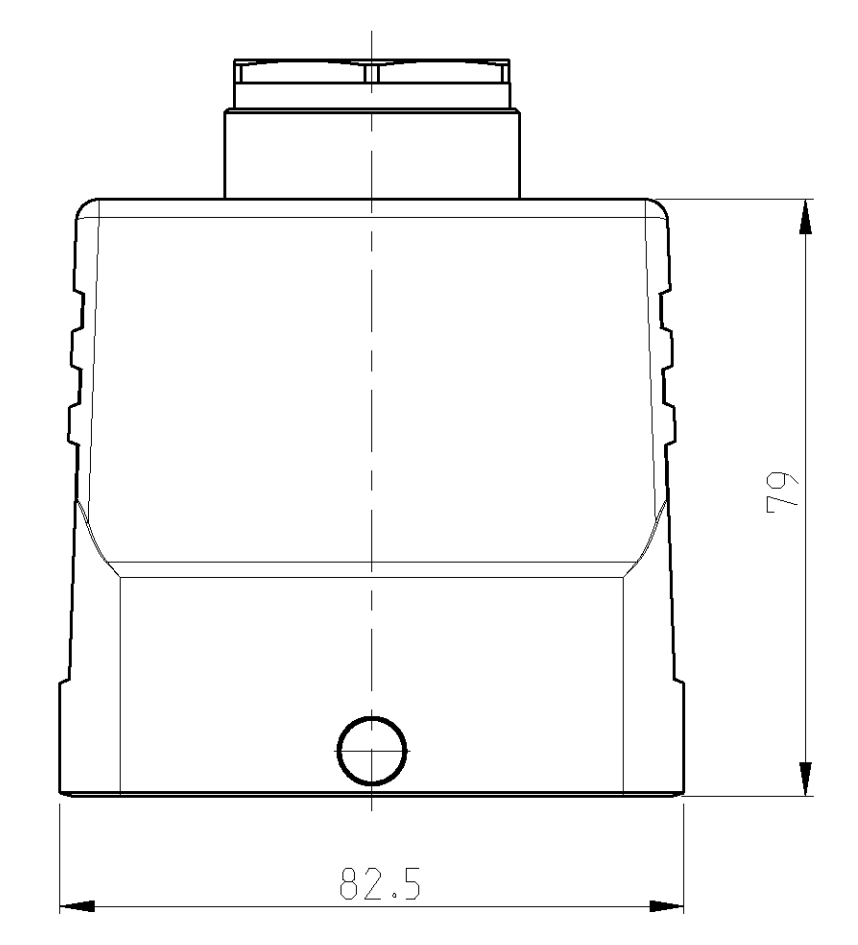

LOC	DIST	REV	DATE	BY	CHK	APPV
A1	-	A3	11MAY2009	SR	AR	
		A4	28NOV09	KK	AEG	

NOTES

1. PART SHALL BE FREE AND CLEAN OF BURRS AND OTHER FOREIGN MATERIAL
2. PACKAGING: QUANTITY 3 PIECES
3. VARNISHING INSIDE HOUSING NOT REQUIRED

QTY	QTY	QTY	QTY	QTY	QTY	DESCRIPTION	MATERIAL	SURFACE	COLORE	ITEM	NOTES
1	1	1	1	1	1	CABLE FITTING	BRASS	NICKEL PLATED	BLUE	12	
2	2					SLIDE SPOOL	STEEL	ZINC PLATED	BLUE	11	
2	2					CLIP BOLT	STEEL	ZINC PLATED	BLUE	10	
	2	2				CLIP SPRING RIGHT	STEEL	ZINC PLATED	BLUE	9	
	2	2				CLIP SPRING LEFT	STEEL	ZINC PLATED	BLUE	8	
	4	4				CLIP POSITIONER	STEEL	ZINC PLATED	BLUE	7	
	2	2				SLIDE CLIP	STEEL	ZINC PLATED	BLUE	6	
			4	4		CLIP BOLT	STEEL	ZINC PLATED	BLUE	5	
1						HOOD	ALUMINIUM		GREY	4	
	1					HOOD	ALUMINIUM		GREY	3	
	1					HOOD	ALUMINIUM		GREY	2	
		1				HOOD	ALUMINIUM		GREY	1	
0-2	1-7	0-3	1-1	0-1	1-6	DESCRIPTION	MATERIAL	SURFACE	COLORE	ITEM	NOTES
						HB.32.STO.1.29					
						HB.32.STO.1.29					
						HB.32.STO-VS.1.29					
						HB.32.STO-VS.1.29					
						HB.32.STO-GR.1.29					
						HB.32.STO-GR.1.29					

DIMENSIONS: mm 		TOLERANCES UNLESS OTHERWISE SPECIFIED: 9 PLC ± 1 PLC ± 2 PLC ± 3 PLC ± 4 PLC ± ANGLES ± FINISH		DWN R.SCHNEIDER 11MAY2009 CHK T.SCHNURPEIL 11MAY2009 APVD - NAME HOOD PRODUCT SPEC HB.32.STO.1.29 APPLICATION SPEC - WEIGHT - CUSTOMER DRAW ING		Tyco Electronics Tyco Electronics AMP GmbH 53757 Sankt Augustin (Germany)	
MATERIAL - FINISH -		SCALE 1:1 SHEET 1 OF 1 REV A4		SIZE CAGE CODE DRAWING NO A1 00779 C=1102349		RESTRICTED TO