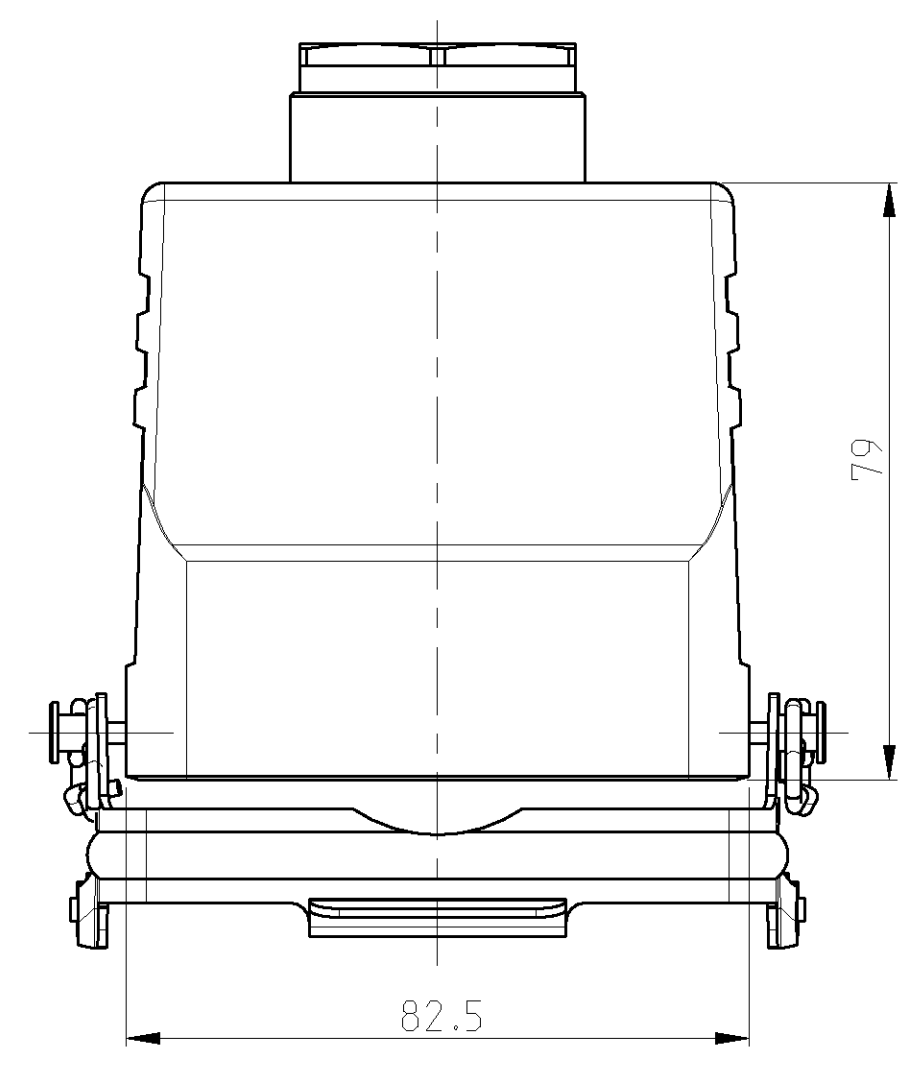

LOC	DIST	REV	DATE	BY	CHK	APPV
A1	-	A3	11MAY2009	SR	AR	
		A4	28NOV09	KK	AEG	

NOTES

1. PART SHALL BE FREE AND CLEAN OF BURRS AND OTHER FOREIGN MATERIAL
2. PACKAGING: QUANTITY 3 PIECES
3. VARNISHING INSIDE HOUSING NOT REQUIRED

QTY	QTY	QTY	QTY	QTY	QTY	DESCRIPTION	MATERIAL	SURFACE	COLORE	ITEM	NOTES
1	1	1	1	1	1	CABLE FITTING	BRASS	NICKEL PLATED	BLUE	12	
2	2					SLIDE SPOOL	STEEL	ZINC PLATED	BLUE	11	
2	2					CLIP BOLT	STEEL	ZINC PLATED	BLUE	10	
	2	2				CLIP SPRING RIGHT	STEEL	ZINC PLATED	BLUE	9	
	2	2				CLIP SPRING LEFT	STEEL	ZINC PLATED	BLUE	8	
	4	4				CLIP POSITIONER	STEEL	ZINC PLATED	BLUE	7	
	2	2				SLIDE CLIP	STEEL	ZINC PLATED	BLUE	6	
			4	4		CLIP BOLT	STEEL	ZINC PLATED	BLUE	5	
1						HOOD	ALUMINIUM		GREY	4	
	1					HOOD	ALUMINIUM		GREY	3	
	1					HOOD	ALUMINIUM		GREY	2	
		1				HOOD	ALUMINIUM		GREY	1	
0-2	1-7	0-3	1-1	0-1	1-6	DESCRIPTION	MATERIAL	SURFACE	COLORE	ITEM	NOTES
						HB.32.STO.1.29					
						HB.32.STO.1.29					
						HB.32.STO-VS.1.29					
						HB.32.STO-VS.1.29					
						HB.32.STO-GR.1.29					
						HB.32.STO-GR.1.29					

DIMENSIONS: mm 		TOLERANCES UNLESS OTHERWISE SPECIFIED: 9 PLC ± 1 PLC ± 2 PLC ± 3 PLC ± 4 PLC ± ANGLES ± FINISH		DWN R.SCHNEIDER 11MAY2009 CHK T.SCHNURPEIL 11MAY2009 APVD - NAME HOOD PRODUCT SPEC HB.32.STO.1.29 APPLICATION SPEC - WEIGHT - CUSTOMER DRAW ING		Tyco Electronics Tyco Electronics AMP GmbH 53757 Sankt Augustin (Germany)	
MATERIAL - FINISH -		SCALE 1:1 SHEET 1 OF 1 REV A4		SIZE CAGE CODE DRAWING NO A1 00779 C=1102349		RESTRICTED TO