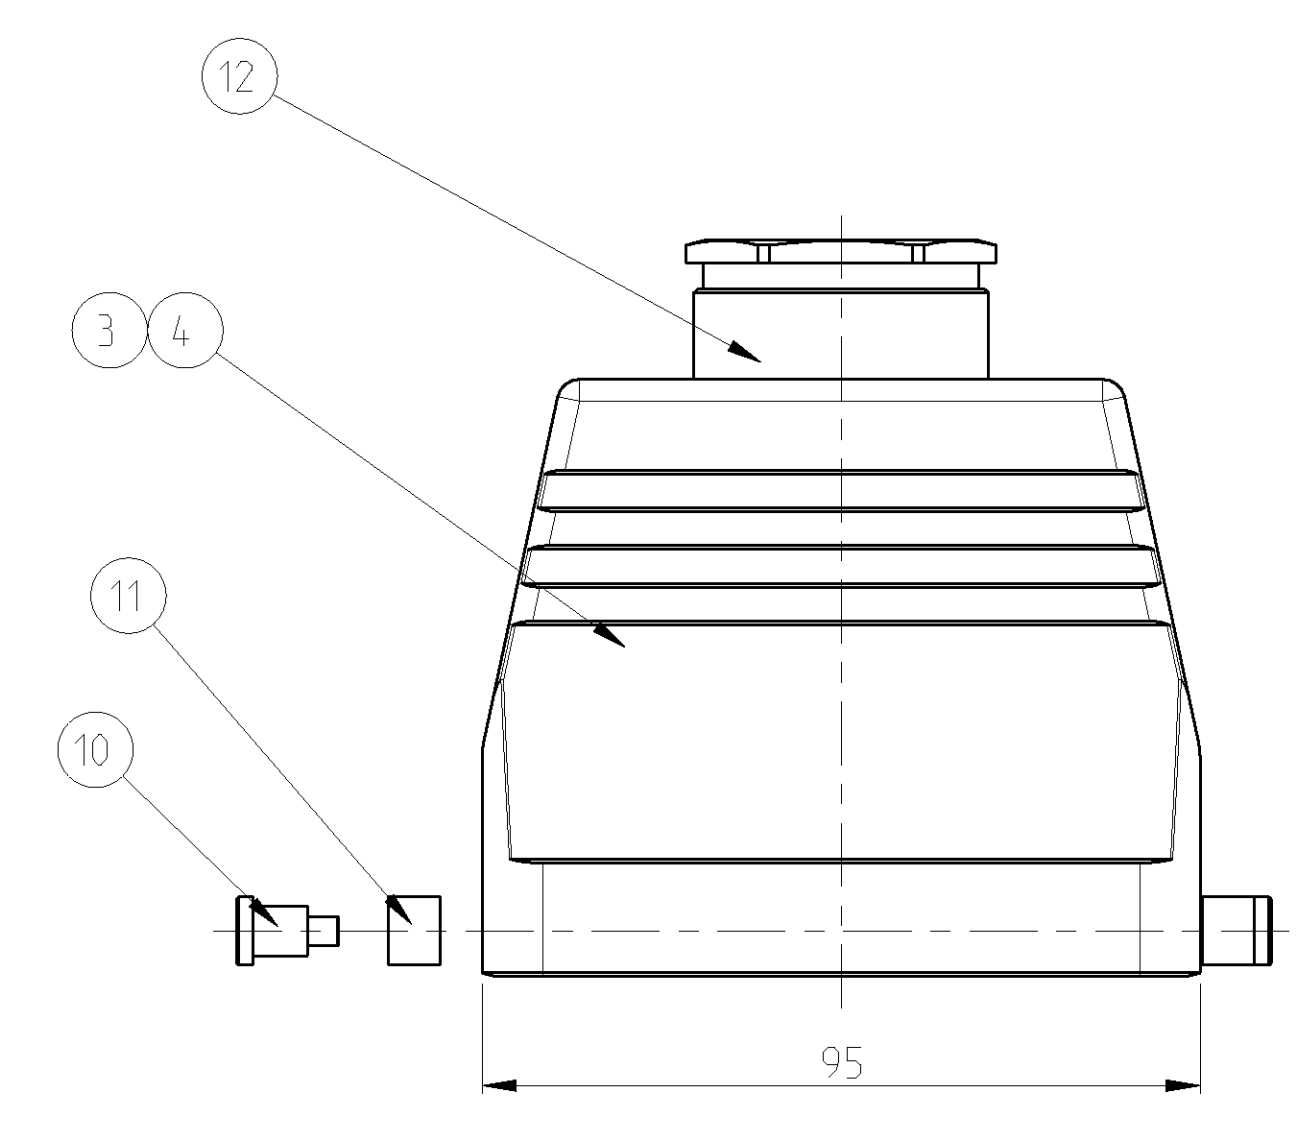

LOC	DIST	REV	DATE	BY	CHK	APPV
A1	-	A3	11MAY2009	SR	AR	
		A4	28NOV09	KK	AEG	

NOTES

1. PART SHALL BE FREE AND CLEAN OF BURRS AND OTHER FOREIGN MATERIAL
2. PACKAGING: QUANTITY 3 PIECES
3. VARNISHING INSIDE HOUSING NOT REQUIRED

QTY	QTY	QTY	QTY	QTY	QTY	DESCRIPTION	MATERIAL	SURFACE	COLORE	ITEM	NOTES
1	1	1	1	1	1	CABLE FITTING	BRASS	NICKEL PLATED	BLUE	12	
2	2					SLIDE SPOOL	STEEL	ZINC PLATED	BLUE	11	
2	2					CLIP BOLT	STEEL	ZINC PLATED	BLUE	10	
	2	2				CLIP SPRING RIGHT	STEEL	ZINC PLATED	BLUE	9	
	2	2				CLIP SPRING LEFT	STEEL	ZINC PLATED	BLUE	8	
	4	4				CLIP POSITIONER	STEEL	ZINC PLATED	BLUE	7	
	2	2				SLIDE CLIP	STEEL	ZINC PLATED	BLUE	6	
			4	4		CLIP BOLT	STEEL	ZINC PLATED	BLUE	5	
1						HOOD	ALUMINIUM		GREY	4	
	1					HOOD	ALUMINIUM		GREY	3	
	1					HOOD	ALUMINIUM		GREY	2	
		1				HOOD	ALUMINIUM		GREY	1	
0-2	1-7	0-3	1-1	0-1	1-6	DESCRIPTION	MATERIAL	SURFACE	COLORE	ITEM	NOTES
						HB.32.STO.1.29					
						HB.32.STO.1.29					
						HB.32.STO-VS.1.29					
						HB.32.STO-VS.1.29					
						HB.32.STO-GR.1.29					
						HB.32.STO-GR.1.29					

DIMENSIONS: mm 		TOLERANCES UNLESS OTHERWISE SPECIFIED: 9 PLC ± 1 PLC ± 2 PLC ± 3 PLC ± 4 PLC ± ANGLES ± FINISH		DWN R.SCHNEIDER 11MAY2009 CHK T.SCHNURPEIL 11MAY2009 APVD - NAME HOOD PRODUCT SPEC HB.32.STO.1.29 APPLICATION SPEC - WEIGHT - CUSTOMER DRAW ING		Tyco Electronics Tyco Electronics AMP GmbH 53757 Sankt Augustin (Germany)	
MATERIAL - FINISH -		SCALE 1:1 SHEET 1 OF 1 REV A4		SIZE CAGE CODE DRAWING NO A1 00779 C=1102349		RESTRICTED TO