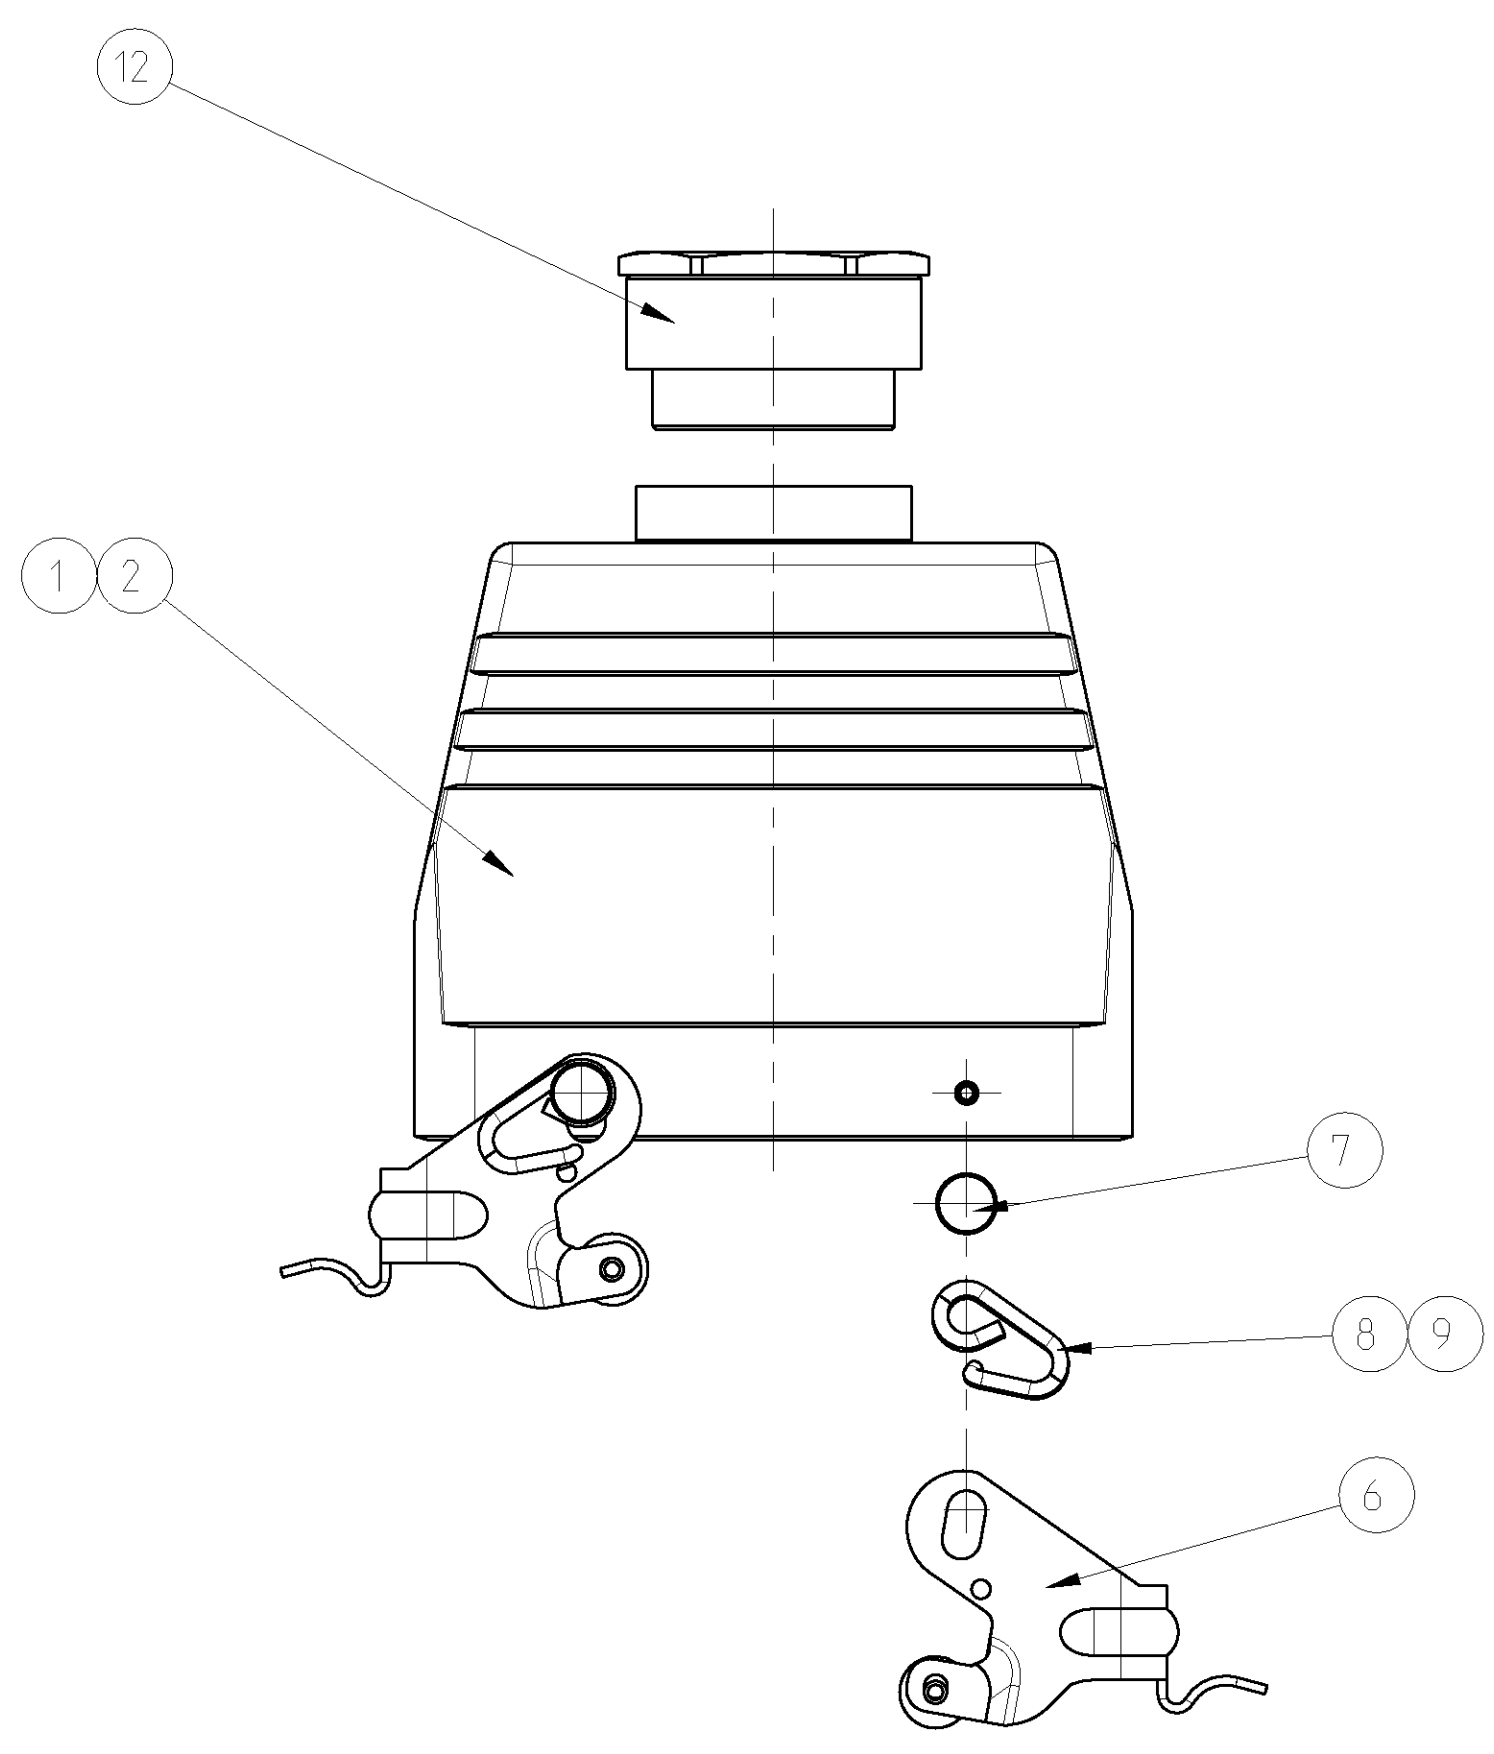

LOC	DIST	REV	DATE	BY	CHK	APPV
A1	-	A3	11MAY2009	SR	AR	
		A4	28NOV09	KK	AEG	

NOTES

1. PART SHALL BE FREE AND CLEAN OF BURRS AND OTHER FOREIGN MATERIAL
2. PACKAGING: QUANTITY 3 PIECES
3. VARNISHING INSIDE HOUSING NOT REQUIRED

QTY	QTY	QTY	QTY	QTY	QTY	DESCRIPTION	MATERIAL	SURFACE	COLORE	ITEM	NOTES
1	1	1	1	1	1	CABLE FITTING	BRASS	NICKEL PLATED	BLUE	12	
2	2					SLIDE SPOOL	STEEL	ZINC PLATED	BLUE	11	
2	2					CLIP BOLT	STEEL	ZINC PLATED	BLUE	10	
	2	2				CLIP SPRING RIGHT	STEEL	ZINC PLATED	BLUE	9	
	2	2				CLIP SPRING LEFT	STEEL	ZINC PLATED	BLUE	8	
	4	4				CLIP POSITIONER	STEEL	ZINC PLATED	BLUE	7	
	2	2				SLIDE CLIP	STEEL	ZINC PLATED	BLUE	6	
			4	4		CLIP BOLT	STEEL	ZINC PLATED	BLUE	5	
1						HOOD	ALUMINIUM		GREY	4	
	1					HOOD	ALUMINIUM		GREY	3	
	1					HOOD	ALUMINIUM		GREY	2	
		1				HOOD	ALUMINIUM		GREY	1	
0-2	1-7	0-3	1-1	0-1	1-6	DESCRIPTION	MATERIAL	SURFACE	COLORE	ITEM	NOTES
						HB.32.STO.1.29					
						HB.32.STO.1.29					
						HB.32.STO-VS.1.29					
						HB.32.STO-VS.1.29					
						HB.32.STO-GR.1.29					
						HB.32.STO-GR.1.29					

DIMENSIONS: mm 		TOLERANCES UNLESS OTHERWISE SPECIFIED: 9 PLC ± 1 PLC ± 2 PLC ± 3 PLC ± 4 PLC ± ANGLES ± FINISH		DWN R.SCHNEIDER 11MAY2009 CHK T.SCHNURPEIL 11MAY2009 APVD - NAME HOOD PRODUCT SPEC HB.32.STO.1.29 APPLICATION SPEC - WEIGHT - CUSTOMER DRAW ING		Tyco Electronics Tyco Electronics AMP GmbH 53757 Sankt Augustin (Germany)	
MATERIAL - FINISH -		SCALE 1:1 SHEET 1 OF 1 REV A4		SIZE CAGE CODE DRAWING NO A1 00779 C=1102349		RESTRICTED TO