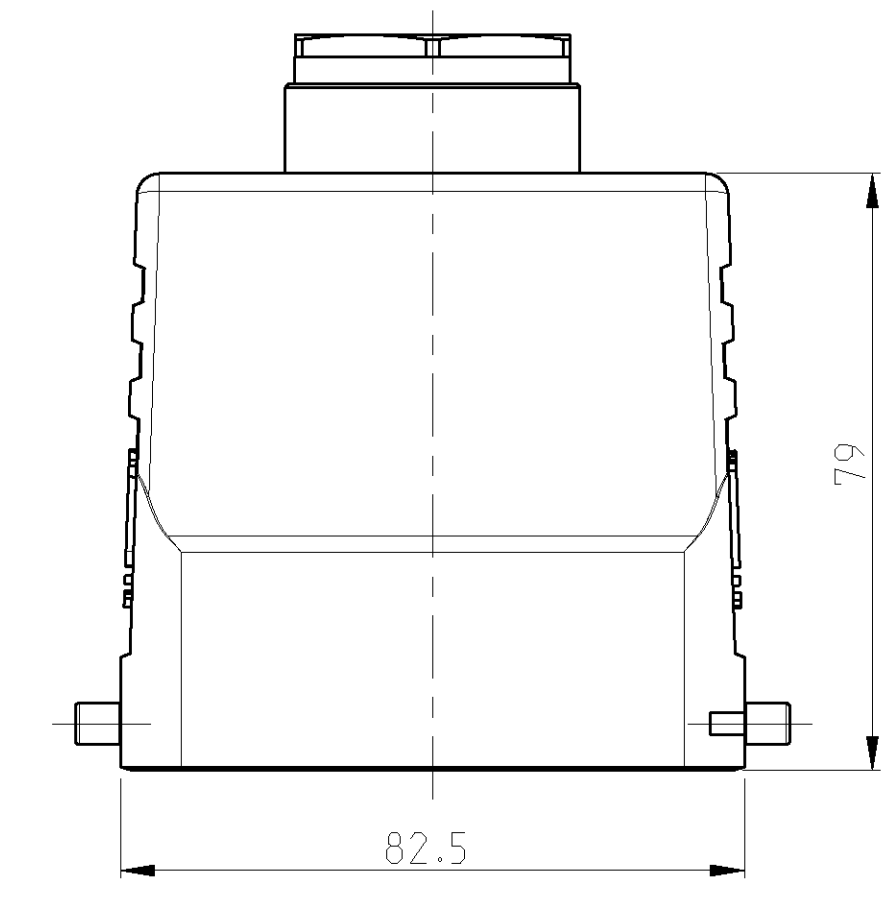

LOC	DIST	REV	DATE	BY	CHK	APPV
A1	-	A3	11MAY2009	SR	AR	
		A4	28NOV09	KK	AEG	

NOTES

1. PART SHALL BE FREE AND CLEAN OF BURRS AND OTHER FOREIGN MATERIAL
2. PACKAGING: QUANTITY 3 PIECES
3. VARNISHING INSIDE HOUSING NOT REQUIRED

QTY	QTY	QTY	QTY	QTY	QTY	DESCRIPTION	MATERIAL	SURFACE	COLORE	ITEM	NOTES
1	1	1	1	1	1	CABLE FITTING	BRASS	NICKEL PLATED	BLUE	12	
2	2					SLIDE SPOOL	STEEL	ZINC PLATED	BLUE	11	
2	2					CLIP BOLT	STEEL	ZINC PLATED	BLUE	10	
	2	2				CLIP SPRING RIGHT	STEEL	ZINC PLATED	BLUE	9	
	2	2				CLIP SPRING LEFT	STEEL	ZINC PLATED	BLUE	8	
	4	4				CLIP POSITIONER	STEEL	ZINC PLATED	BLUE	7	
	2	2				SLIDE CLIP	STEEL	ZINC PLATED	BLUE	6	
			4	4		CLIP BOLT	STEEL	ZINC PLATED	BLUE	5	
1						HOOD	ALUMINIUM		GREY	4	
	1					HOOD	ALUMINIUM		GREY	3	
	1					HOOD	ALUMINIUM		GREY	2	
		1				HOOD	ALUMINIUM		GREY	1	
0-2	1-7	0-3	1-1	0-1	1-6	DESCRIPTION	MATERIAL	SURFACE	COLORE	ITEM	NOTES
						HB.32.STO.1.29					
						HB.32.STO.1.29					
						HB.32.STO-VS.1.29					
						HB.32.STO-VS.1.29					
						HB.32.STO-GR.1.29					
						HB.32.STO-GR.1.29					

DIMENSIONS: mm 		TOLERANCES UNLESS OTHERWISE SPECIFIED: 9 PLC ± 1 PLC ± 2 PLC ± 3 PLC ± 4 PLC ± ANGLES ± FINISH		DWN R.SCHNEIDER 11MAY2009 CHK T.SCHNURPEIL 11MAY2009 APVD - NAME HOOD PRODUCT SPEC HB.32.STO.1.29 APPLICATION SPEC - WEIGHT - CUSTOMER DRAW ING		Tyco Electronics Tyco Electronics AMP GmbH 53757 Sankt Augustin (Germany)	
MATERIAL - FINISH -		SCALE 1:1 SHEET 1 OF 1 REV A4		SIZE CAGE CODE DRAWING NO A1 00779 C=1102349		RESTRICTED TO