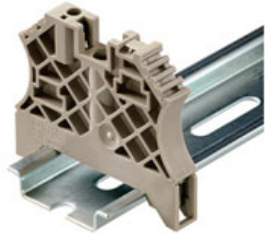

**Partition plates for PRV/PPV 8**

The partitions for the patch and potential distributors provide a visual barrier for separating functional sections.

The printed versions of the partitions make it easy to quickly identify individual terminal points. This simplifies your work when carrying out maintenance or add-ons.

**Accessories**

**for TS 35 terminal rail**

Weidmüller's range of products includes end brackets that guarantee a permanent, reliable mounting on the terminal rail and prevent sliding. Versions with and without screws are available. The end brackets include marking options, also for group markers, and also a test plug holder.