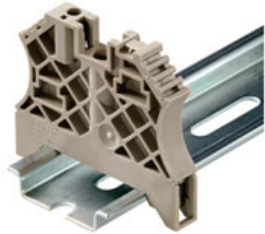

Partition plates for PRV/PPV 8

The partitions for the patch and potential distributors provide a visual barrier for separating functional sections.

The printed versions of the partitions make it easy to quickly identify individual terminal points. This simplifies your work when carrying out maintenance or add-ons.

Weidmüller's range of products includes end brackets that guarantee a permanent, reliable mounting on the terminal rail and prevent sliding. Versions with and without screws are available. The end brackets include marking options, also for group markers, and also a test plug holder.