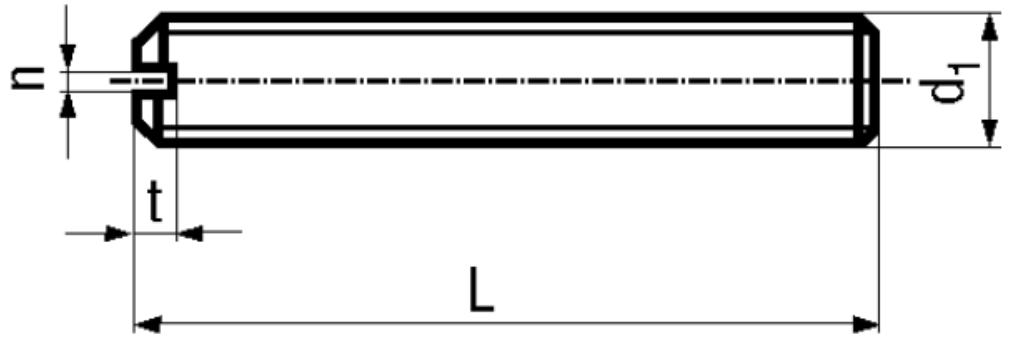

## BN 427

Slotted set screws  
with flat point, chamfered

DIN 551  
ISO 4766  
~UNI 6113

Material	Steel	Quality	14H / 22H
Surface	zinc plated blue		

### Article No. - 1177621

d <sub>1</sub>	M3
L	4
n min.	0,4
t min.	0,8

DIN 551: Standard withdrawn

Property class at manufacturer's option

M16: Not included in DIN 551 and ISO 4766.