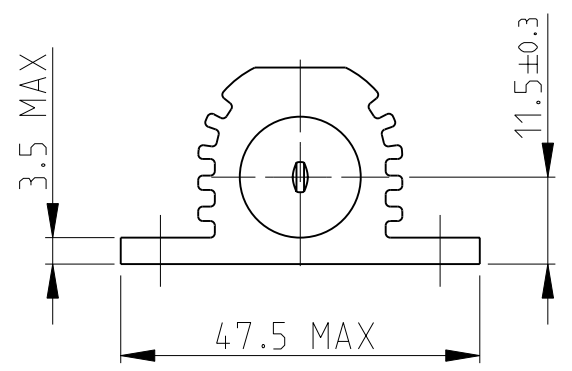

- 1 FOR FURTHER INFORMATION SEE DATA SHEET FOR HS SERIES-ALUMINIUM HOUSED RESISTORS
- 2 FOR A SPECIFIC PN FOR A RESISTANCE VALUE AND TOLERANCE, PLEASE REFER TO DMF
- 3 TECHNICAL SPECIFICATION

DISSIPATION AT 25°C : 100 WATTS MOUNTED ON STD HEATSINK  
 OHMIC RANGE : R10 TO 75K  
 STABILITY : ΔR < =2% PER 1000Hrs  
 ISOLATION VOLTAGE : 3500V DC/AC pk  
 MAX WORKING VOLTAGE : 1900V DC/AC rms  
 TEMP COEFFICIENT : > 1R0 50ppm  
 > 100R 25ppm  
 CLIMATIC CATEGORY : 55/200/56

RoHS Compliant

THIS DRAWING IS A CONTROLLED DOCUMENT FOR TYCO ELECTRONICS CORPORATION IT IS SUBJECT TO CHANGE AND THE CONTROLLING ENGINEERING ORGANIZATION SHOULD BE CONTACTED FOR THE LATEST REVISION.

DIMENSIONS:		TOLERANCES UNLESS OTHERWISE SPECIFIED:	
mm			
		0 PLC	±0.5
		1 PLC	±0.2
		2 PLC	±0.1
		3 PLC	±
		4 PLC	±
MATERIAL -		ANGLES	±5°
		FINISH	-

DWN	DAVE KENNEDY	27.SEP.05
CHK	J CATCHPOLE	28.SEP.05
APVD	J CATCHPOLE	28.SEP.05
PRODUCT SPEC	-	
APPLICATION SPEC	-	
WEIGHT	-	
CUSTOMER DRAWING		

Tyco Electronics Corporation Dorcan, Swindon, SN3 5HH		NAME	
		HSC100 METAL HOUSED POWER RESISTOR	
SIZE	CAGE CODE	DRAWING NO	RESTRICTED TO
A3	00779	C=1625999	-
SCALE 1:1		SHEET 1 OF 1 REV A1	