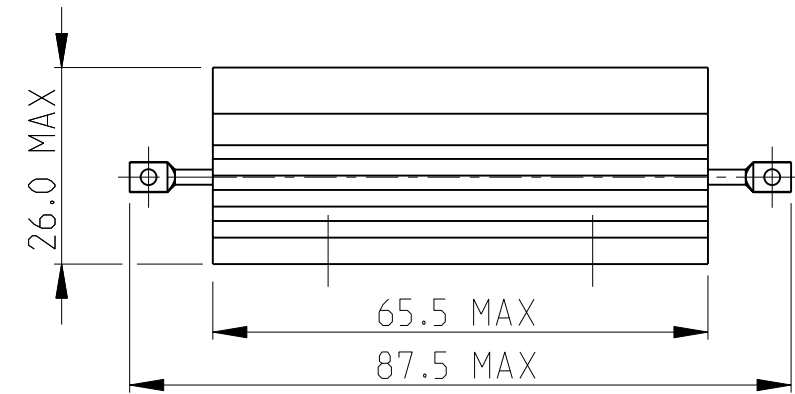

- 1 FOR FURTHER INFORMATION SEE DATA SHEET FOR HS SERIES-ALUMINIUM HOUSED RESISTORS
- 2 FOR A SPECIFIC PN FOR A RESISTANCE VALUE AND TOLERANCE, PLEASE REFER TO DMF
- 3 TECHNICAL SPECIFICATION

DISSIPATION AT 25°C : 100 WATTS MOUNTED ON STD HEATSINK  
 OHMIC RANGE : R10 TO 75K  
 STABILITY : ΔR < =2% PER 1000Hrs  
 ISOLATION VOLTAGE : 3500V DC/AC pk  
 MAX WORKING VOLTAGE : 1900V DC/AC rms  
 TEMP COEFFICIENT : > 1R0 50ppm  
 > 100R 25ppm  
 CLIMATIC CATEGORY : 55/200/56

RoHS Compliant

THIS DRAWING IS A CONTROLLED DOCUMENT FOR TYCO ELECTRONICS CORPORATION IT IS SUBJECT TO CHANGE AND THE CONTROLLING ENGINEERING ORGANIZATION SHOULD BE CONTACTED FOR THE LATEST REVISION.

DIMENSIONS:		TOLERANCES UNLESS OTHERWISE SPECIFIED:	
mm			
		0 PLC	±0.5
		1 PLC	±0.2
		2 PLC	±0.1
		3 PLC	±
		4 PLC	±
MATERIAL -		ANGLES	±5°
		FINISH	-