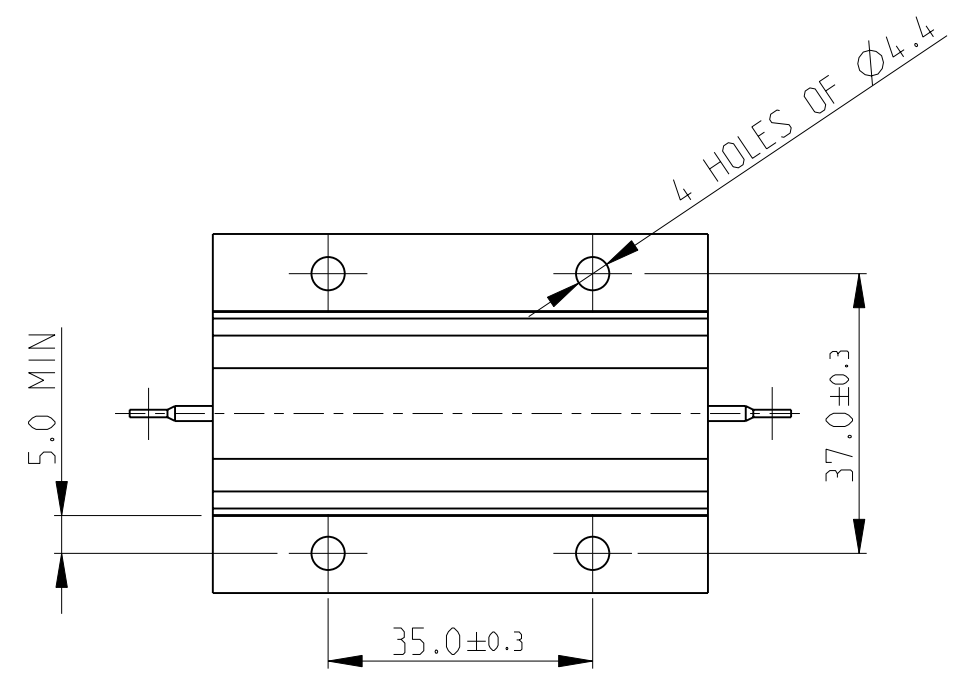

- 1 FOR FURTHER INFORMATION SEE DATA SHEET FOR HS SERIES-ALUMINIUM HOUSED RESISTORS
- 2 FOR A SPECIFIC PN FOR A RESISTANCE VALUE AND TOLERANCE, PLEASE REFER TO DMF
- 3 TECHNICAL SPECIFICATION

DISSIPATION AT 25°C : 100 WATTS MOUNTED ON STD HEATSINK  
 OHMIC RANGE : R10 TO 75K  
 STABILITY : ΔR < =2% PER 1000Hrs  
 ISOLATION VOLTAGE : 3500V DC/AC pk  
 MAX WORKING VOLTAGE : 1900V DC/AC rms  
 TEMP COEFFICIENT : > 1R0 50ppm  
 > 100R 25ppm  
 CLIMATIC CATEGORY : 55/200/56

RoHS Compliant

THIS DRAWING IS A CONTROLLED DOCUMENT FOR TYCO ELECTRONICS CORPORATION IT IS SUBJECT TO CHANGE AND THE CONTROLLING ENGINEERING ORGANIZATION SHOULD BE CONTACTED FOR THE LATEST REVISION.

DIMENSIONS:		TOLERANCES UNLESS OTHERWISE SPECIFIED:	
mm			
		0 PLC	±0.5
		1 PLC	±0.2
		2 PLC	±0.1
		3 PLC	±
		4 PLC	±
MATERIAL -		ANGLES	±5°
		FINISH	-

DWN	DAVE KENNEDY	27.SEP.05
CHK	J CATCHPOLE	28.SEP.05
APVD	J CATCHPOLE	28.SEP.05
PRODUCT SPEC	-	
APPLICATION SPEC	-	
WEIGHT	-	
CUSTOMER DRAWING		

Tyco Electronics Corporation Dorcan, Swindon, SN3 5HH		NAME	
		HSC100 METAL HOUSED POWER RESISTOR	
SIZE	CAGE CODE	DRAWING NO	RESTRICTED TO
A3	00779	C=1625999	-
SCALE 1:1		SHEET 1 OF 1 REV A1	