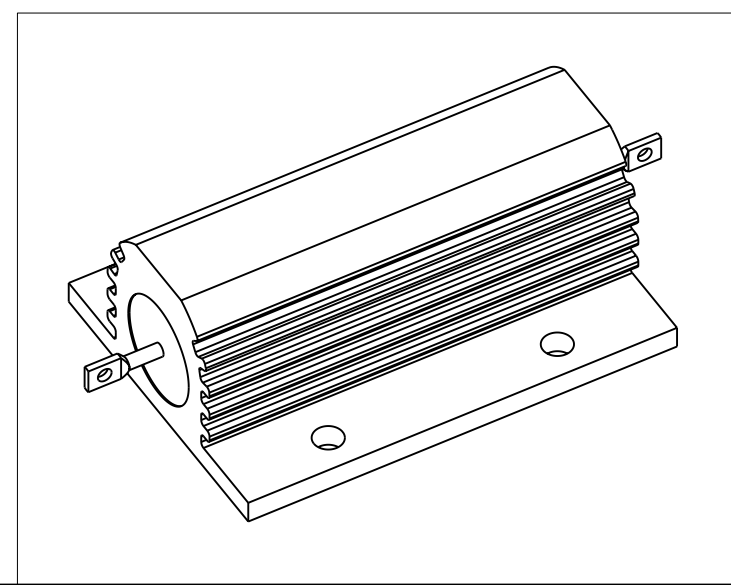

4

3

2

1

THIS DRAWING IS UNPUBLISHED. RELEASED FOR PUBLICATION OCT. 2005
© COPYRIGHT 2005 BY TYCO ELECTRONICS CORPORATION. ALL RIGHTS RESERVED.

LOC	DIST	REVISIONS			
P	LTR	DESCRIPTION	DATE	DWN	APVD
E	B	A1	Released as per ECR-08-022292	4-Sep-08	SP JC

- 1 FOR FURTHER INFORMATION SEE DATA SHEET FOR HS SERIES-ALUMINIUM HOUSED RESISTORS
- 2 FOR A SPECIFIC PN FOR A RESISTANCE VALUE AND TOLERANCE, PLEASE REFER TO DMF
- 3 TECHNICAL SPECIFICATION

DISSIPATION AT 25°C : 100 WATTS MOUNTED ON STD HEATSINK
OHMIC RANGE : R10 TO 75K
STABILITY : ΔR < =2% PER 1000Hrs
ISOLATION VOLTAGE : 3500V DC/AC pk
MAX WORKING VOLTAGE : 1900V DC/AC rms
TEMP COEFFICIENT : > 1R0 50ppm
> 100R 25ppm
CLIMATIC CATEGORY : 55/200/56

RoHS Compliant

THIS DRAWING IS A CONTROLLED DOCUMENT FOR TYCO ELECTRONICS CORPORATION IT IS SUBJECT TO CHANGE AND THE CONTROLLING ENGINEERING ORGANIZATION SHOULD BE CONTACTED FOR THE LATEST REVISION.

DIMENSIONS:		TOLERANCES UNLESS OTHERWISE SPECIFIED:	
mm			
		0 PLC	±0.5
		1 PLC	±0.2
		2 PLC	±0.1
		3 PLC	±
		4 PLC	±
MATERIAL -		ANGLES	±5°
		FINISH	-

DWN	DAVE KENNEDY	27.SEP.05
CHK	J CATCHPOLE	28.SEP.05
APVD	J CATCHPOLE	28.SEP.05
PRODUCT SPEC	-	
APPLICATION SPEC	-	
WEIGHT	-	
CUSTOMER DRAWING		

Tyco Electronics Corporation Dorcan, Swindon, SN3 5HH		NAME	
		HSC100 METAL HOUSED POWER RESISTOR	
SIZE	CAGE CODE	DRAWING NO	RESTRICTED TO
A3	00779	C=1625999	-
SCALE 1:1		SHEET 1 OF 1 REV A1