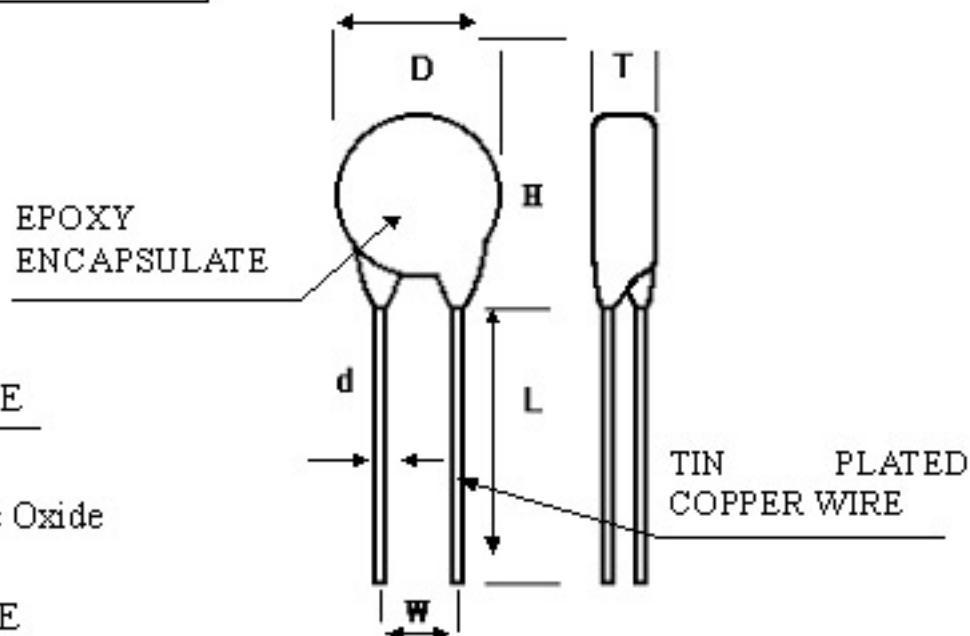

## 2. Materials and Marking :

- 2.1 Marking : WALSIN  
821K10D
- 2.2 Ceramic Disk : Zinc Oxide Varistor
- 2.3 Electrode Material : Ag Paste
- 2.4 Coating Material : Epoxy Resin
- 2.5 Lead Material : Tin Plated Copper wire

## 3. Dimension :

D <sub>max</sub>	14.0mm
T <sub>max</sub>	6.7mm
d $\pm$ 0.02	0.8mm
W	7.5 $\pm$ 1.0mm
H <sub>max</sub>	17mm
L(min)	25mm

VARISTOR BARE DISC