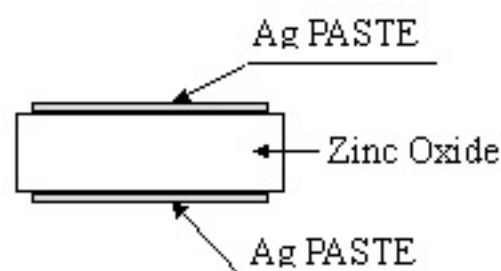

## 2. Materials and Marking :

- 2.1 Marking : WALSIN  
821K10D
- 2.2 Ceramic Disk : Zinc Oxide Varistor
- 2.3 Electrode Material : Ag Paste
- 2.4 Coating Material : Epoxy Resin
- 2.5 Lead Material : Tin Plated Copper wire

## 3. Dimension :

D <sub>max</sub>	14.0mm
T <sub>max</sub>	6.7mm
d $\pm$ 0.02	0.8mm
W	7.5 $\pm$ 1.0mm
H <sub>max</sub>	17mm
L(min)	25mm

VARISTOR BARE DISC