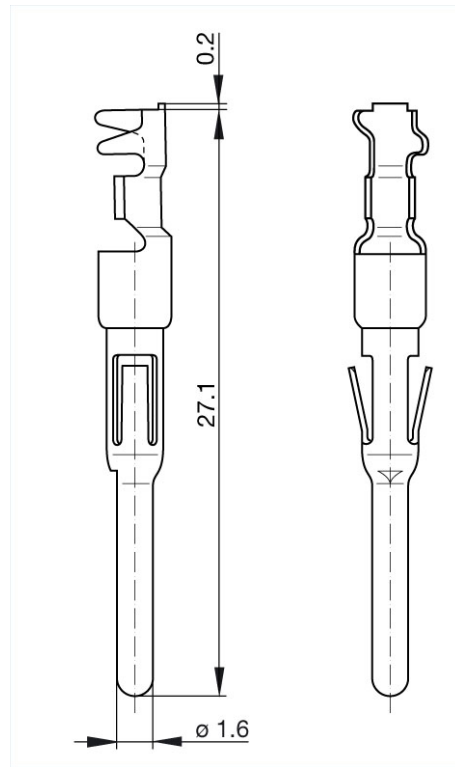

HIRSCHMANN

A BELDEN BRAND

Industrial Connecting Solutions:Contacts, crimping systems, accessories:Contacts:RSC 162 Ag

<http://e-catalog.hirschmann.com/link/57078-24228-24379-24380-37040/en/conf/ui/ustate>

Picture

Drawing

Belden Deutschland GmbH

Im Gewerbepark 2

58579 Schalksmühle

Germany

Phone: +49 7127/14-1806

E-Mail: icos-sales@belden.com

The information published in the websites has been compiled as carefully as possible. It is subject to alteration without notice in technical as well as in price-related/commercial respect. The complete information and data were available on user documentation. Mandatory information can only be obtained by a concrete query.