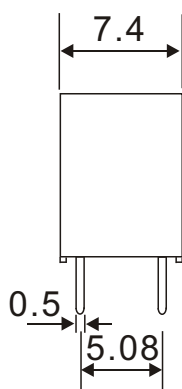

## ORDERING INFORMATION

RSY — 12

1                      2

1. Type
2. Coil Nominal Voltage

## CONTACT RATING

1 FORM C (1PDT)	Resistive (Cos. = 1)	AC 125V / 0.5A	DC 24V / 1A
		Max. Switch Current	1A

## COIL DATA(0.15W, at 25°C)

Coil Nominal Voltage (VDC)	Resistance Tol.±10% (Ohms)	Nominal Current (mA)	Maximum Pick Up Voltage (V)	Minimum Drop Out Voltage (V)
3	60	50.0	2.4	0.3
5	167	30.0	4.0	0.5
6	240	25.0	4.8	0.6
9	540	16.6	7.2	0.9
12	960	12.5	9.6	1.2
24	3,840	6.25	19.2	2.4

## DIMENSIONS(mm)

P.C.B LAYOUT  
(BOTTOM VIEW)

WIRING DIAGRAM  
(BOTTOM VIEW)