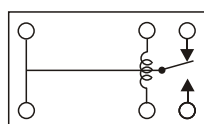

## COIL DATA(0.15W, at 25°C)

Coil Nominal Voltage (VDC)	Resistance Tol.±10% (Ohms)	Nominal Current (mA)	Maximum Pick Up Voltage (V)	Minimum Drop Out Voltage (V)
3	60	50.0	2.4	0.3
5	167	30.0	4.0	0.5
6	240	25.0	4.8	0.6
9	540	16.6	7.2	0.9
12	960	12.5	9.6	1.2
24	3,840	6.25	19.2	2.4

## DIMENSIONS(mm)

P.C.B LAYOUT  
(BOTTOM VIEW)

WIRING DIAGRAM  
(BOTTOM VIEW)