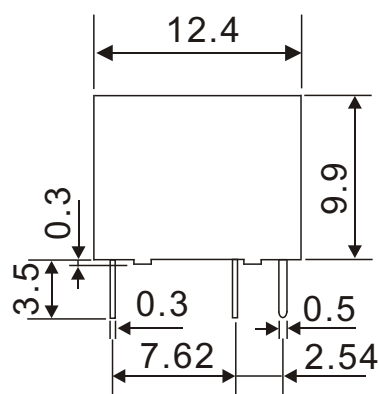

## FEATURES

- Small size (12.5x7.5x9.7mm) and light weight
- High Sensitive
- Washable type
- UL and CUL approved
- Using at Telecommunication, domestic appliances, etc

## ORDERING INFORMATION

RSY — 12

1                      2

1. Type
2. Coil Nominal Voltage

## COIL DATA(0.15W, at 25°C)

Coil Nominal Voltage (VDC)	Resistance Tol.±10% (Ohms)	Nominal Current (mA)	Maximum Pick Up Voltage (V)	Minimum Drop Out Voltage (V)
3	60	50.0	2.4	0.3
5	167	30.0	4.0	0.5
6	240	25.0	4.8	0.6
9	540	16.6	7.2	0.9
12	960	12.5	9.6	1.2
24	3,840	6.25	19.2	2.4

## DIMENSIONS(mm)

P.C.B LAYOUT  
(BOTTOM VIEW)

WIRING DIAGRAM  
(BOTTOM VIEW)