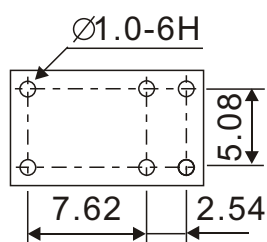

## COIL DATA(0.15W, at 25°C)

Coil Nominal Voltage (VDC)	Resistance Tol.±10% (Ohms)	Nominal Current (mA)	Maximum Pick Up Voltage (V)	Minimum Drop Out Voltage (V)
3	60	50.0	2.4	0.3
5	167	30.0	4.0	0.5
6	240	25.0	4.8	0.6
9	540	16.6	7.2	0.9
12	960	12.5	9.6	1.2
24	3,840	6.25	19.2	2.4

## DIMENSIONS(mm)

P.C.B LAYOUT  
(BOTTOM VIEW)

WIRING DIAGRAM  
(BOTTOM VIEW)