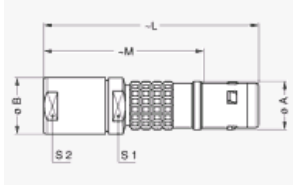

FGG.1K.314.CLAk85

Status Active

Size/Series 1K / K

Matching EGG.1K.314.CLL

[Request a quote](#)

MECHANICAL DETAILS

Shell Style/Model FG*: Straight plug with oversize cable collet
Keying 1 key (alpha=0, plug: male contacts, receptacle: female contacts)
Housing Material Brass (chrome plated) shell and collet nut, nickel plated brass latch sleeve and mid pieces
Cable Fixing Variant K85: 8.1 - 8.5 mm

PERFORMANCE DETAILS

Insert Configuration 1K.314 : 14 Low Voltage
Insulator L: PEEK
Contact Type: Solder
Max. Matings: 5000
Contact Dia.: 0.5 mm (0.02in)
Bucket Dia.: 0.45 mm (0.018in)
Max. Solid Conductor: 0.09 mm² (AWG 28)
Max. Stranded Conductor: 0.09 mm² (AWG 28)
R(max): 8.7 mOhm
Rated Current (A): 2
Vtest (contact-shell): 1200 V (AC), 1700 V (DC)
Vtest (contact-contact): 800 V (AC), 1130 V (DC)
Spanner: DCP.91.023.TN

OTHER CHARACTERISTICS

Endurance (Shell) 5000 mating cycles
Temp (min) -55°C deg
Temp (max) +200°C deg
Humidity (max): <=95% [at 60 deg C/140 F]
Vibration: 15 g [10 Hz - 2000 Hz]
Shock Resistance: 100 g [6 ms]
Salt Spray Corrosion: >1000 hr
Climatical Category: 50/175/21
Shielding (min): 95 dB (10 MHz)
Shielding (min): 80 dB (1 GHz)
IP Rating 68

[Catalog](#)

	A	B	L	M	S1	S2
mm	13	14.5	60	46	12	12
in.	0.51	0.57	2.36	1.81	0.47	0.47

X-ON Electronics

Largest Supplier of Electrical and Electronic Components

Click to view similar products for [Circular DIN Connectors](#) category: