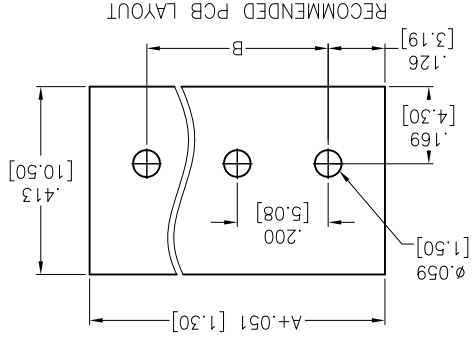

Rev	AWO #	Description	Date	Appr
-		RELEASED	9/10/13	

APPROVED: _____ DATE: _____
 TITLE: _____

Positions: 02 thru 24
 A = .200 [5.08] x No. of Positions
 B = .200 [5.08] x No. of Spaces

UNLESS OTHERWISE SPECIFIED		APPROVED	
ALL DIMENSIONS ARE INCHES [MM]		CHECKED	SY
TOLERANCES: EXCEPT AS NOTED		DRAWN	AV
INCHES		DATE	7/9/14
X ±.10		APPROVALS	
ØX ±.020		DATE	7/9/14
ØXXX ±.015			
REF: S00067C		SIZE	X
SCALE: NTS		PART NO.	EB147A-XX-D
SHEET 1 OF 1		REV.	-

ADAM TECH
 909 Rahway Avenue, Union, NJ 07083
 Phone: 908-687-5000 Fax: 908-687-5710

EURO BLOCK, 200 [5.08] PITCH

SPECIFICATIONS:
 Material: Insulator: PA66, rated UL 94V-0
 Insulator color: Green
 Screw: Steel, M3.0/Zinc plated
 Cage: Brass, Nickel plated
 Pin Header: Brass, Tin plated
Electrical:
 Voltage rated: 300 VAC
 Current rated: 16 Amps
 Contact resistance: 20 mΩ
 Insulation resistance: 500 MΩ @ 500 VDC
Mechanical:
 Solid wire: 26-12AWG 2.5mm²
 Torque (lb-in): 0.5Nm (4.5lb-in)
 Strip length: 6-7mm
 Operating temperature: -40°C to +105°C
 Environmental:
 Lead free, RoHS compliant.