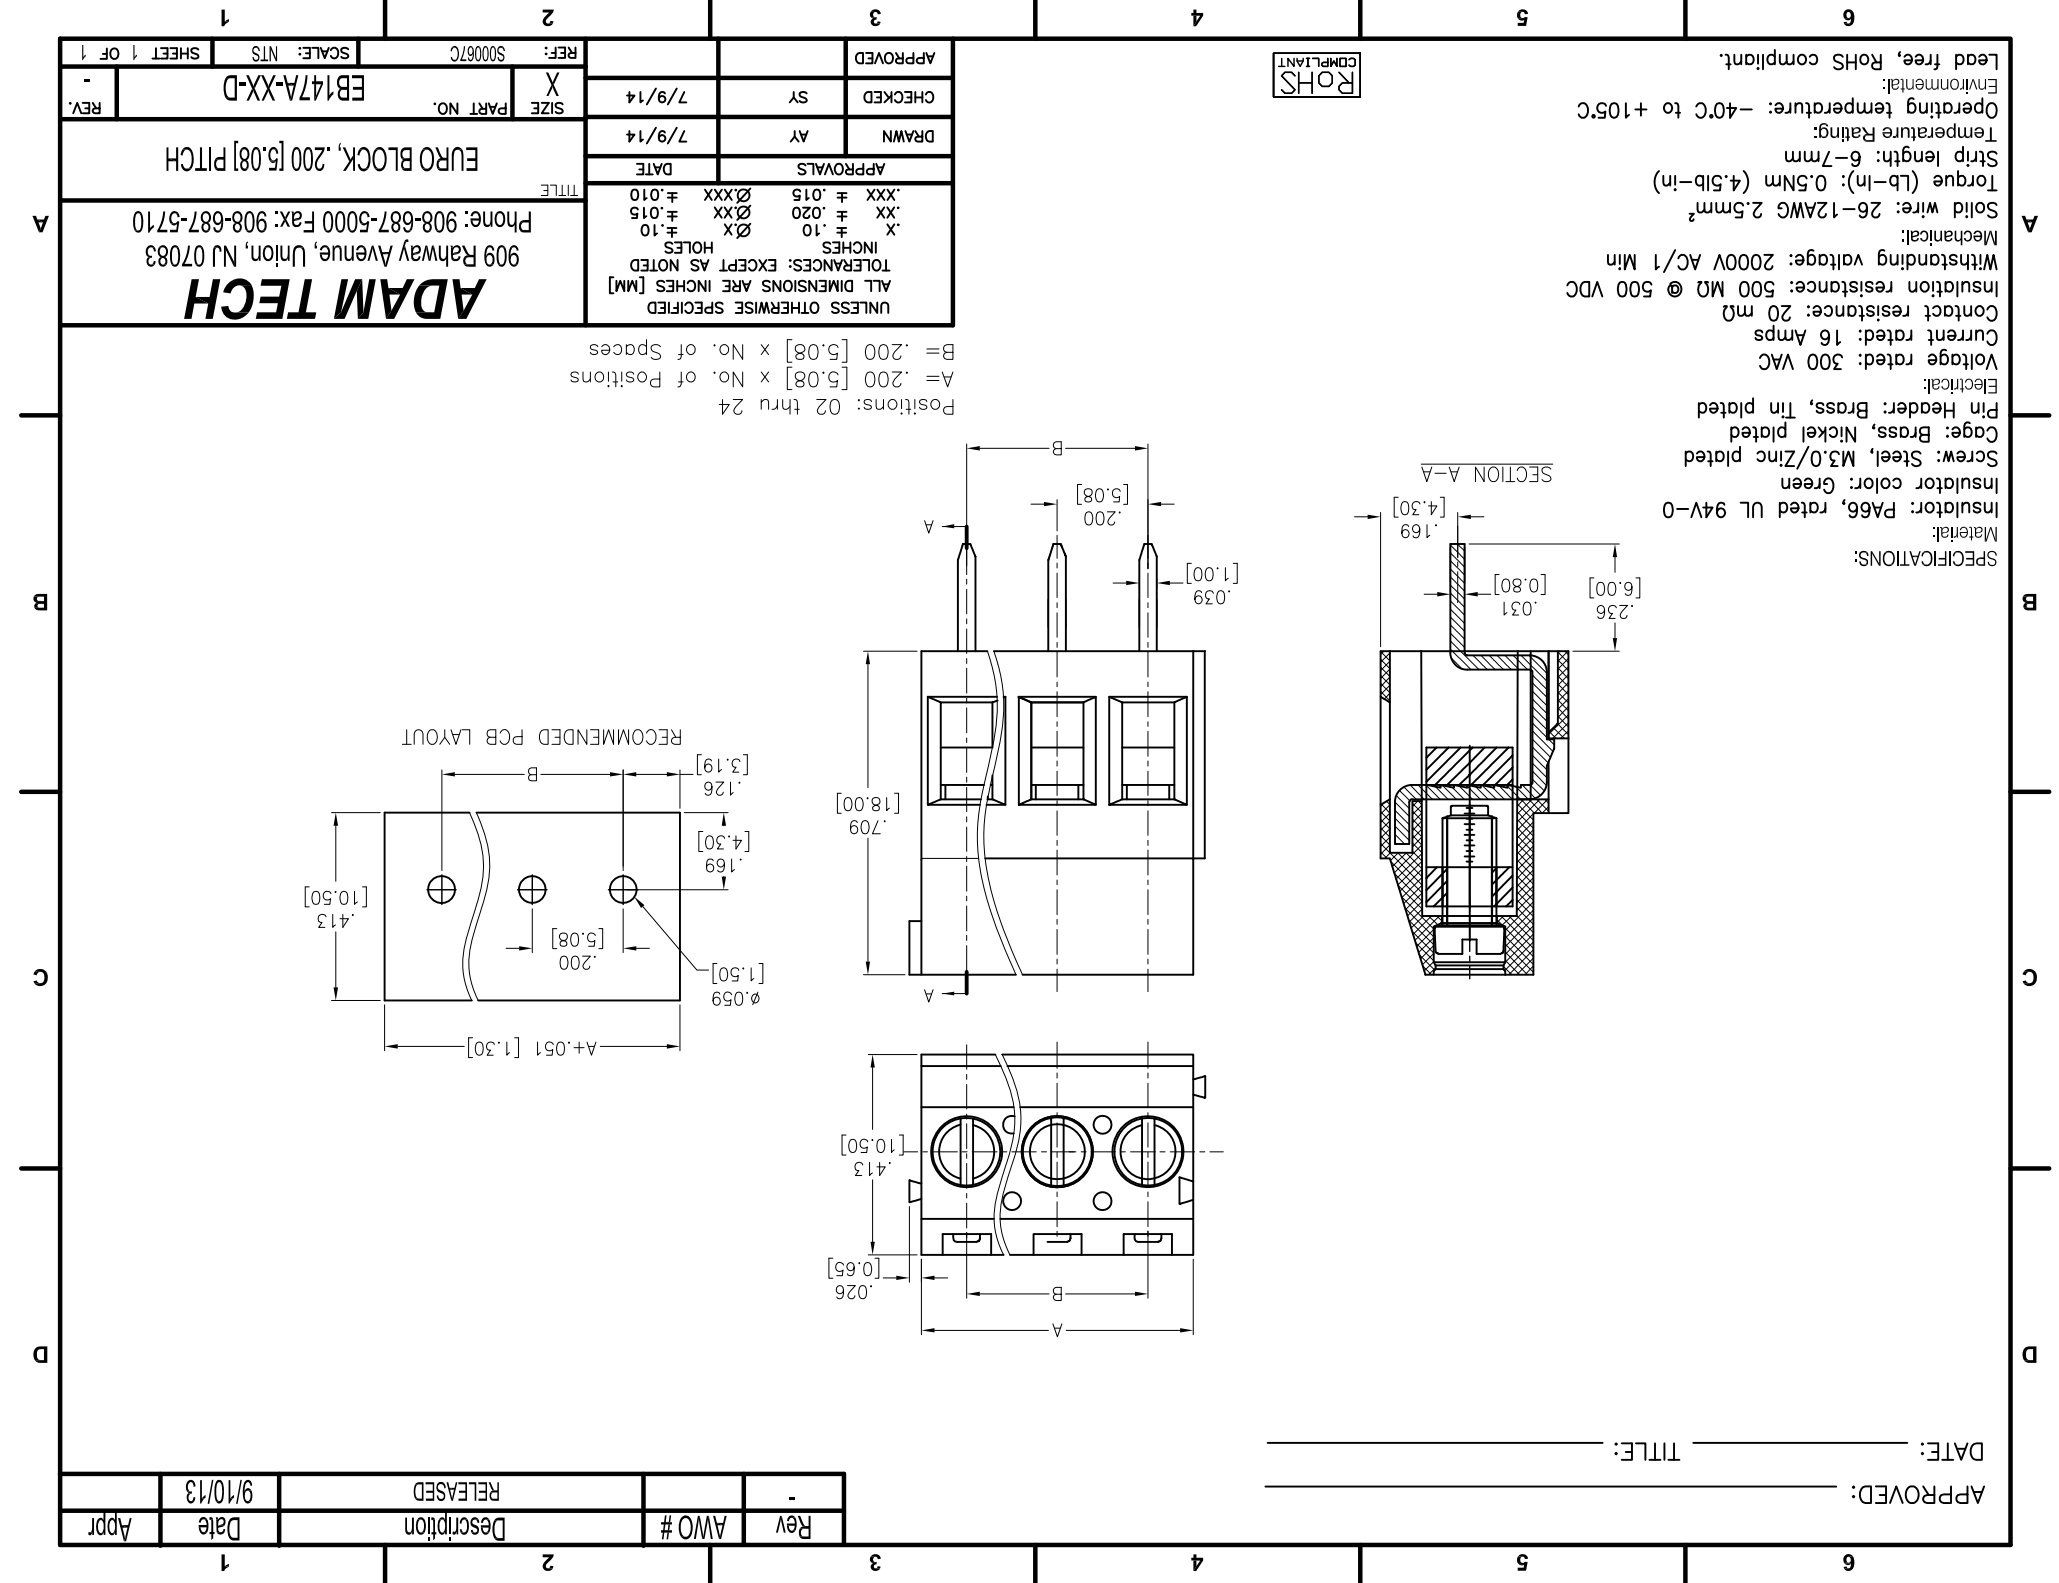

Rev	AWO #	Description	Date	Appr
-		RELEASED	9/10/13	

APPROVED: _____ DATE: _____
 TITLE: _____

Positions: 02 thru 24
 A = .200 [5.08] x No. of Positions
 B = .200 [5.08] x No. of Spaces

UNLESS OTHERWISE SPECIFIED		APPROVED	
ALL DIMENSIONS ARE INCHES [MM]		CHECKED	SY
TOLERANCES: EXCEPT AS NOTED		DRAWN	AV
INCHES		DATE	7/9/14
X ±.10		APPROVALS	
ØX ±.020		DATE	7/9/14
ØXXX ±.015			
REF: S00067C		SIZE	X
SCALE: NTS		PART NO.	EB147A-XX-D
SHEET 1 OF 1		REV.	-

ADAM TECH
 909 Rahway Avenue, Union, NJ 07083
 Phone: 908-687-5000 Fax: 908-687-5710

EURO BLOCK, 200 [5.08] PITCH

SPECIFICATIONS:
 Material: Insulator: PA66, rated UL 94V-0
 Insulator color: Green
 Screw: Steel, M3.0/Zinc plated
 Cage: Brass, Nickel plated
 Pin Header: Brass, Tin plated
Electrical:
 Voltage rated: 300 VAC
 Current rated: 16 Amps
 Contact resistance: 20 mΩ
 Insulation resistance: 500 MΩ @ 500 VDC
Mechanical:
 Solid wire: 26-12AWG 2.5mm²
 Torque (lb-in): 0.5Nm (4.5lb-in)
 Strip length: 6-7mm
 Operating temperature: -40°C to +105°C
 Environmental:
 Lead free, RoHS compliant.