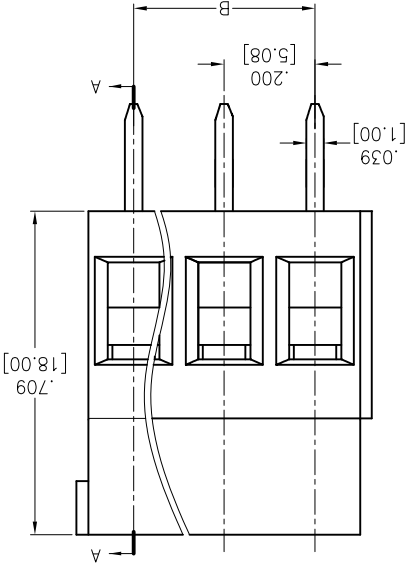

Rev	AWO #	Description	Date	Appr
-		RELEASED	9/10/13	

APPROVED: _____ DATE: _____
 TITLE: _____

Positions: 02 thru 24
 A = .200 [5.08] x No. of Positions
 B = .200 [5.08] x No. of Spaces

UNLESS OTHERWISE SPECIFIED		APPROVED	
ALL DIMENSIONS ARE INCHES [MM]		CHECKED	SY
TOLERANCES: EXCEPT AS NOTED		DRAWN	AV
INCHES		DATE	7/9/14
X ±.10		APPROVALS	
ØX ±.020		DATE	7/9/14
ØXXX ±.015			
REF: S00067C		SIZE	X
SCALE: NTS		PART NO.	EB147A-XX-D
SHEET 1 OF 1		REV.	-

ADAM TECH
 909 Rahway Avenue, Union, NJ 07083
 Phone: 908-687-5000 Fax: 908-687-5710

EURO BLOCK, 200 [5.08] PITCH

SPECIFICATIONS:
 Material: Insulator: PA66, rated UL 94V-0
 Insulator color: Green
 Screw: Steel, M3.0/Zinc plated
 Cage: Brass, Nickel plated
 Pin Header: Brass, Tin plated
Electrical:
 Voltage rated: 300 VAC
 Current rated: 16 Amps
 Contact resistance: 20 mΩ
 Insulation resistance: 500 MΩ @ 500 VDC
Mechanical:
 Solid wire: 26-12AWG 2.5mm²
 Torque (lb-in): 0.5Nm (4.5lb-in)
 Strip length: 6-7mm
 Operating temperature: -40°C to +105°C
 Environmental:
 Lead free, RoHS compliant.