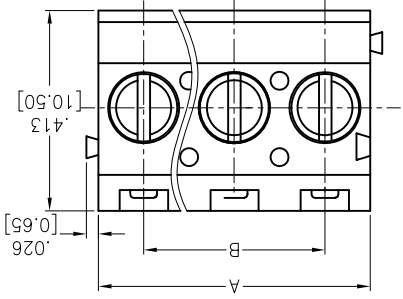

Rev	AWO #	Description	Date	Appr
-		RELEASED	9/10/13	

APPROVED: _____ DATE: _____
 TITLE: _____

Positions: 02 thru 24
 A = .200 [5.08] x No. of Positions
 B = .200 [5.08] x No. of Spaces

UNLESS OTHERWISE SPECIFIED		APPROVED	
ALL DIMENSIONS ARE INCHES [MM]		CHECKED	SY
TOLERANCES: EXCEPT AS NOTED		DRAWN	AV
INCHES		DATE	7/9/14
X ±.10		APPROVALS	
ØX ±.020		DATE	7/9/14
ØXXX ±.015			
REF: S00067C		SIZE	X
SCALE: NTS		PART NO.	EB147A-XX-D
SHEET 1 OF 1		REV.	-

ADAM TECH
 909 Rahway Avenue, Union, NJ 07083
 Phone: 908-687-5000 Fax: 908-687-5710

EURO BLOCK, 200 [5.08] PITCH

SPECIFICATIONS:
 Material: Insulator: PA66, rated UL 94V-0
 Insulator color: Green
 Screw: Steel, M3.0/Zinc plated
 Cage: Brass, Nickel plated
 Pin Header: Brass, Tin plated
Electrical:
 Voltage rated: 300 VAC
 Current rated: 16 Amps
 Contact resistance: 20 mΩ
 Insulation resistance: 500 MΩ @ 500 VDC
Mechanical:
 Solid wire: 26-12AWG 2.5mm²
 Torque (lb-in): 0.5Nm (4.5lb-in)
 Strip length: 6-7mm
 Operating temperature: -40°C to +105°C
 Environmental:
 Lead free, RoHS compliant.