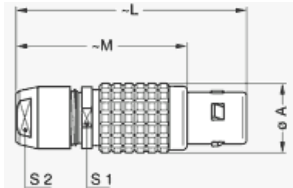

FGJ.0B.306.CLLD42

Status Active

Size/Series 0B / B

Matching EGJ.0B.306.CLA

[Request a quote](#)
MECHANICAL DETAILS

Shell Style/Model FG*: Straight plug, cable collet
Keying 2 keys (gamma=45, plug: female contacts, receptacle: male contacts)
Housing Material Brass (chrome plated) shell and collet nut, nickel plated brass latch sleeve and mid pieces
Cable Fixing D42: 3.3 - 4.2 mm
Variant :
Matching Cable CMN.06.T28.042QBCE

PERFORMANCE DETAILS

Insert Configuration 0B.306 : 6 Low Voltage
Insulator L: PEEK
Contact Type: Solder
Max. Matings: 5000
Contact Dia.: 0.5 mm (0.02in)
Bucket Dia.: 0.45 mm (0.018in)
Max. Solid Conductor: 0.09 mm² (AWG 28)
Max. Stranded Conductor: 0.09 mm² (AWG 28)
R(max): 8.7 mOhm
Rated Current (A): 2.5
Vtest (contact-shell): 650 V (AC), 920 V (DC)
Vtest (contact-contact): 850 V (AC), 1200 V (DC)
Spanner: DCP.91.001.TN

[Catalog](#)

	A	L	M	S1	S2
mm	9.5	36	26	8	7
in.	0.37	1.42	1.02	0.31	0.28

[Download 3D draw](#)

X-ON Electronics

Largest Supplier of Electrical and Electronic Components

Click to view similar products for [Circular DIN Connectors](#) category: