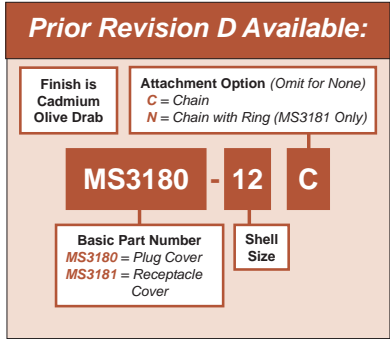

MS3180 and MS3181 Protective Plug and Receptacle Covers

MATING CONNECTOR
MIL-DTL-26482

Attachment Option
C = Chain
N = Chain with Ring (MS3181 Only)
R = Wire Rope

Length
L = Chain or Rope Length of 5 Inches (127.0 mm). Omit for Standard (See K in Table I)

MS3181 Optional Ring Attachment

TABLE I: Shell Size, Dimensions and Attachment

Shell Size	F Max	G Dia Max	H Dia Max	J Max	K Standard Length (Inches)	L Min
8	.562 (14.3)	.719 (18.3)	.734 (18.6)	.562 (14.3)	3.00 (76.2)	.578 (14.7)
10	.562 (14.3)	.844 (21.4)	.859 (21.8)	.562 (14.3)	3.00 (76.2)	.703 (17.9)
12	.562 (14.3)	1.000 (25.4)	1.000 (25.4)	.562 (14.3)	3.50 (88.9)	.891 (22.6)
14	.562 (14.3)	1.125 (28.6)	1.125 (28.6)	.562 (14.3)	3.50 (88.9)	1.016 (25.8)
16	.562 (14.3)	1.250 (31.8)	1.250 (31.8)	.562 (14.3)	3.50 (88.9)	1.141 (29.0)
18	.562 (14.3)	1.375 (34.9)	1.375 (34.9)	.562 (14.3)	3.50 (88.9)	1.266 (32.2)
20	.625 (15.9)	1.500 (38.1)	1.500 (38.1)	.562 (14.3)	4.00 (101.6)	1.391 (35.3)
22	.625 (15.9)	1.625 (41.3)	1.625 (41.3)	.562 (14.3)	4.00 (101.6)	1.516 (38.5)
24	.658 (16.7)	1.750 (44.5)	1.750 (44.5)	.602 (15.3)	4.00 (101.6)	1.641 (41.7)

- APPLICATION NOTES**
1. Assembly identified with manufacturer's name and part number, space permitting.
 2. For complete dimensions, see the applicable Military Specification.
 3. Metric dimensions (mm) are in parentheses.