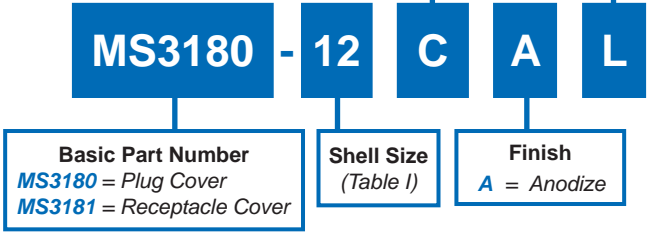

MS3180 and MS3181 Protective Plug and Receptacle Covers

MATING CONNECTOR
MIL-DTL-26482

Attachment Option
C = Chain
N = Chain with Ring (MS3181 Only)
R = Wire Rope

Length
L = Chain or Rope Length of 5 Inches (127.0 mm). Omit for Standard (See K in Table I)

MS3181 Optional Ring Attachment

TABLE I: Shell Size, Dimensions and Attachment

Shell Size	F Max	G Dia Max	H Dia Max	J Max	K Standard Length (Inches)	L Min
8	.562 (14.3)	.719 (18.3)	.734 (18.6)	.562 (14.3)	3.00 (76.2)	.578 (14.7)
10	.562 (14.3)	.844 (21.4)	.859 (21.8)	.562 (14.3)	3.00 (76.2)	.703 (17.9)
12	.562 (14.3)	1.000 (25.4)	1.000 (25.4)	.562 (14.3)	3.50 (88.9)	.891 (22.6)
14	.562 (14.3)	1.125 (28.6)	1.125 (28.6)	.562 (14.3)	3.50 (88.9)	1.016 (25.8)
16	.562 (14.3)	1.250 (31.8)	1.250 (31.8)	.562 (14.3)	3.50 (88.9)	1.141 (29.0)
18	.562 (14.3)	1.375 (34.9)	1.375 (34.9)	.562 (14.3)	3.50 (88.9)	1.266 (32.2)
20	.625 (15.9)	1.500 (38.1)	1.500 (38.1)	.562 (14.3)	4.00 (101.6)	1.391 (35.3)
22	.625 (15.9)	1.625 (41.3)	1.625 (41.3)	.562 (14.3)	4.00 (101.6)	1.516 (38.5)
24	.658 (16.7)	1.750 (44.5)	1.750 (44.5)	.602 (15.3)	4.00 (101.6)	1.641 (41.7)