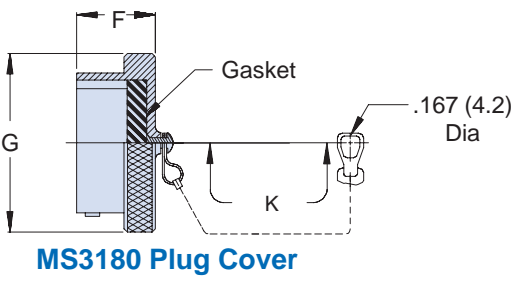

MS3180 and MS3181 Protective Plug and Receptacle Covers

MATING CONNECTOR
MIL-DTL-26482

Attachment Option
C = Chain
N = Chain with Ring (MS3181 Only)
R = Wire Rope

Length
L = Chain or Rope Length of 5 Inches (127.0 mm). Omit for Standard (See K in Table I)

MS3181 Optional Ring Attachment

TABLE I: Shell Size, Dimensions and Attachment

Shell Size	F Max	G Dia Max	H Dia Max	J Max	K Standard Length (Inches)	L Min
8	.562 (14.3)	.719 (18.3)	.734 (18.6)	.562 (14.3)	3.00 (76.2)	.578 (14.7)
10	.562 (14.3)	.844 (21.4)	.859 (21.8)	.562 (14.3)	3.00 (76.2)	.703 (17.9)
12	.562 (14.3)	1.000 (25.4)	1.000 (25.4)	.562 (14.3)	3.50 (88.9)	.891 (22.6)
14	.562 (14.3)	1.125 (28.6)	1.125 (28.6)	.562 (14.3)	3.50 (88.9)	1.016 (25.8)
16	.562 (14.3)	1.250 (31.8)	1.250 (31.8)	.562 (14.3)	3.50 (88.9)	1.141 (29.0)
18	.562 (14.3)	1.375 (34.9)	1.375 (34.9)	.562 (14.3)	3.50 (88.9)	1.266 (32.2)
20	.625 (15.9)	1.500 (38.1)	1.500 (38.1)	.562 (14.3)	4.00 (101.6)	1.391 (35.3)
22	.625 (15.9)	1.625 (41.3)	1.625 (41.3)	.562 (14.3)	4.00 (101.6)	1.516 (38.5)
24	.658 (16.7)	1.750 (44.5)	1.750 (44.5)	.602 (15.3)	4.00 (101.6)	1.641 (41.7)