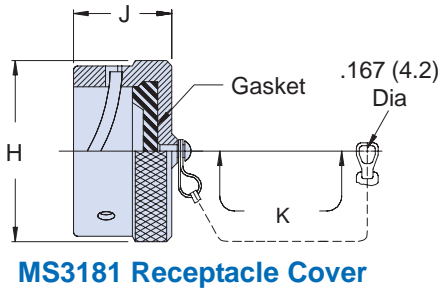

MS3180 and MS3181 Protective Plug and Receptacle Covers

MATING CONNECTOR
MIL-DTL-26482

Attachment Option
C = Chain
N = Chain with Ring (MS3181 Only)
R = Wire Rope

Length
L = Chain or Rope Length of 5 Inches (127.0 mm). Omit for Standard (See K in Table I)

MS3181 Optional Ring Attachment

TABLE I: Shell Size, Dimensions and Attachment

Shell Size	F Max	G Dia Max	H Dia Max	J Max	K Standard Length (Inches)	L Min
8	.562 (14.3)	.719 (18.3)	.734 (18.6)	.562 (14.3)	3.00 (76.2)	.578 (14.7)
10	.562 (14.3)	.844 (21.4)	.859 (21.8)	.562 (14.3)	3.00 (76.2)	.703 (17.9)
12	.562 (14.3)	1.000 (25.4)	1.000 (25.4)	.562 (14.3)	3.50 (88.9)	.891 (22.6)
14	.562 (14.3)	1.125 (28.6)	1.125 (28.6)	.562 (14.3)	3.50 (88.9)	1.016 (25.8)
16	.562 (14.3)	1.250 (31.8)	1.250 (31.8)	.562 (14.3)	3.50 (88.9)	1.141 (29.0)
18	.562 (14.3)	1.375 (34.9)	1.375 (34.9)	.562 (14.3)	3.50 (88.9)	1.266 (32.2)
20	.625 (15.9)	1.500 (38.1)	1.500 (38.1)	.562 (14.3)	4.00 (101.6)	1.391 (35.3)
22	.625 (15.9)	1.625 (41.3)	1.625 (41.3)	.562 (14.3)	4.00 (101.6)	1.516 (38.5)
24	.658 (16.7)	1.750 (44.5)	1.750 (44.5)	.602 (15.3)	4.00 (101.6)	1.641 (41.7)

Dimensions in inches (millimeters) and are subject to change without notice.

X-ON Electronics

Largest Supplier of Electrical and Electronic Components

Click to view similar products for [Circular MIL Spec Tools, Hardware & Accessories](#) *category:*