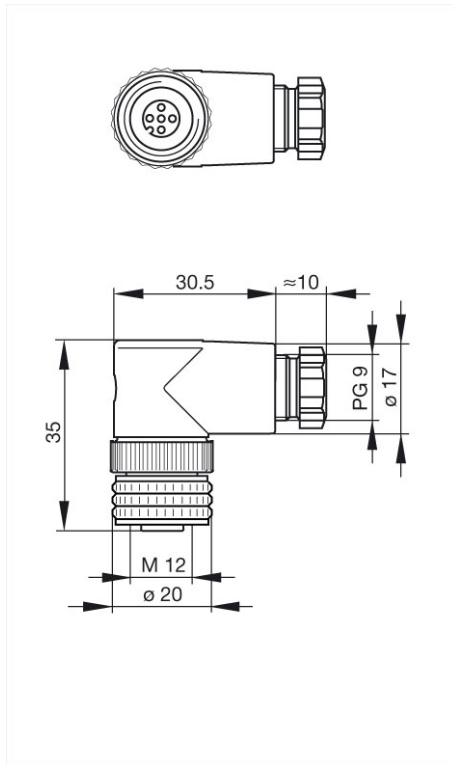

HIRSCHMANN

A BELDEN BRAND

Industrial Connecting Solutions: Circular Connectors: M8 - M12 Connectors: M12 Connectors: M12 Circular connector (M12 E-Series)-with screw locking: Angled cable socket, self-assembled: ELWIKA 5012

PG9

<https://e-catalog.hirschmann.com:443/link/57078-24228-256281-256292-256304-24445-24446-24262-36391/en/conf/ui/state>

Picture

Drawing

Belden Deutschland GmbH

Im Gewerbepark 2
58579 Schalksmühle
Germany
Phone: +49 7127/14-1806
E-Mail: icos-sales@belden.com

The information published in the websites has been compiled as carefully as possible. It is subject to alteration without notice in technical as well as in price-related/commercial respect. The complete information and data were available on user documentation. Mandatory information can only be obtained by a concrete query.