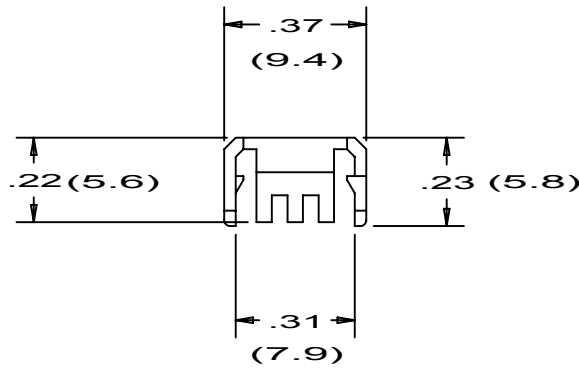

THIS COPY IS PROVIDED ON A RESTRICTED BASIS AND IS NOT TO BE USED IN ANY WAY DETRIMENTAL TO THE INTERESTS OF PANCON.

NOTES:

1. PART NUMBER: SEE CHART (SHEET 2)
2. ALL DIMENSIONS ARE GIVEN IN INCHES AND (MILLIMETERS).

										 Bolingbrook, Illinois							
										® <b>MAS-CON , .156" SOCKET                  STRAIN RELIEF COMBINATION COVER</b>							
										UNLESS OTHERWISE SPECIFIED, DIMENSIONAL TOLERANCES ARE: (.X) ± (.XXX) ± .005(.13) (.XX) ± .02( .5) ANGLES ±		UNLESS OTHERWISE SPECIFIED, ALL DIMENSIONS ARE GIVEN IN INCHES. THIRD ANGLE PROJECTION. SCALE <b>2:1</b>					
										DRAWN BY WDM		MAT'L NYLON		DRAWING NO. KA-10346		DWG. A	
										DATE 4/6/88				SHT 1 OF 2			
5	9/28/05	KI		Added RoHS compliant			2162				CHK'D WJH						
REV	DATE	BY	CHK	DESCRIPTION			CN - R	CUST	SUP								