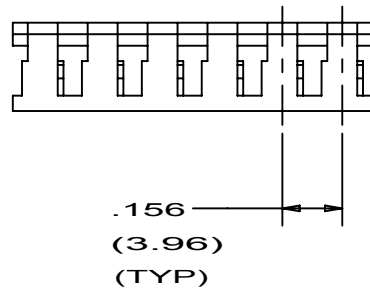

THIS COPY IS PROVIDED ON A RESTRICTED BASIS AND IS NOT TO BE USED IN ANY WAY DETRIMENTAL TO THE INTERESTS OF PANCON.

NOTES:

1. PART NUMBER: SEE CHART (SHEET 2)
2. ALL DIMENSIONS ARE GIVEN IN INCHES AND (MILLIMETERS).

										 Bolingbrook, Illinois							
										® <b>MAS-CON , .156" SOCKET                  STRAIN RELIEF COMBINATION COVER</b>							
										UNLESS OTHERWISE SPECIFIED, DIMENSIONAL TOLERANCES ARE: (.X) ± (.XXX) ± .005(.13) (.XX) ± .02( .5) ANGLES ±		UNLESS OTHERWISE SPECIFIED, ALL DIMENSIONS ARE GIVEN IN INCHES. THIRD ANGLE PROJECTION. SCALE <b>2:1</b>					
										DRAWN BY WDM		MAT'L NYLON		DRAWING NO. KA-10346		DWG. A	
										DATE 4/6/88				SHT 1 OF 2			
5	9/28/05	KI		Added RoHS compliant			2162				CHK'D WJH						
REV	DATE	BY	CHK	DESCRIPTION			CN - R	CUST	SUP								