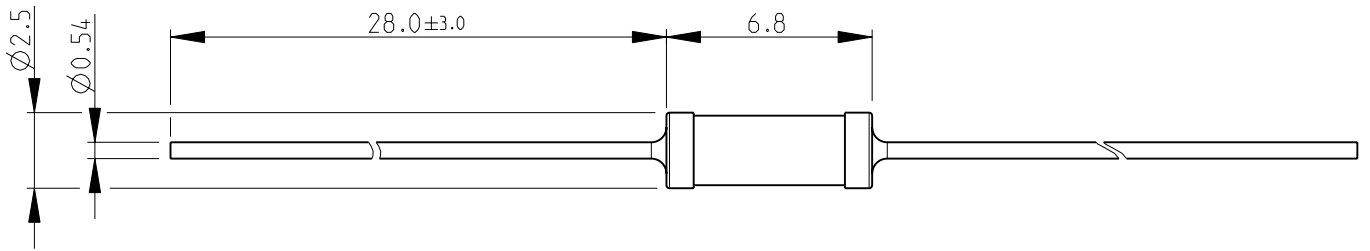

LOC	DIST	REVISIONS					
E	B	P	LTR	DESCRIPTION	DATE	DWN	APVD
			BA	NEW RELEASE	20-Sep-08	SM	St.P

FOR FURTHER INFORMATION SEE DATA SHEET FOR
CFR SERIES-CARBON FILM FIXED RESISTORS

RoHS Compliant

SCALE 2:1

2008

RELEASED FOR PUBLICATION

THIS DRAWING IS UNPUBLISHED.

BY TYCO ELECTRONICS CORPORATION. ALL RIGHTS RESERVED.
COPYRIGHT 2008

DIMENSIONS: mm	DWN	20-Sep-08	MATERIAL	-	FINISH	-
	CHK	20-Sep-08	Tyco Electronics Corporation Dorcan, Swindon, SN3 5HH			
TOLERANCES UNLESS OTHERWISE SPECIFIED:	APVD	20-Sep-08				
0 PLC ± 0.2	STEPHEN.P		NAME CARBON FILM FIXED RESISTORS SERIES CFR25			
1 PLC ± 0.1	PRODUCT SPEC	-				
2 PLC $\pm -$	APPLICATION SPEC	-	SIZE	CAGE CODE	DRAWING NO	RESTRICTED TO
3 PLC $\pm -$			A 4	00779	©- 1623930	-
4 PLC $\pm -$	WEIGHT	-	CUSTOMER DRAWING			
ANGLES $\pm 5^\circ$			SCALE	4:1	SHEET	1 OF 1
			REV BA			