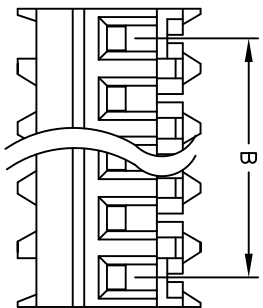

APPROVED: _____
 DATE: _____ TITLE: _____

Rev	AWO #	Description	Date	Appr
-		RELEASED	7/26/06	
A		REDRAWN	11/26/10	

PART NUMBER	WIRE SIZE	INSULATOR COLOR
MTD-A-XX-C-1	22 AWG	RED
MTD-A-XX-D-1	24 AWG	WHITE
MTD-A-XX-E-1	26 AWG	BLUE
MTD-A-XX-F-1	28 AWG	GREEN

Positions: 2 thru 24
 A = .100 [2.54] x No. of Positions
 B = .100 [2.54] x No. of Spaces

SPECIFICATIONS:

Material: Nylon 66, rated UL 94V-2
 Contacts: Phosphor Bronze
 Plating: Tin over Copper underplate overall
 Electrical: Operating voltage: 250 VAC max.
 Current rating: 3 Amps max.
 Insulation resistance: 1,000 Mohms min.
 Dielectric withstanding voltage: 1,500 VAC for 1 minute
 Temperature Rating: Operating temperature: -40°C to +105°C
 Environmental: Lead free, RoHS compliant

ADAM TECH

909 Rahway Avenue, Union, NJ 07083
 Phone: 908-687-5000 Fax: 908-687-5710

IDC MASS TERMINATION HOUSING
 .100 [2.54] SPACING, FEED THRU

UNLESS OTHERWISE SPECIFIED ALL DIMENSIONS ARE INCHES [MM] TOLERANCES: EXCEPT AS NOTED		TITLE	
INCHES	HOLES	IDC MASS TERMINATION HOUSING	
.X ± .10	ØXX ± .10	.100 [2.54] SPACING, FEED THRU	
.XX ± .020	ØXXX ± .015	PART NO. MTD-A-XX-X-1	
.XXX ± .015	ØXXX ± .010	REV. -	
APPROVALS	DATE	SCALE: NTS	
DRAWN SS	7/26/06	SHEET 1 OF 1	
CHECKED		REV. -	
APPROVED		SCALE: NTS	