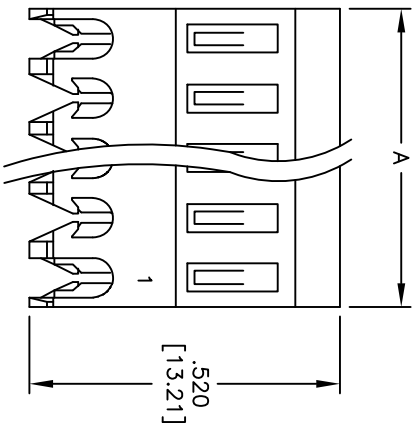

APPROVED: _____
 DATE: _____ TITLE: _____

Rev	AWO #	Description	Date	Appr
-		RELEASED	7/26/06	
A		REDRAWN	11/26/10	

PART NUMBER	WIRE SIZE	INSULATOR COLOR
MTD-A-XX-C-1	22 AWG	RED
MTD-A-XX-D-1	24 AWG	WHITE
MTD-A-XX-E-1	26 AWG	BLUE
MTD-A-XX-F-1	28 AWG	GREEN

Positions: 2 thru 24
 A = .100 [2.54] x No. of Positions
 B = .100 [2.54] x No. of Spaces

SPECIFICATIONS:

Material: Nylon 66, rated UL 94V-2
 Contacts: Phosphor Bronze
 Plating: Tin over Copper underplate overall
 Electrical: Operating voltage: 250 VAC max.
 Current rating: 3 Amps max.
 Insulation resistance: 1,000 Mohms min.
 Dielectric withstanding voltage: 1,500 VAC for 1 minute
 Temperature Rating: Operating temperature: -40°C to +105°C
 Environmental: Lead free, RoHS compliant

ADAM TECH

909 Rahway Avenue, Union, NJ 07083
 Phone: 908-687-5000 Fax: 908-687-5710

IDC MASS TERMINATION HOUSING
 .100 [2.54] SPACING, FEED THRU

UNLESS OTHERWISE SPECIFIED ALL DIMENSIONS ARE INCHES [MM] TOLERANCES: EXCEPT AS NOTED		TITLE	
INCHES	HOLES	IDC MASS TERMINATION HOUSING	
.X ± .10	ØXX ± .10	.100 [2.54] SPACING, FEED THRU	
.XX ± .020	ØXXX ± .015	PART NO. MTD-A-XX-X-1	
.XXX ± .015	ØXXX ± .010	REV. -	
APPROVALS	DATE	SCALE: NTS	
DRAWN SS	7/26/06	SHEET 1 OF 1	
CHECKED		REV. -	
APPROVED		SCALE: NTS	