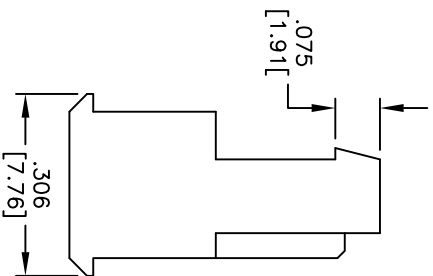

APPROVED: _____
 DATE: _____ TITLE: _____

Rev	AWO #	Description	Date	Appr
-		RELEASED	7/26/06	
A		REDRAWN	11/26/10	

PART NUMBER	WIRE SIZE	INSULATOR COLOR
MTD-A-XX-C-1	22 AWG	RED
MTD-A-XX-D-1	24 AWG	WHITE
MTD-A-XX-E-1	26 AWG	BLUE
MTD-A-XX-F-1	28 AWG	GREEN

Positions: 2 thru 24
 A = .100 [2.54] x No. of Positions
 B = .100 [2.54] x No. of Spaces

SPECIFICATIONS:

Material: Nylon 66, rated UL 94V-2
 Contacts: Phosphor Bronze
 Plating: Tin over Copper underplate overall
 Electrical: Operating voltage: 250 VAC max.
 Current rating: 3 Amps max.
 Insulation resistance: 1,000 Mohms min.
 Dielectric withstanding voltage: 1,500 VAC for 1 minute
 Temperature Rating: Operating temperature: -40°C to +105°C
 Environmental: Lead free, RoHS compliant

ADAM TECH

909 Rahway Avenue, Union, NJ 07083
 Phone: 908-687-5000 Fax: 908-687-5710

IDC MASS TERMINATION HOUSING
 .100 [2.54] SPACING, FEED THRU

UNLESS OTHERWISE SPECIFIED ALL DIMENSIONS ARE INCHES [MM] TOLERANCES: EXCEPT AS NOTED		TITLE	
INCHES	HOLES	IDC MASS TERMINATION HOUSING	
.X ± .10	ØXX ± .10	.100 [2.54] SPACING, FEED THRU	
.XX ± .020	ØXXX ± .015	PART NO. MTD-A-XX-X-1	
.XXX ± .015	ØXXX ± .010	REV. -	
APPROVALS	DATE	SCALE: NTS	
DRAWN SS	7/26/06	SHEET 1 OF 1	
CHECKED		REV. -	
APPROVED		SCALE: NTS	