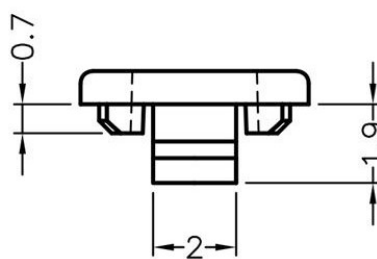

PART NO	C	L	P
FIX-LED3-6	3	3	1

MOUNTING HOLE  $\phi 4.5$   
THICKNESS 1.6

PART NO	C	L	P
FIX-LED3-7	3	3	1

MOUNTING HOLE  $\phi 6.35$

PART NO	C	L	P
FIX-LED3-19	3,1	3	1

CHASSIS  $\phi 4.5$   
THICKNESS 1.0

PART NO	C	L	P
FIX-LED3-20	3	3	1

CHASSIS  $\phi 5$   
THICKNESS 0.8

PART NO	C	L	P
FIX-LED3-22	3	3	1

CHASSIS  $\phi 4.8$   
THICKNESS 0.8mm

PART NO	C	L	P
FIX-LED3-23	3	3	1

PART NO	C	L	P
FIX-LED3-28	3	3	1

PART NO	C	L	P
FIX-LED3-3	3,3	3	1

**FIX**  
Fasten