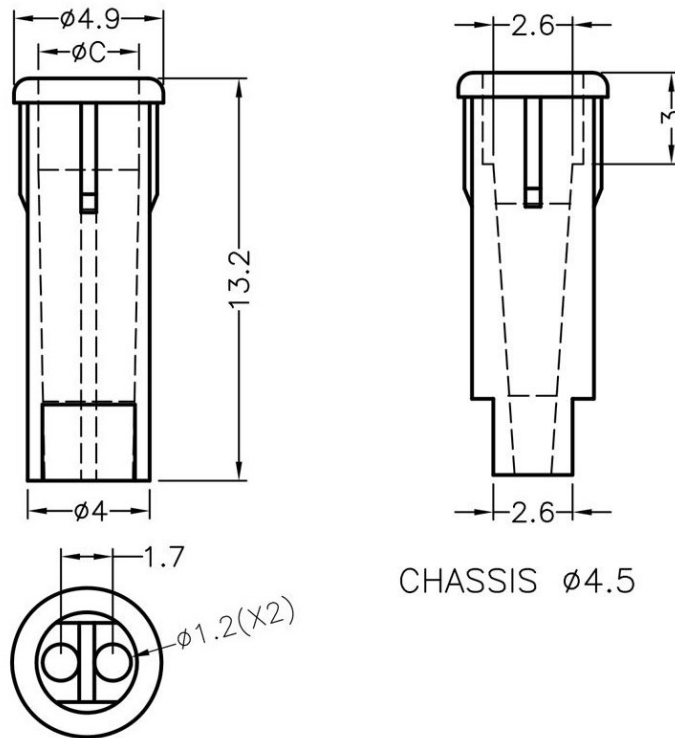

PART NO	C	L	P
FIX-LED3-6	3	3	1

MOUNTING HOLE  $\phi 4.5$   
THICKNESS 1.6

PART NO	C	L	P
FIX-LED3-7	3	3	1

MOUNTING HOLE  $\phi 6.35$

PART NO	C	L	P
FIX-LED3-19	3,1	3	1

CHASSIS  $\phi 4.5$   
THICKNESS 1.0

PART NO	C	L	P
FIX-LED3-20	3	3	1

CHASSIS  $\phi 5$   
THICKNESS 0.8

PART NO	C	L	P
FIX-LED3-22	3	3	1

CHASSIS  $\phi 4.8$   
THICKNESS 0.8mm

PART NO	C	L	P
FIX-LED3-23	3	3	1

PART NO	C	L	P
FIX-LED3-28	3	3	1

PART NO	C	L	P
FIX-LED3-3	3,3	3	1

**FIX**  
Fasten