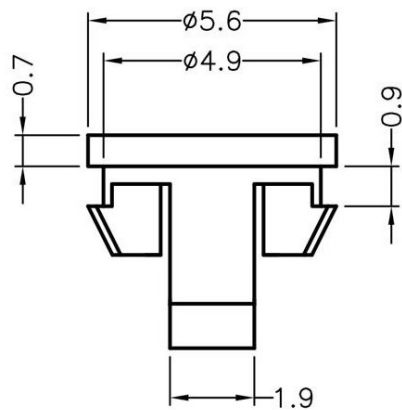

PART NO	C	L	P
FIX-LED3-6	3	3	1

MOUNTING HOLE  $\phi 4.5$   
THICKNESS 1.6

PART NO	C	L	P
FIX-LED3-7	3	3	1

MOUNTING HOLE  $\phi 6.35$

PART NO	C	L	P
FIX-LED3-19	3,1	3	1

CHASSIS  $\phi 4.5$   
THICKNESS 1.0

PART NO	C	L	P
FIX-LED3-20	3	3	1

CHASSIS  $\phi 5$   
THICKNESS 0.8

PART NO	C	L	P
FIX-LED3-22	3	3	1

CHASSIS  $\phi 4.8$   
THICKNESS 0.8mm

PART NO	C	L	P
FIX-LED3-23	3	3	1

PART NO	C	L	P
FIX-LED3-28	3	3	1

PART NO	C	L	P
FIX-LED3-3	3,3	3	1

**FIX**  
Fasten