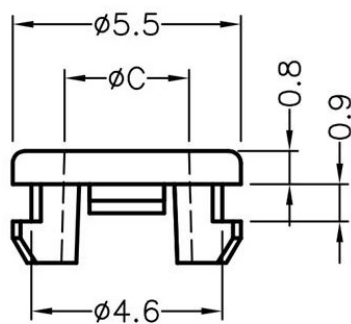

PART NO	C	L	P
FIX-LED3-6	3	3	1

MOUNTING HOLE  $\phi 4.5$   
THICKNESS 1.6

PART NO	C	L	P
FIX-LED3-7	3	3	1

MOUNTING HOLE  $\phi 6.35$

PART NO	C	L	P
FIX-LED3-19	3,1	3	1

CHASSIS  $\phi 4.5$   
THICKNESS 1.0

PART NO	C	L	P
FIX-LED3-20	3	3	1

CHASSIS  $\phi 5$   
THICKNESS 0.8

PART NO	C	L	P
FIX-LED3-22	3	3	1

CHASSIS  $\phi 4.8$   
THICKNESS 0.8mm

PART NO	C	L	P
FIX-LED3-23	3	3	1

PART NO	C	L	P
FIX-LED3-28	3	3	1

PART NO	C	L	P
FIX-LED3-3	3,3	3	1

**FIX**  
Fasten