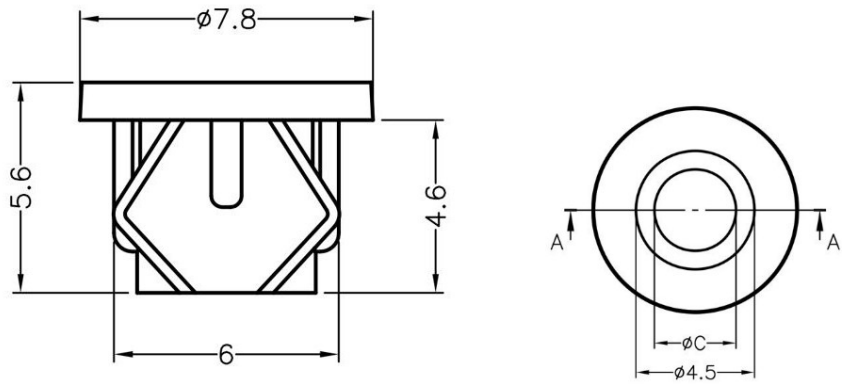

MOUNTING HOLE $\phi 6.35$

PART NO	C	L	P
FIX-LED3-19	3,1	3	1