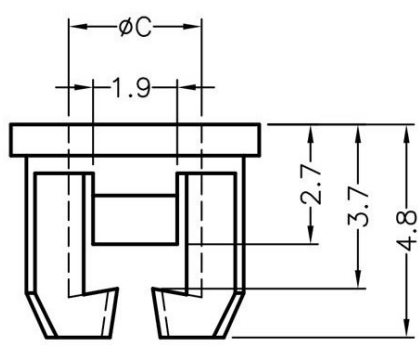

PART NO	C	L	P
FIX-LED3-6	3	3	1

MOUNTING HOLE  $\phi 4.5$   
THICKNESS 1.6

PART NO	C	L	P
FIX-LED3-7	3	3	1

MOUNTING HOLE  $\phi 6.35$

PART NO	C	L	P
FIX-LED3-19	3,1	3	1

CHASSIS  $\phi 4.5$   
THICKNESS 1.0

PART NO	C	L	P
FIX-LED3-20	3	3	1

CHASSIS  $\phi 5$   
THICKNESS 0.8

PART NO	C	L	P
FIX-LED3-22	3	3	1

CHASSIS  $\phi 4.8$   
THICKNESS 0.8mm

PART NO	C	L	P
FIX-LED3-23	3	3	1

PART NO	C	L	P
FIX-LED3-28	3	3	1

PART NO	C	L	P
FIX-LED3-3	3,3	3	1

**FIX**  
Fasten