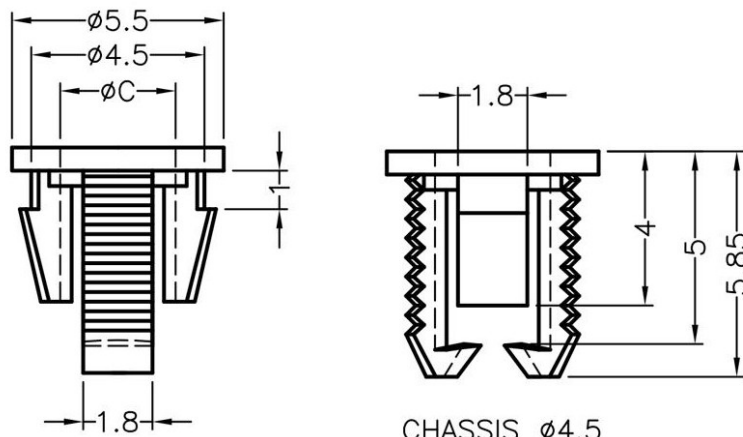

PART NO	C	L	P
FIX-LED3-6	3	3	1

MOUNTING HOLE  $\phi 4.5$   
THICKNESS 1.6

PART NO	C	L	P
FIX-LED3-7	3	3	1

MOUNTING HOLE  $\phi 6.35$

PART NO	C	L	P
FIX-LED3-19	3,1	3	1

CHASSIS  $\phi 4.5$   
THICKNESS 1.0

PART NO	C	L	P
FIX-LED3-20	3	3	1

CHASSIS  $\phi 5$   
THICKNESS 0.8

PART NO	C	L	P
FIX-LED3-22	3	3	1

CHASSIS  $\phi 4.8$   
THICKNESS 0.8mm

PART NO	C	L	P
FIX-LED3-23	3	3	1

PART NO	C	L	P
FIX-LED3-28	3	3	1

PART NO	C	L	P
FIX-LED3-3	3,3	3	1

**FIX**  
Fasten