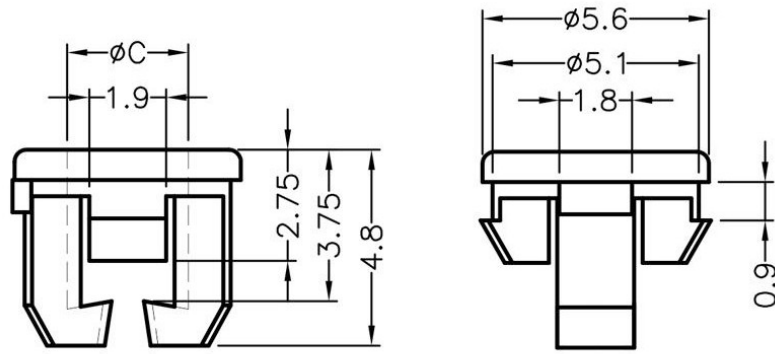

PART NO	C	L	P
FIX-LED3-6	3	3	1

MOUNTING HOLE  $\phi 4.5$   
THICKNESS 1.6

PART NO	C	L	P
FIX-LED3-7	3	3	1

MOUNTING HOLE  $\phi 6.35$

PART NO	C	L	P
FIX-LED3-19	3,1	3	1

CHASSIS  $\phi 4.5$   
THICKNESS 1.0

PART NO	C	L	P
FIX-LED3-20	3	3	1

CHASSIS  $\phi 5$   
THICKNESS 0.8

PART NO	C	L	P
FIX-LED3-22	3	3	1

CHASSIS  $\phi 4.8$   
THICKNESS 0.8mm

PART NO	C	L	P
FIX-LED3-23	3	3	1

PART NO	C	L	P
FIX-LED3-28	3	3	1

PART NO	C	L	P
FIX-LED3-3	3,3	3	1

**FIX**  
Fasten