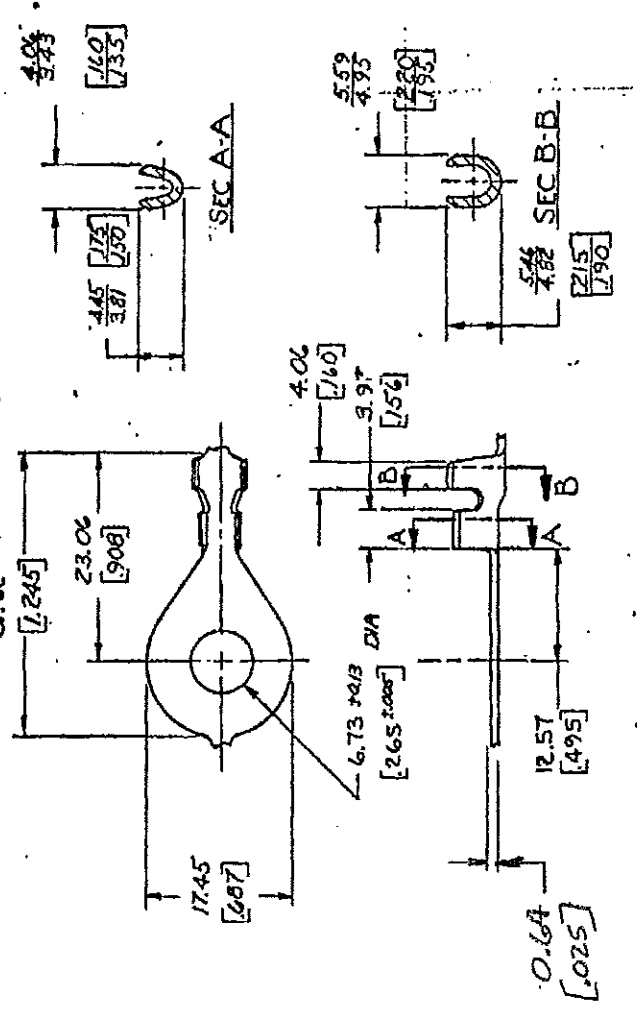

4 3 2 1

THIS DRAWING IS UNPUBLISHED.
 © COPYRIGHT BY TYCO ELECTRONICS CORPORATION.
 ALL RIGHTS RESERVED.

USG	AF	DIST	50	REV	DATE	BY	APP'D
REVISIONS				DESCRIPTION	DATE	BY	APP'D
D1				REACTIVATE PER ECR 10-020594	0700CT10	JR	PD

- 1 CONTINUOUS STRIP ON REELS
- 2 WIRE SIZE 0.8-2.0mm2 [#18-#14] AWG
- 3 INSULATION DIA 2.29-3.68 [.090-.145]

62978-1
 PART NO

THIS DRAWING IS A CONTROLLED DOCUMENT.		0700CT10	0700CT10	0700CT10	NAME
DRW	J. Luth	DESANTIS	DESANTIS	DESANTIS	Tyco Electronics Corporation Harrisburg, PA 17105-3608
CHK	P. DESANTIS	DESANTIS	DESANTIS	DESANTIS	Tyco Electronics Harrisburg, PA 17105-3608
APP'D	P. DESANTIS	DESANTIS	DESANTIS	DESANTIS	Tyco Electronics Harrisburg, PA 17105-3608
PRODUCT SPEC	APPLICATION SPEC	APPLICATION SPEC	APPLICATION SPEC	APPLICATION SPEC	APPLICATION SPEC
FINISH	FINISH	FINISH	FINISH	FINISH	FINISH
0 PLC ± .01	1 PLC ± .02	2 PLC ± .03	3 PLC ± .04	4 PLC ± .05	5 PLC ± .06
ANGLES ± .5°	ANGLES ± .5°	ANGLES ± .5°	ANGLES ± .5°	ANGLES ± .5°	ANGLES ± .5°
MATERIAL	STAINLESS STEEL	MATERIAL	STAINLESS STEEL	MATERIAL	STAINLESS STEEL
SCALE	NIS	SCALE	NIS	SCALE	NIS
SHEET	1	SHEET	1	SHEET	1
REV	D1	REV	D1	REV	D1