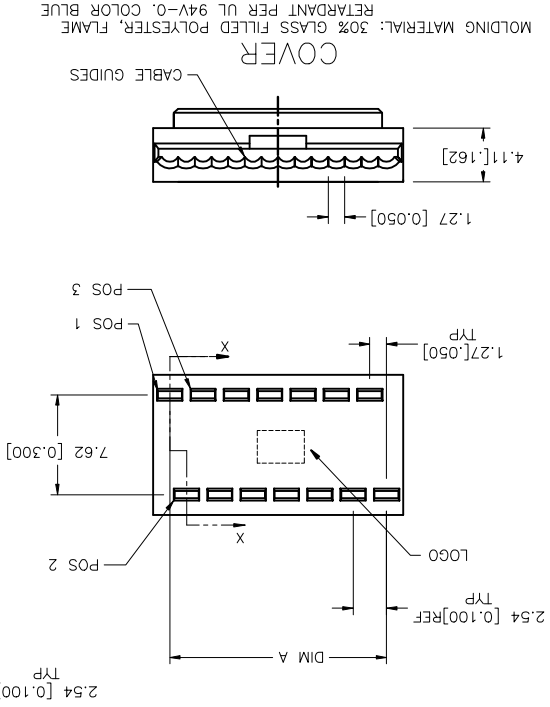

PRODUCT NO.
SEE TABLE

MOLDING MATERIAL: 30% GLASS FILLED POLYESTER, FLAME RETARDANT PER UL 94V-0, COLOR BLUE

QUICKIE ASSEMBLY

CONTACTS: PHOS BRONZE, FULL HARD
SEE NOTES FOR PLATING
CONTACT BASE:
MOLDING MATERIAL: 30% GLASS FILLED
POLYESTER, FLAME RETARDANT PER
UL 94V-0, COLOR BLUE
DISCONNECT AREA
DIM M REF.

mat'l code	surface	ISO 1302	ISO 1507	ISO 1406	ISO 1407	projection	product family	QUICKIE
ltf	ecn no	dr	date	interferences unless otherwise specified	XXE.01/XXF.03	INCH/MM	title	QUICKIE MALE DIP ASSEMBLY
U	REORAW	RLS	6/2/88	angles	XXE.01/XXF.03	INCH/MM	scale	5:1
V	M05-0178	MHT	8/11/05	linear	XXXX.005/XXXX.013	INCH/MM	dwg no	65493
W	M06-0223	ERE	06/12/06	0 ± .2	XXXX.002/XXXX.015	SCALE	sheet 1 of 2	A3
X	M09-0064	MHT	4/10/09	dr	R. SEPLC	SCALE	Product Customer Drawing	
Sheet	revision	X	X	appd	R. DOUTRICH	DATE		
index	sheet	1	2					