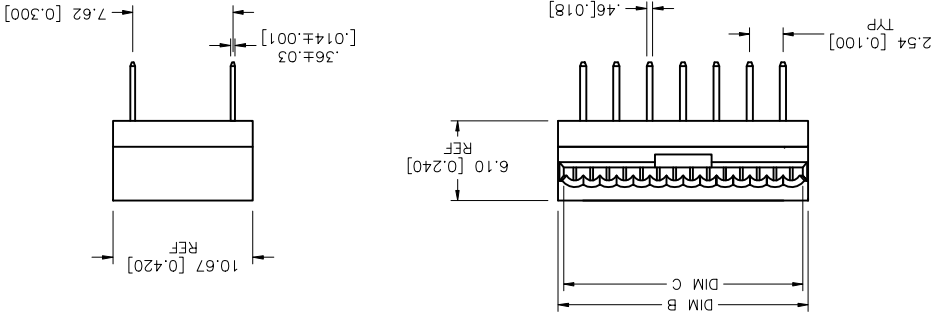

PRODUCT NO.
SEE TABLE

MOLDING MATERIAL: 30% GLASS FILLED POLYESTER, FLAME RETARDANT PER UL 94V-0, COLOR BLUE

QUICKIE ASSEMBLY

CONTACTS: PHOS BRONZE, FULL HARD
SEE NOTES FOR PLATING
CONTACT BASE:
MOLDING MATERIAL: 30% GLASS FILLED
POLYESTER, FLAME RETARDANT PER
UL 94V-0, COLOR BLUE
DISCONNECT AREA
DIM M REF.

mat'l code	surface	ISO 1302	ISO 1507	ISO 1406	ISO 1407	projection	product family	QUICKIE
ltf	ecn no	dr	date	interferences unless otherwise specified	XXE.01/XXF.03	INCH/MM	title	QUICKIE MALE DIP ASSEMBLY
U	REORAW	RLS	6/2/88	angles	XXE.01/XXF.03	INCH/MM	scale	5:1
V	M05-0178	MHT	8/11/05	linear	XXXX.005/XXXX.013	INCH/MM	dwg no	65493
W	M06-0223	ERE	06/12/06	0 ± .2	XXXX.002/XXXX.015	SCALE	sheet 1 of 2	A3
X	M09-0064	MHT	4/10/09	dr	R. SEPLC	SCALE	Product Customer Drawing	
Sheet	revision	X	X	appd	R. DOUTRICH	DATE		
index	sheet	1	2					