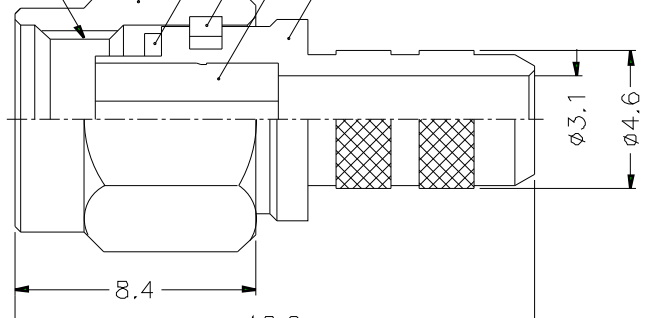

REVISIONS		
ISS	ZONE	DESCRIPTION\PER REQUEST\DATE

F  
E  
D

1/4-36UNS-2B  
8 HEX  
① ⑤ ④ ③ ②

RECOMMENDED  
CABLE STRIPPING DIM'S