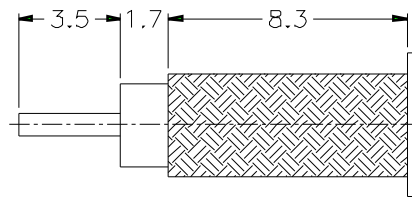

REVISIONS		
ISS	ZONE	DESCRIPTION\PER REQUEST\DATE

F  
E  
D

1/4-36UNS-2B  
8 HEX  
① ⑤ ④ ③ ②

RECOMMENDED  
CABLE STRIPPING DIM'S