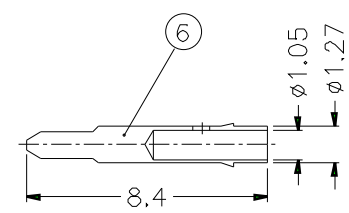

REVISIONS		
ISS	ZONE	DESCRIPTION\PER REQUEST\DATE

F  
E  
D

1/4-36UNS-2B  
8 HEX  
① ⑤ ④ ③ ②

RECOMMENDED  
CABLE STRIPPING DIM'S