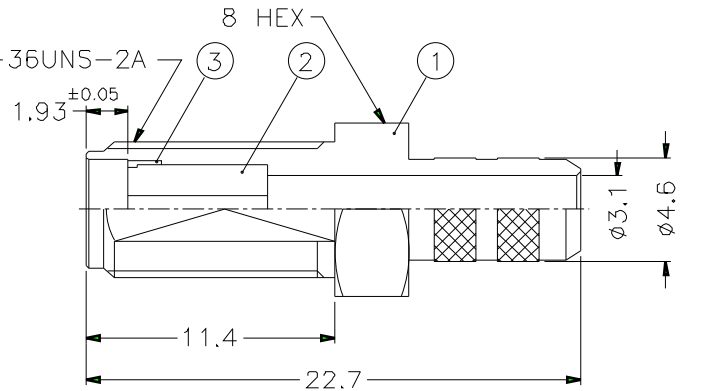

REVISIONS		
ISS	ZONE	DESCRIPTION\PER REQUEST\DATE

RECOMMENDED
CABLE STRIPPING DIM'S

F
E
D

1/4-36UNS-2A

X-ON Electronics

Largest Supplier of Electrical and Electronic Components

Click to view similar products for [RF Adapters - Between Series](#) category: