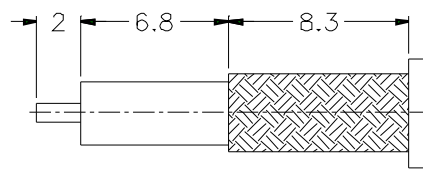

REVISIONS		
ISS	ZONE	DESCRIPTION\PER REQUEST\DATE

RECOMMENDED
CABLE STRIPPING DIM'S

F
E
D

1/4-36UNS-2A

X-ON Electronics

Largest Supplier of Electrical and Electronic Components

Click to view similar products for [RF Adapters - Between Series](#) category: