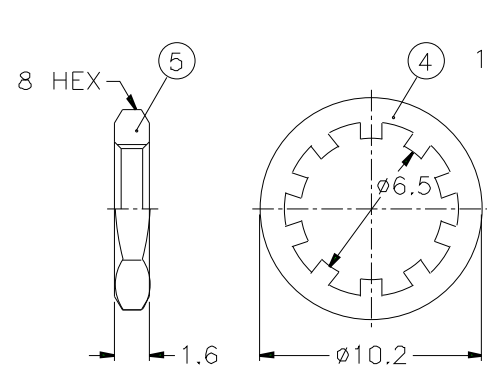

REVISIONS		
ISS	ZONE	DESCRIPTION\PER REQUEST\DATE

RECOMMENDED
CABLE STRIPPING DIM'S

F
E
D

1/4-36UNS-2A

X-ON Electronics

Largest Supplier of Electrical and Electronic Components

Click to view similar products for [RF Adapters - Between Series](#) category: